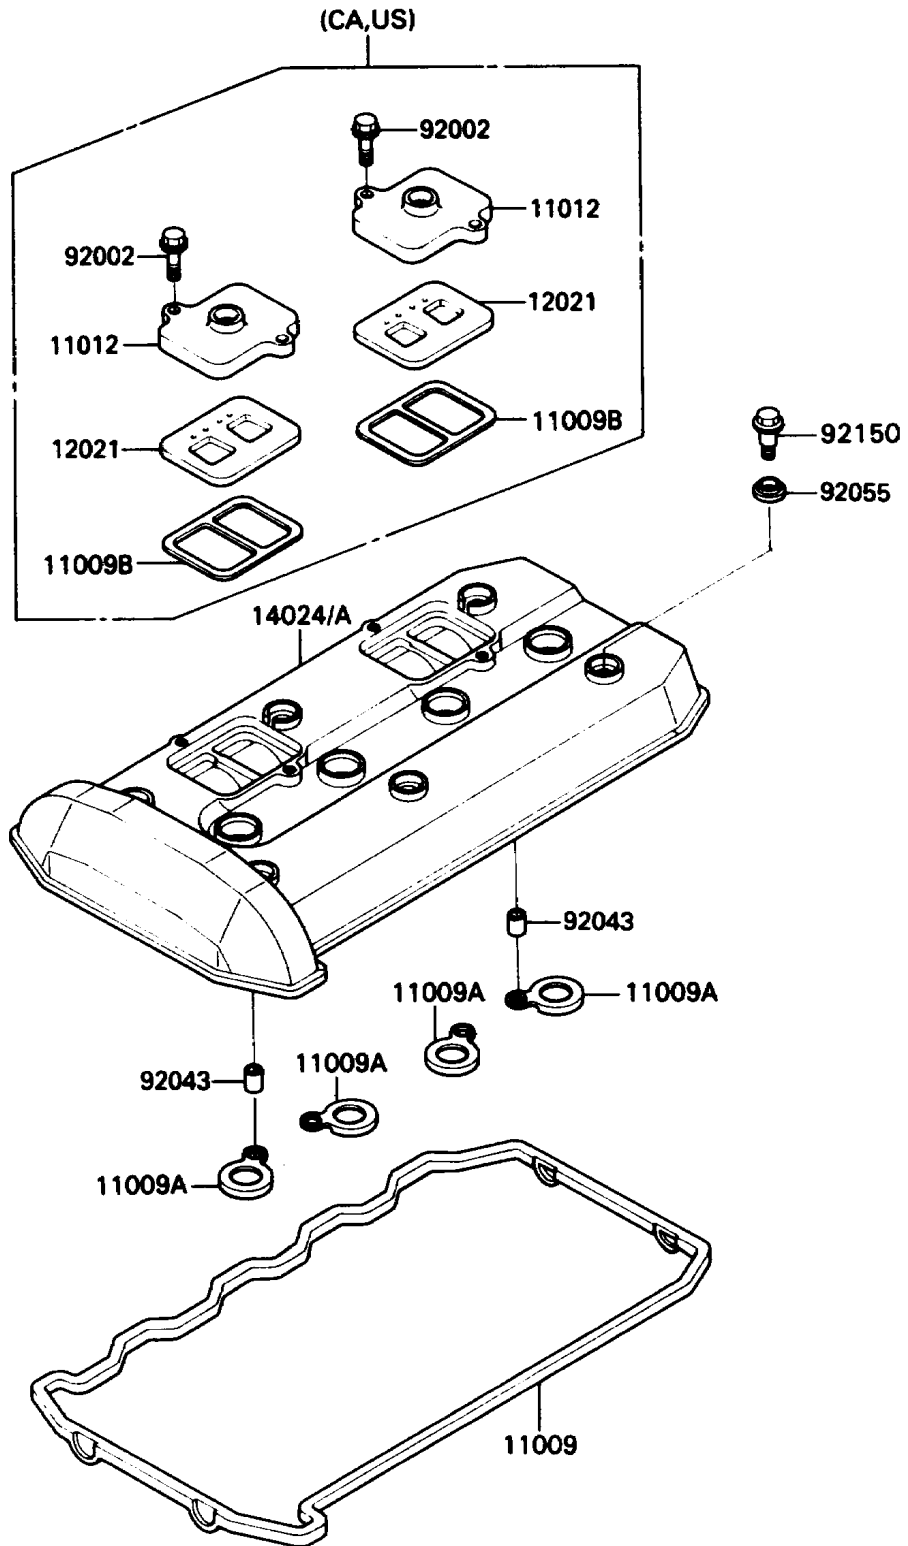

# 1990 Ninja® ZX™-11 PARTS DIAGRAM

Cylinder Head Cover

E1112

## 1990 Ninja® ZX™-11 PARTS LIST

### Cylinder Head Cover

ITEM NAME	PART NUMBER	QUANTITY
GASKET,HEAD COVER (Ref # 11009)	11009-1724	1
GASKET,SPARK PLUG (Ref # 11009A)	11009-1725	4
GASKET,REED VALVE (Ref # 11009B)	11009-1857	2
CAP,REED VALVE (Ref # 11012)	11012-1532	2
VALVE-ASSY-REED (Ref # 12021)	12021-1053	2
COVER,HEAD (Ref # 14024)	14024-1628	1
COVER,HEAD (Ref # 14024A)	14024-1645	1
BOLT,6X22 (Ref # 92002)	92002-1068	4
PIN,8.2X10X14 (Ref # 92043)	92043-1264	4
RING-O,HEAD COVER BOLT (Ref # 92055)	92055-1352	6
BOLT,HEAD COVER (Ref # 92150)	92150-1447	6