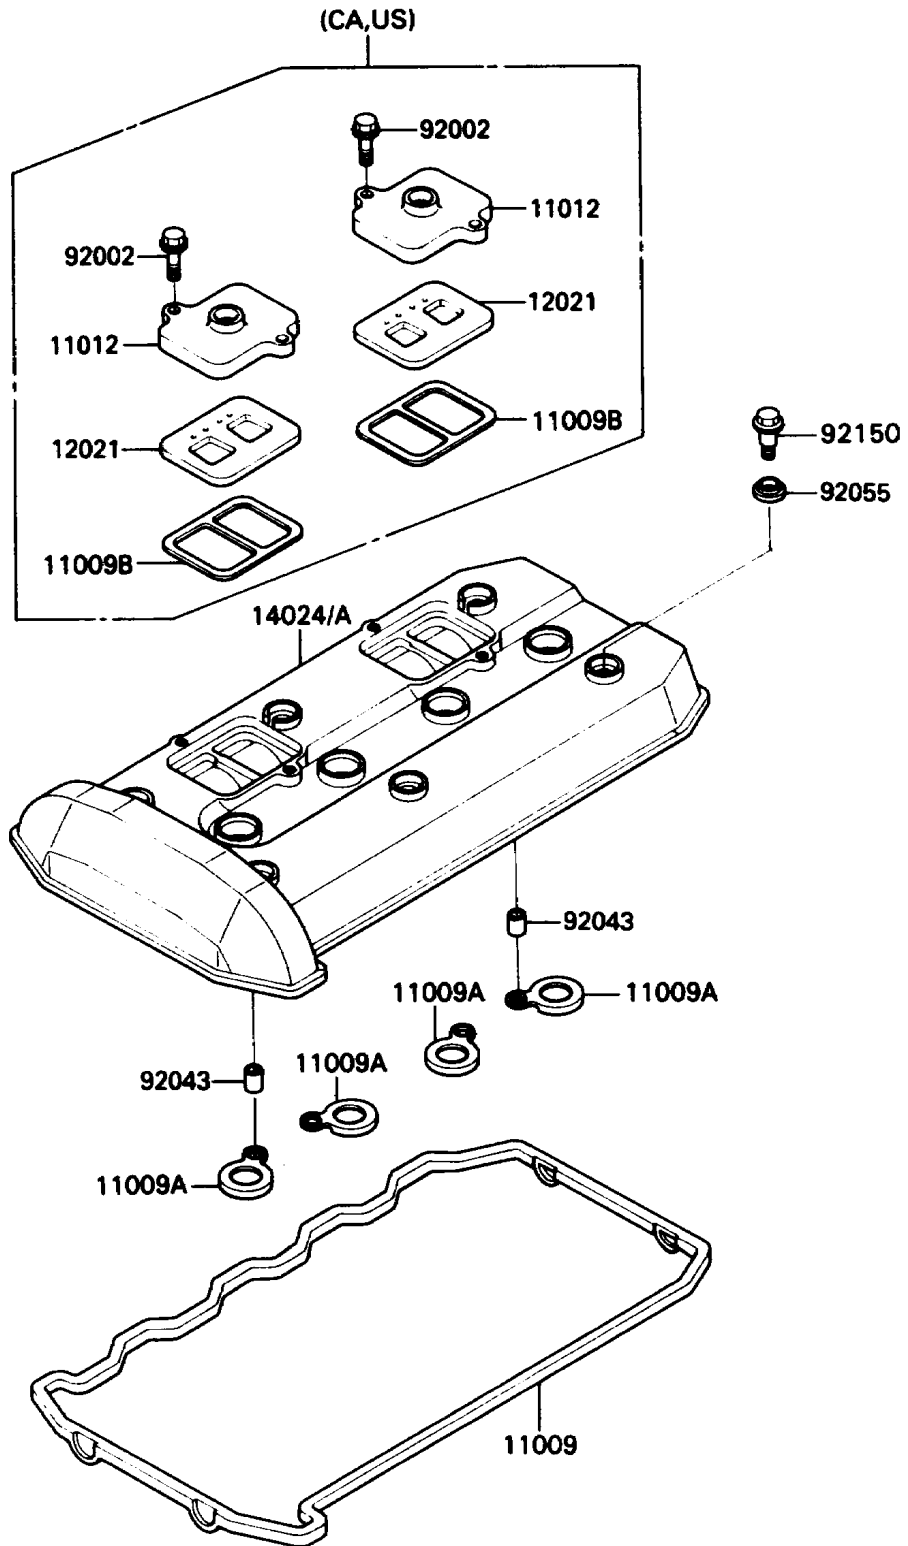

# 1992 Ninja® ZX™ -11 PARTS DIAGRAM

Cylinder Head Cover

E1112

# 1992 Ninja® ZX™-11 PARTS LIST

## Cylinder Head Cover

ITEM NAME	PART NUMBER	QUANTITY
GASKET,HEAD COVER (Ref # 11009)	11009-1724	1
GASKET,SPARK PLUG (Ref # 11009A)	11009-1725	4
GASKET,REED VALVE (Ref # 11009B)	11009-1857	2
CAP,REED VALVE (Ref # 11012)	11012-1532	2
VALVE-ASSY-REED (Ref # 12021)	12021-1053	2
COVER,HEAD (Ref # 14024)	14024-1628	1
COVER,HEAD (Ref # 14024A)	14024-1645	1
BOLT,6X22 (Ref # 92002)	92002-1068	4
PIN,8.2X10X14 (Ref # 92043)	92043-1264	4
RING-O,HEAD COVER BOLT (Ref # 92055)	92055-1352	6
BOLT,HEAD COVER (Ref # 92150)	92150-1447	6