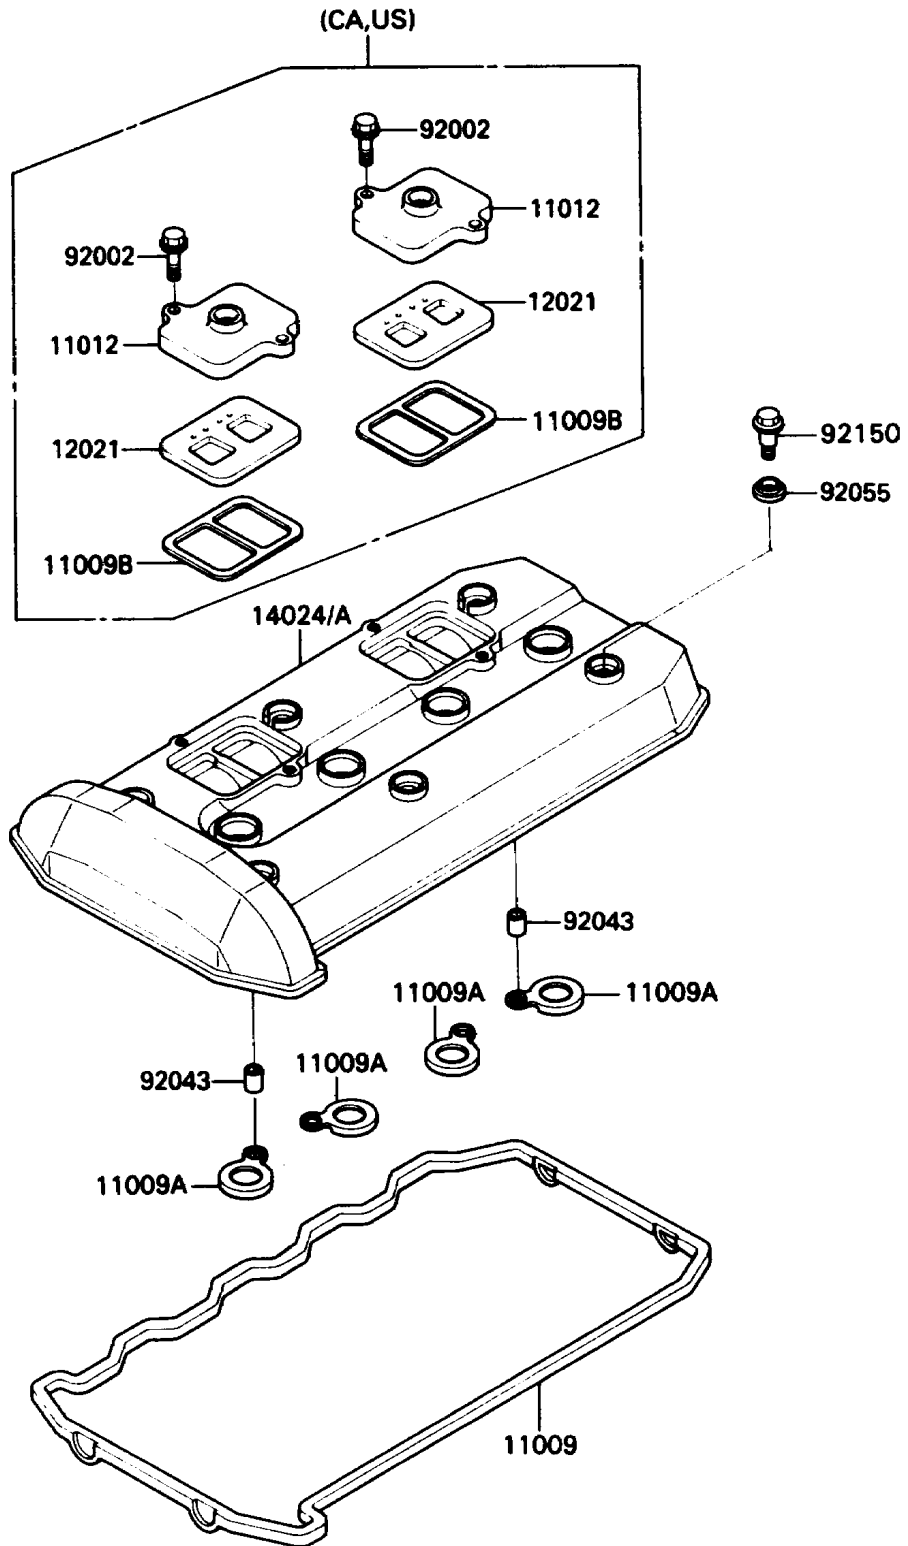

1993 Ninja® ZX™ -11 PARTS DIAGRAM

Cylinder Head Cover

E1112

1993 Ninja® ZX™ -11 PARTS LIST

Cylinder Head Cover

ITEM NAME	PART NUMBER	QUANTITY
GASKET,HEAD COVER (Ref # 11009)	11009-1724	1
GASKET,SPARK PLUG (Ref # 11009A)	11009-1725	4
GASKET,REED VALVE (Ref # 11009B)	11009-1857	2
CAP,REED VALVE (Ref # 11012)	11012-1532	2
VALVE-ASSY-REED (Ref # 12021)	12021-1053	2
COVER,HEAD (Ref # 14024)	14024-1628	1
BOLT,6X22 (Ref # 92002)	92002-1068	4
PIN,8.2X10X14 (Ref # 92043)	92043-1264	4
RING-O,HEAD COVER BOLT (Ref # 92055)	92055-1352	6
BOLT,HEAD COVER (Ref # 92150)	92150-1447	6