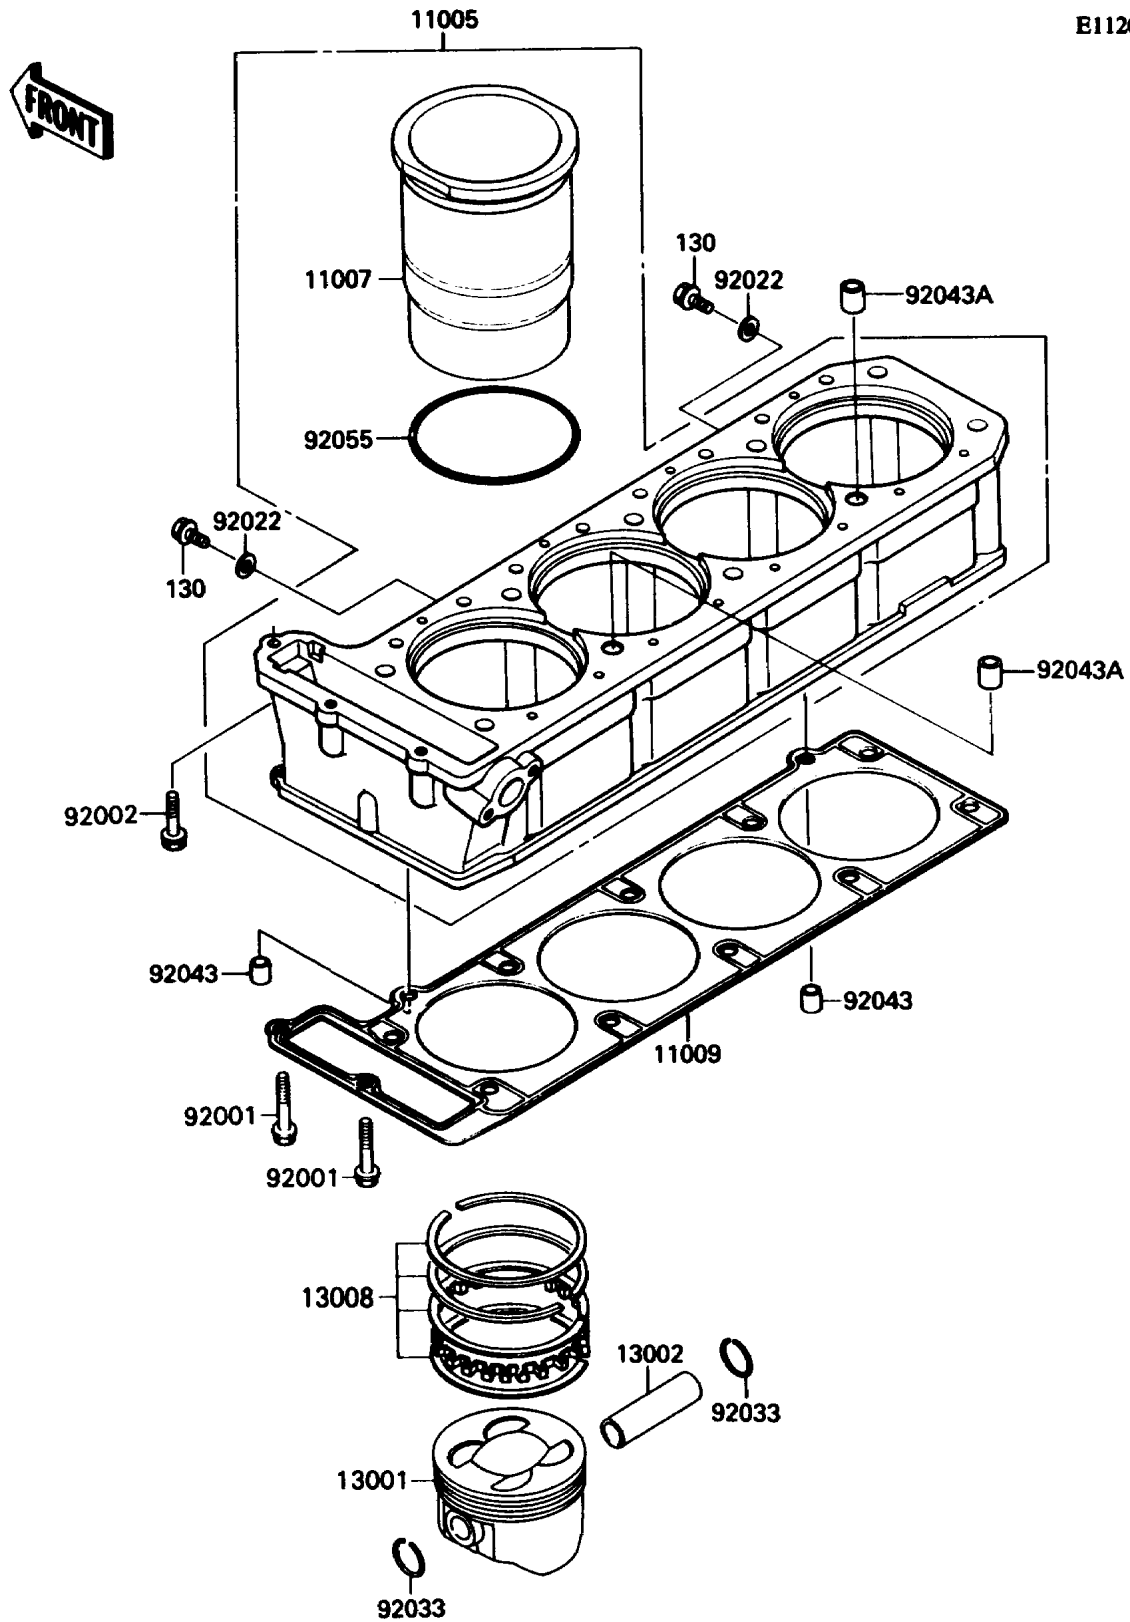

1991 Ninja® ZX™ -11 PARTS DIAGRAM

Cylinder/Piston

E1120

1991 Ninja® ZX™ -11 PARTS LIST

Cylinder/Piston

ITEM NAME	PART NUMBER	QUANTITY
CYLINDER-ENGINE (Ref # 11005)	11005-1615	1
LINER-CYLINDER (Ref # 11007)	11007-1114	4
GASKET,CYLINDER BASE (Ref # 11009)	11009-1847	1
PISTON-ENGINE,STD (Ref # 13001)	13001-1342	4
PIN-PISTON (Ref # 13002)	13002-1058	4
RING-SET-PISTON,STD (Ref # 13008)	13008-1127	4
BOLT,6X38 (Ref # 92001)	92001-1899	2
BOLT,6X30 (Ref # 92002)	92002-1138	1
WASHER,6.2X11X1 (Ref # 92022)	92022-304	2
RING-SNAP,20.5X1.2 (Ref # 92033)	92033-1099	8
PIN,8.2X10X14 (Ref # 92043)	92043-1264	2
PIN,11.5X14X14 (Ref # 92043A)	92043-1279	2
RING-O,82.6X2.4 (Ref # 92055)	92055-1465	4
BOLT-FLANGED,6X10,BLACK (Ref # 130)	130C0610	2