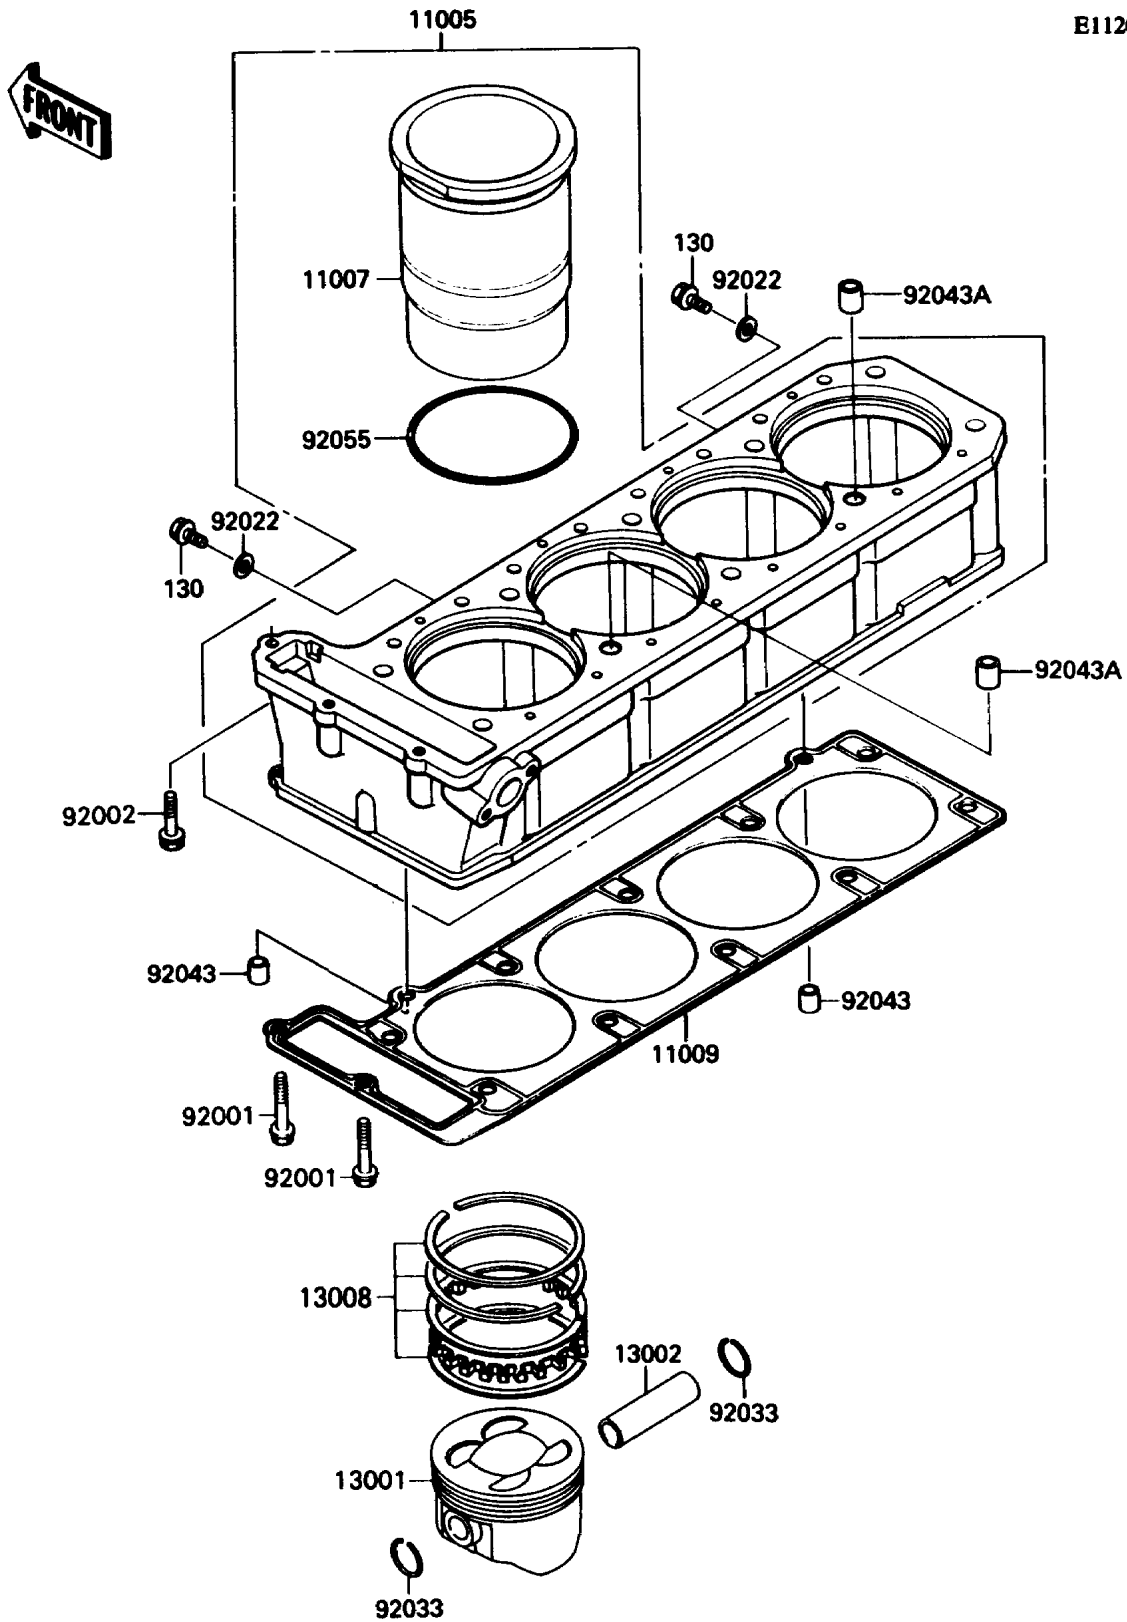

1991 Ninja® ZX™ -11 PARTS DIAGRAM

Cylinder/Piston

E1120

1991 Ninja® ZX™ -11 PARTS LIST

Cylinder/Piston

ITEM NAME	PART NUMBER	QUANTITY
CYLINDER-ENGINE (Ref # 11005)	11005-1615	1
LINER-CYLINDER (Ref # 11007)	11007-1114	4
GASKET,CYLINDER BASE (Ref # 11009)	11009-1847	1
PISTON-ENGINE,STD (Ref # 13001)	13001-1342	4
PIN-PISTON (Ref # 13002)	13002-1058	4
RING-SET-PISTON,STD (Ref # 13008)	13008-1127	4
BOLT,6X38 (Ref # 92001)	92001-1899	2
BOLT,6X30 (Ref # 92002)	92002-1138	1
WASHER,6.2X11X1 (Ref # 92022)	92022-304	2
RING-SNAP,20.5X1.2 (Ref # 92033)	92033-1099	8
PIN,8.2X10X14 (Ref # 92043)	92043-1264	2
PIN,11.5X14X14 (Ref # 92043A)	92043-1279	2
RING-O,82.6X2.4 (Ref # 92055)	92055-1465	4
BOLT-FLANGED,6X10,BLACK (Ref # 130)	130C0610	2