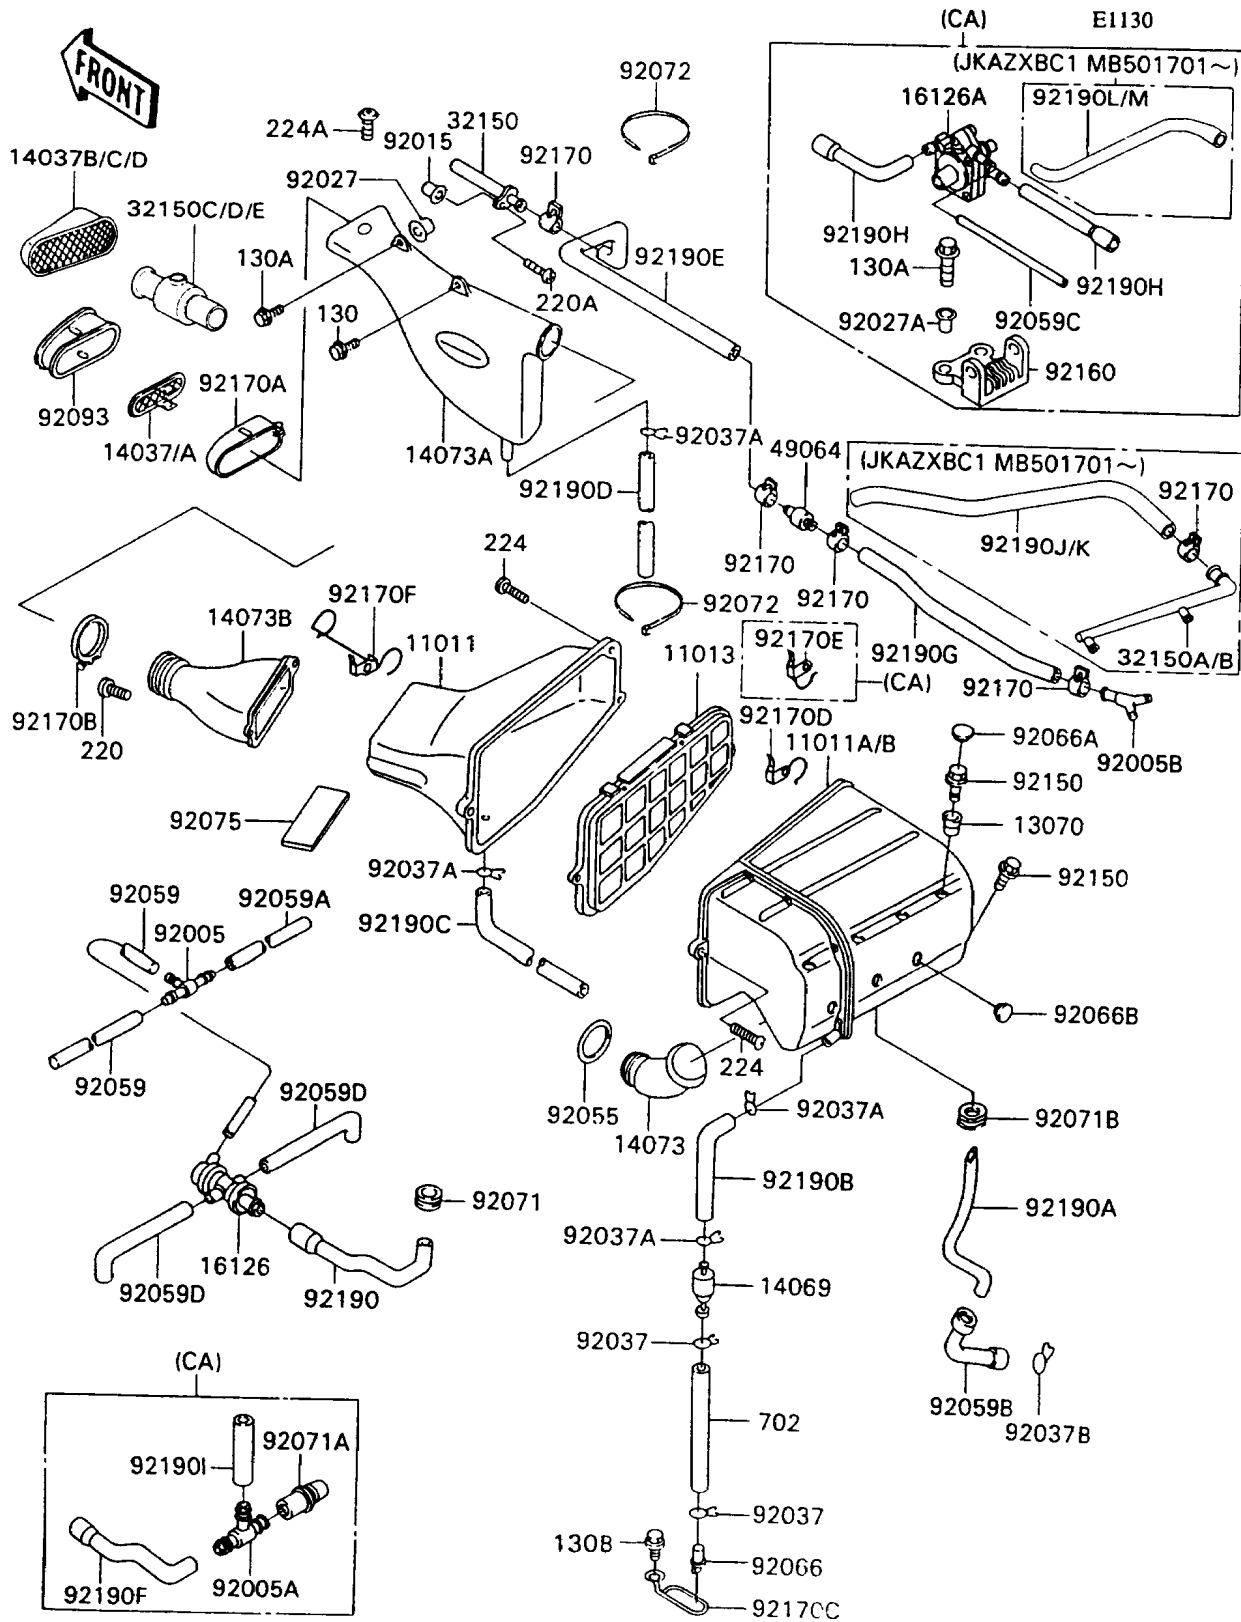

1991 Ninja® ZX™-11 PARTS DIAGRAM

Air Filter(4/4)

1991 Ninja® ZX™ -11 PARTS LIST

Air Filter(4/4)

ITEM NAME	PART NUMBER	QUANTITY
-----------	-------------	----------