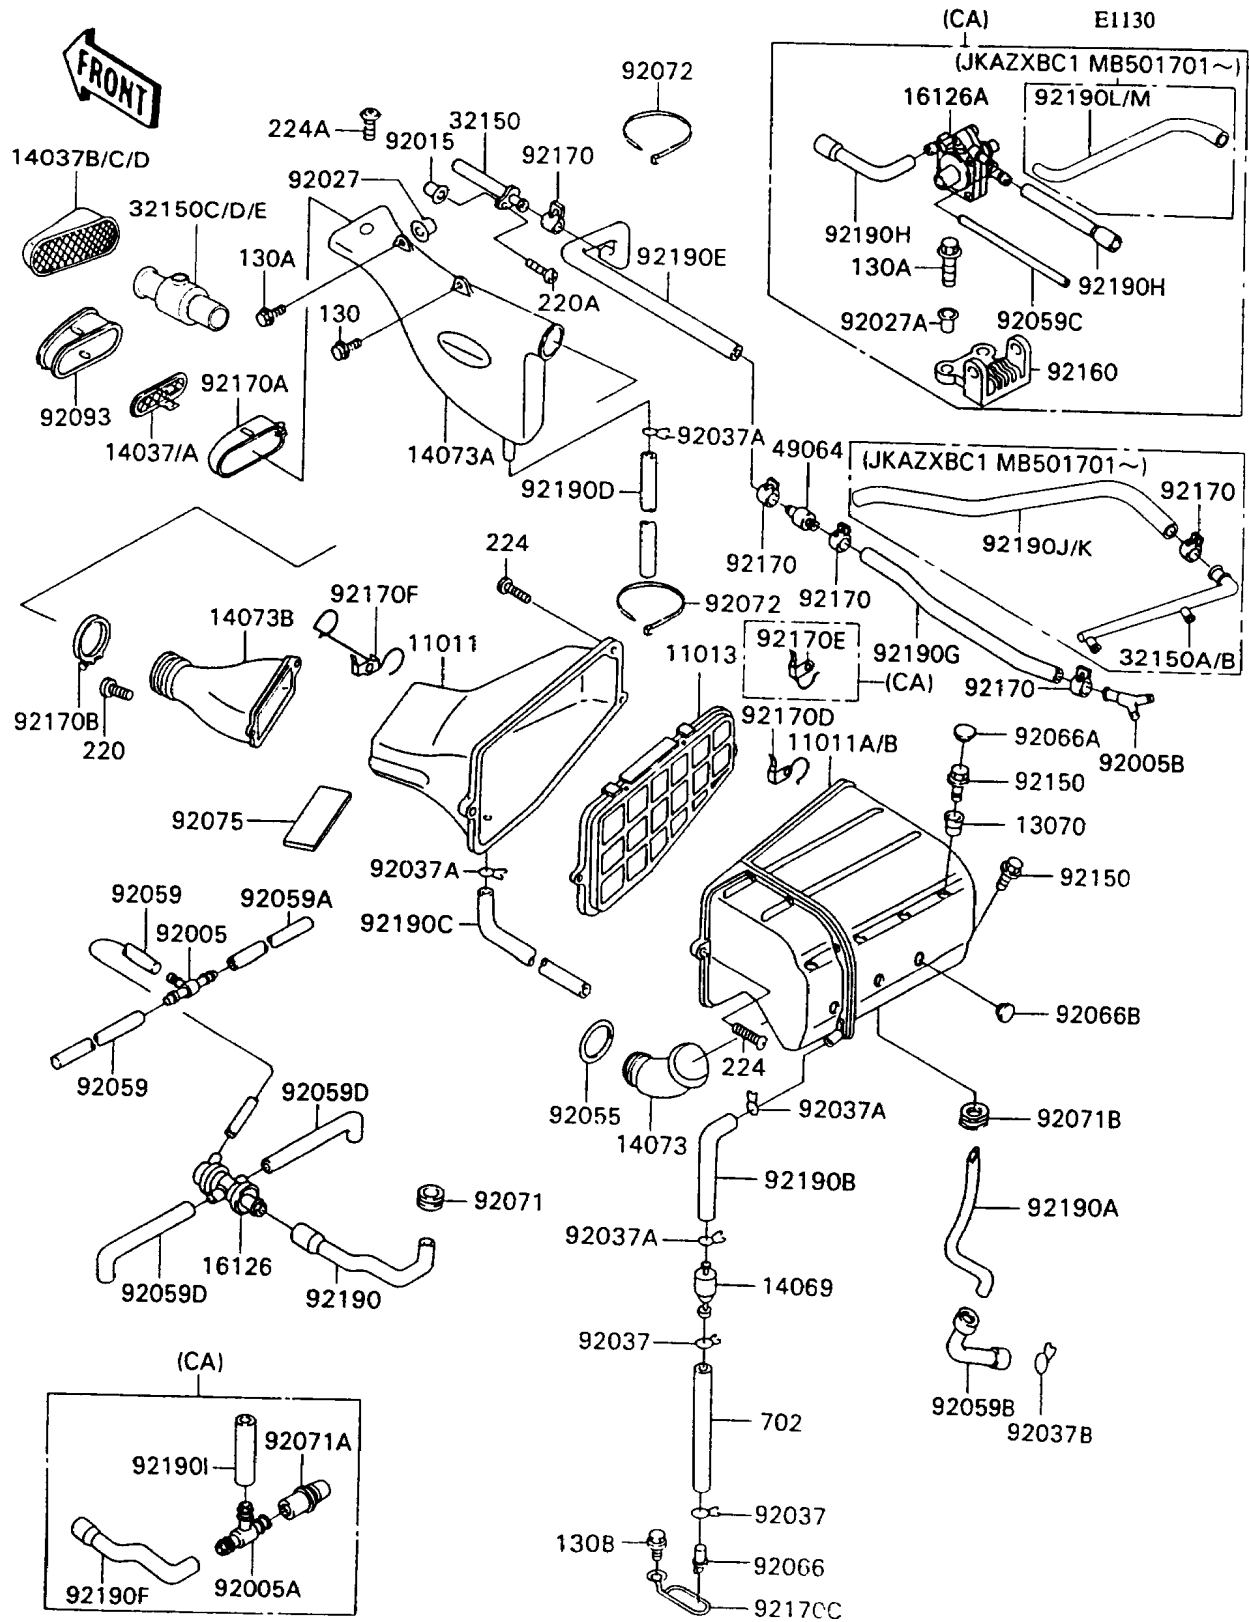

1993 Ninja® ZX™ -11 PARTS DIAGRAM

Air Filter(4/4)

1993 Ninja® ZX™ -11 PARTS LIST

Air Filter(4/4)

ITEM NAME	PART NUMBER	QUANTITY
CASE-AIR FILTER,DIRT SIDE (Ref # 11011)	11011-1318	1
CASE-AIR FILTER,CLEAN SIDE (Ref # 11011A)	11011-1325	1
ELEMENT-AIR FILTER (Ref # 11013)	11013-1188	1
GUIDE,AIR FILTER (Ref # 13070)	13070-1230	4
SCREEN,AIR DUCT (Ref # 14037B)	14037-1144	1
BREATHER (Ref # 14069)	14069-1051	1
DUCT,CARBURETOR (Ref # 14073)	14073-1419	4
DUCT,AIR INTAKE (Ref # 14073A)	14073-1420	1
DUCT,AIR FILTER (Ref # 14073B)	14073-1421	1
VALVE,AIR SWITCH (Ref # 16126)	16126-1144	1
VALVE,CANISTER (Ref # 16126A)	16126-1241	1
PIPE (Ref # 32150)	32150-1568	1
PIPE (Ref # 32150A)	32150-1820	1
PIPE,AIR DUCT (Ref # 32150C)	32150-1890	1
FILTER-AIR (Ref # 49064)	49064-1055	1
FITTING,TUBE,T-TYPE (Ref # 92005)	92005-1017	1
FITTING,TUBE,T-TYPE (Ref # 92005A)	92005-1130	1
NUT,WELL,5MM (Ref # 92015)	92015-1640	1
COLLAR (Ref # 92027)	92027-1166	1
COLLAR (Ref # 92027A)	92027-1767	2
CLAMP,TUBE (Ref # 92037)	92037-147	2
CLAMP,TUBE (Ref # 92037A)	92037-1972	4
CLAMP,TUBE (Ref # 92037B)	92037-213	1
RING-O,67.7X3.1 (Ref # 92055)	92055-1434	4
TUBE,4X9X190 (Ref # 92059)	92059-1032	2
TUBE,FUEL,4X9X140 (Ref # 92059A)	92059-1230	1
TUBE (Ref # 92059B)	92059-1551	1
TUBE,4X9X260 (Ref # 92059C)	92059-1712	1
TUBE (Ref # 92059D)	92059-1907	2