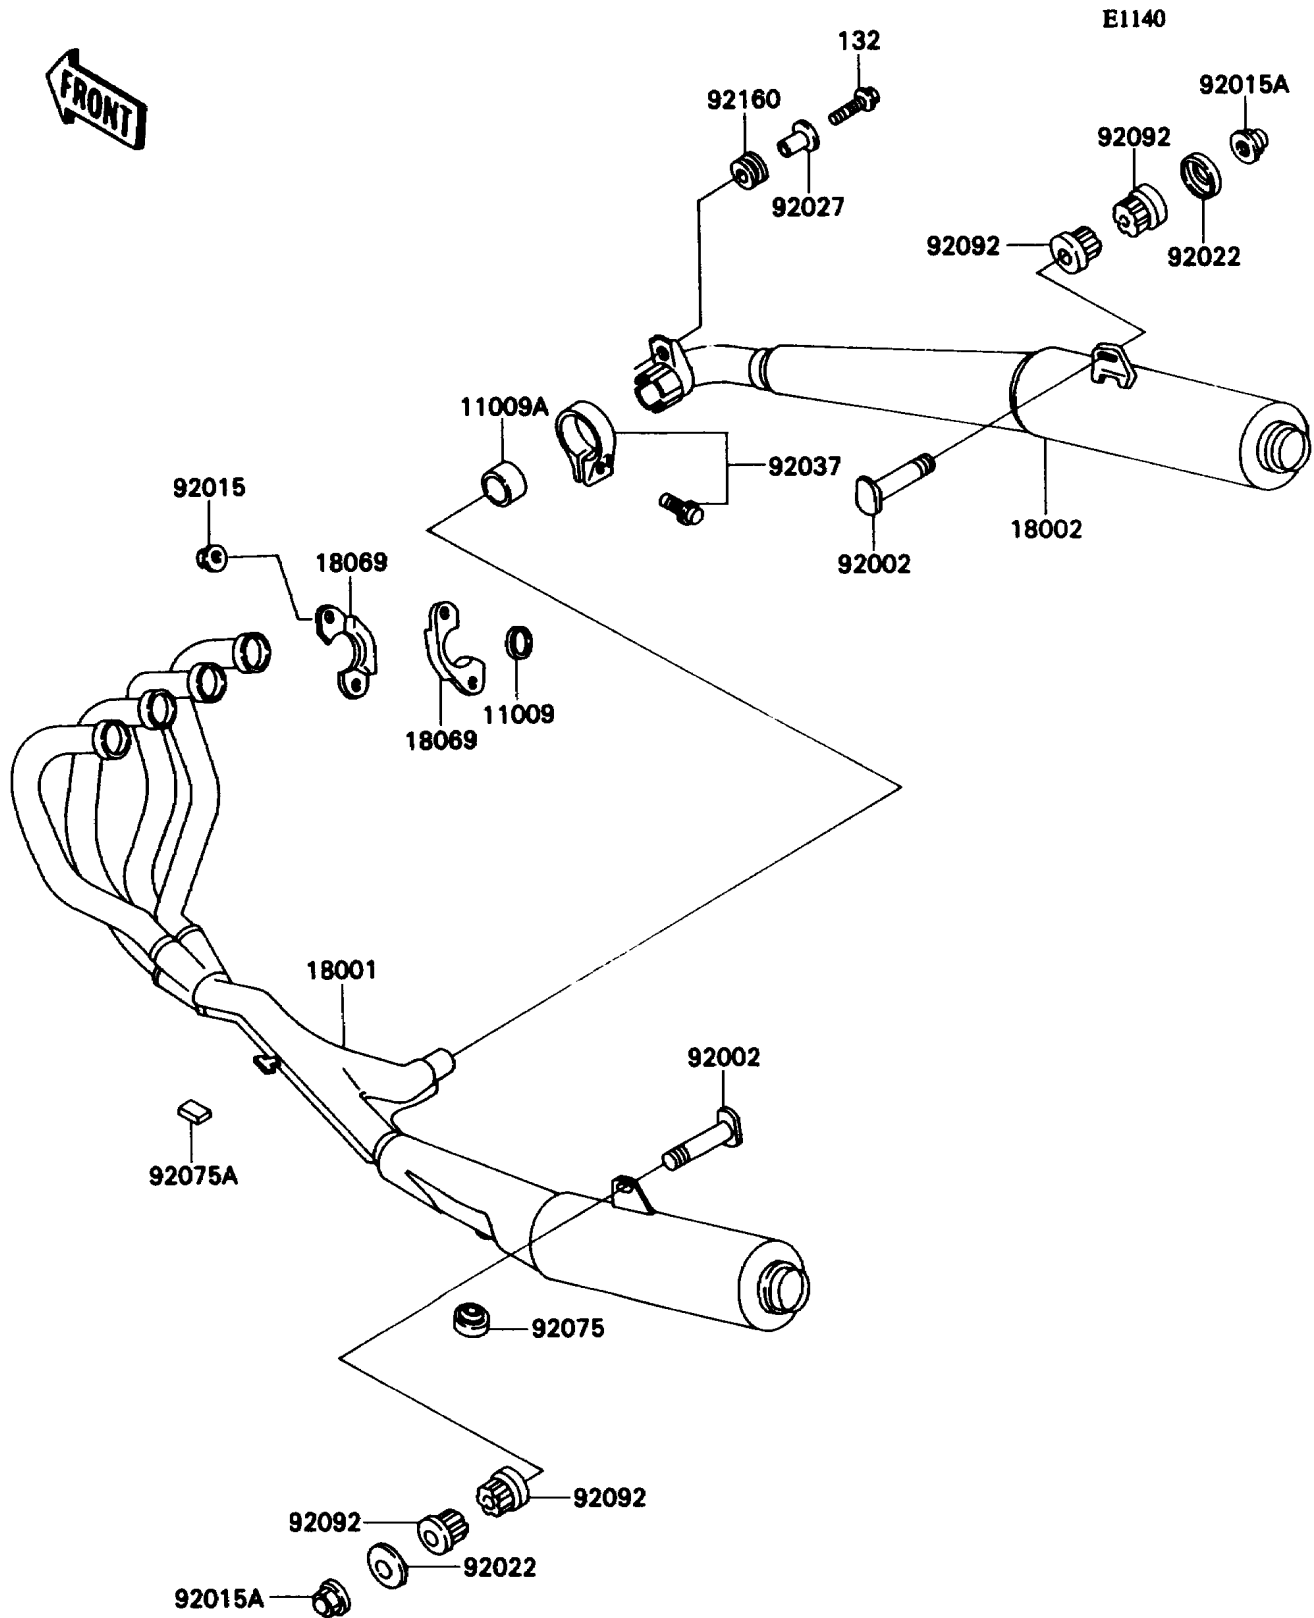

1992 Ninja® ZX™ -11 PARTS DIAGRAM

Muffler

1992 Ninja® ZX™ -11 PARTS LIST

Muffler

ITEM NAME	PART NUMBER	QUANTITY
GASKET,EXHAUST PIPE HOLDER (Ref # 11009)	11009-1840	4
GASKET,MUFFLER CONNECTING (Ref # 11009A)	11009-1888	1
MUFFLER,LH (Ref # 18001)	18001-1784	1
BODY-COMP-MUFFLER,RH (Ref # 18002)	18002-1940	1
HOLDER-EXHAUST PIPE (Ref # 18069)	18069-1054	8
BOLT,10X55 (Ref # 92002)	92002-1939	2
NUT,LOCK,8MM (Ref # 92015)	92015-1380	8
NUT,CAP,10MM (Ref # 92015A)	92015-1749	2
WASHER,CUP TYPE,BLACK (Ref # 92022)	92022-1355	2
COLLAR,L=14 (Ref # 92027)	92027-1134	1
CLAMP,POWER CHAMBER (Ref # 92037)	92037-1537	1
DAMPER (Ref # 92075)	92075-015	1
DAMPER (Ref # 92075A)	92075-1446	1
BUSHING-RUBBER,MUFFLER (Ref # 92092)	92092-1013	4
DAMPER (Ref # 92160)	92160-1007	1
BOLT-FLANGED-SMALL (Ref # 132)	132G0835	1