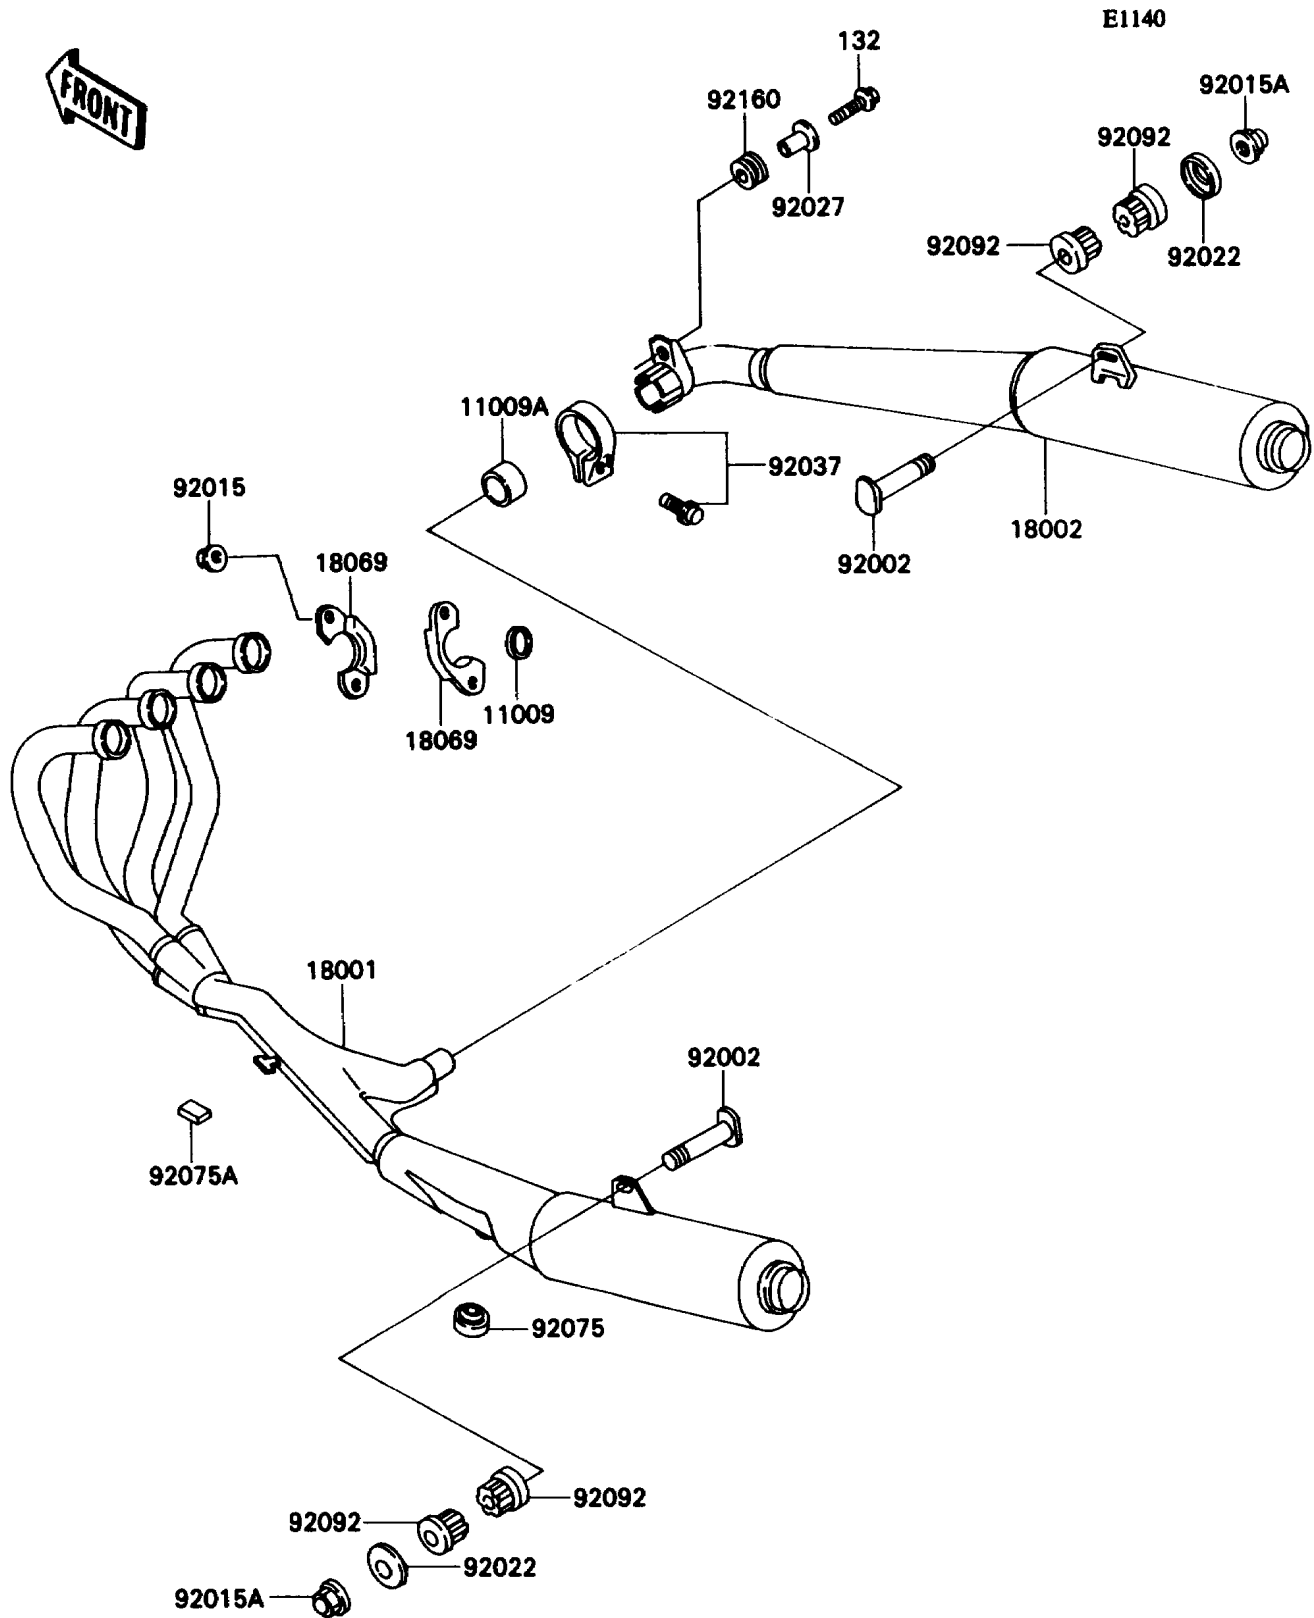

1993 Ninja® ZX™ -11 PARTS DIAGRAM

Muffler

1993 Ninja® ZX™ -11 PARTS LIST

Muffler

ITEM NAME	PART NUMBER	QUANTITY
GASKET,EXHAUST PIPE HOLDER (Ref # 11009)	11009-1840	4
GASKET,MUFFLER CONNECTING (Ref # 11009A)	11009-1888	1
MUFFLER,LH (Ref # 18001)	18001-1784	1
BODY-COMP-MUFFLER,RH (Ref # 18002)	18002-1940	1
HOLDER-EXHAUST PIPE (Ref # 18069)	18069-1054	8
BOLT,10X55 (Ref # 92002)	92002-1939	2
NUT,LOCK,8MM (Ref # 92015)	92015-1380	8
NUT,CAP,10MM (Ref # 92015A)	92015-1749	2
WASHER,CUP TYPE,BLACK (Ref # 92022)	92022-1355	2
COLLAR,L=14 (Ref # 92027)	92027-1134	1
CLAMP,POWER CHAMBER (Ref # 92037)	92037-1537	1
DAMPER (Ref # 92075)	92075-015	1
DAMPER (Ref # 92075A)	92075-1446	1
BUSHING-RUBBER,MUFFLER (Ref # 92092)	92092-1013	4
DAMPER (Ref # 92160)	92160-1007	1
BOLT-FLANGED-SMALL (Ref # 132)	132G0835	1