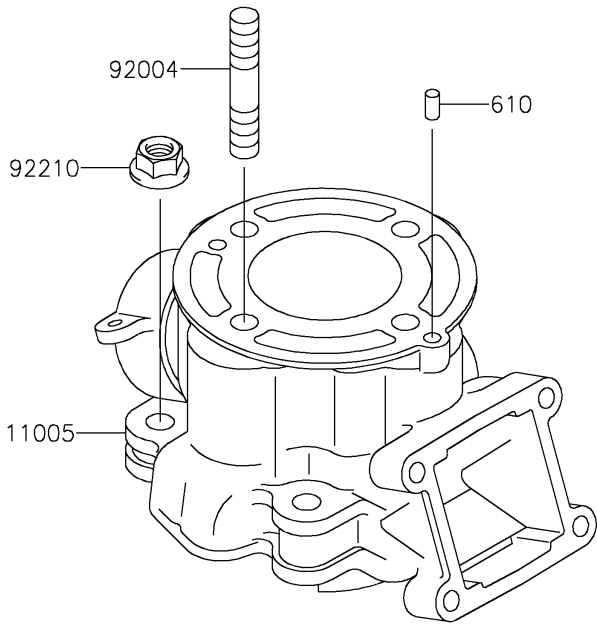

2023 KX™ 65 PARTS DIAGRAM

Cylinder Head/Cylinder

E1110

2023 KX™65 PARTS LIST

Cylinder Head/Cylinder

ITEM NAME	PART NUMBER	QUANTITY
HEAD-CYLINDER (Ref # 11001)	11001-1516	1
GASKET-HEAD (Ref # 11004)	11004-1346	1
CYLINDER-ENGINE (Ref # 11005)	11005-1973	1
GASKET,CYLINDER BASE,T=0.37 (Ref # 11060)	11060-1921	1
VALVE-ASSY-REED (Ref # 12021)	12021-1015	1
VALVE-REED,T=0.42 (Ref # 12022)	12022-1013	2
VALVE-REED,T=0.37,CARBON (Ref # 12022A)	12022-1087	2
BOLT,6X10 (Ref # 92002)	92002-1222	1
STUD,8X30 (Ref # 92004)	92004-1069	4
SCREW,REED VALVE (Ref # 92009)	92009-1014	4
WASHER,6.2X11X1 (Ref # 92022)	92022-304	1
NUT,8MM (Ref # 92210)	92210-0076	8
ROLLER,4X8 (Ref # 610)	610A0408	2