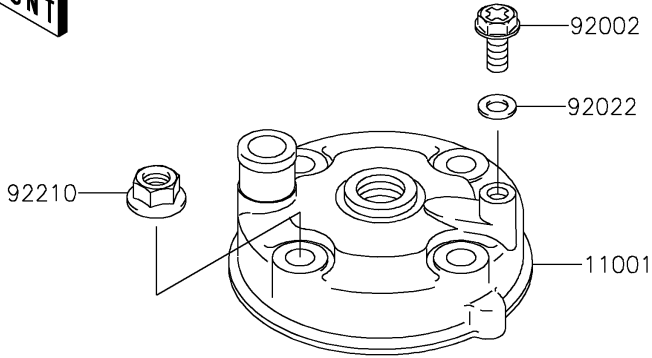

2023 KX™ 65 PARTS DIAGRAM

Cylinder Head/Cylinder

E1110

2023 KX™65 PARTS LIST

Cylinder Head/Cylinder

ITEM NAME	PART NUMBER	QUANTITY
HEAD-CYLINDER (Ref # 11001)	11001-1516	1
GASKET-HEAD (Ref # 11004)	11004-1346	1
CYLINDER-ENGINE (Ref # 11005)	11005-1973	1
GASKET,CYLINDER BASE,T=0.37 (Ref # 11060)	11060-1921	1
VALVE-ASSY-REED (Ref # 12021)	12021-1015	1
VALVE-REED,T=0.42 (Ref # 12022)	12022-1013	2
VALVE-REED,T=0.37,CARBON (Ref # 12022A)	12022-1087	2
BOLT,6X10 (Ref # 92002)	92002-1222	1
STUD,8X30 (Ref # 92004)	92004-1069	4
SCREW,REED VALVE (Ref # 92009)	92009-1014	4
WASHER,6.2X11X1 (Ref # 92022)	92022-304	1
NUT,8MM (Ref # 92210)	92210-0076	8
ROLLER,4X8 (Ref # 610)	610A0408	2