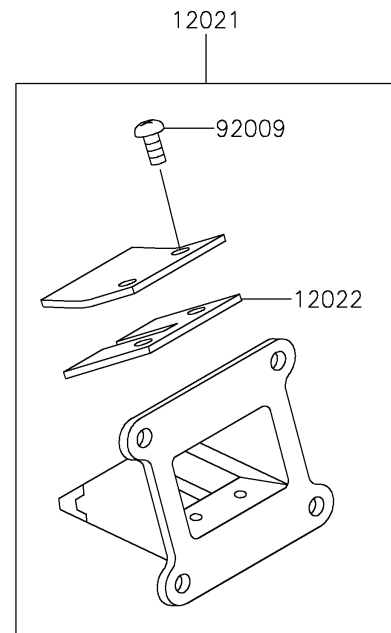

2023 KX™ 65 PARTS DIAGRAM

Cylinder Head/Cylinder

E1110

2023 KX™65 PARTS LIST

Cylinder Head/Cylinder

ITEM NAME	PART NUMBER	QUANTITY
HEAD-CYLINDER (Ref # 11001)	11001-1516	1
GASKET-HEAD (Ref # 11004)	11004-1346	1
CYLINDER-ENGINE (Ref # 11005)	11005-1973	1
GASKET,CYLINDER BASE,T=0.37 (Ref # 11060)	11060-1921	1
VALVE-ASSY-REED (Ref # 12021)	12021-1015	1
VALVE-REED,T=0.42 (Ref # 12022)	12022-1013	2
VALVE-REED,T=0.37,CARBON (Ref # 12022A)	12022-1087	2
BOLT,6X10 (Ref # 92002)	92002-1222	1
STUD,8X30 (Ref # 92004)	92004-1069	4
SCREW,REED VALVE (Ref # 92009)	92009-1014	4
WASHER,6.2X11X1 (Ref # 92022)	92022-304	1
NUT,8MM (Ref # 92210)	92210-0076	8
ROLLER,4X8 (Ref # 610)	610A0408	2