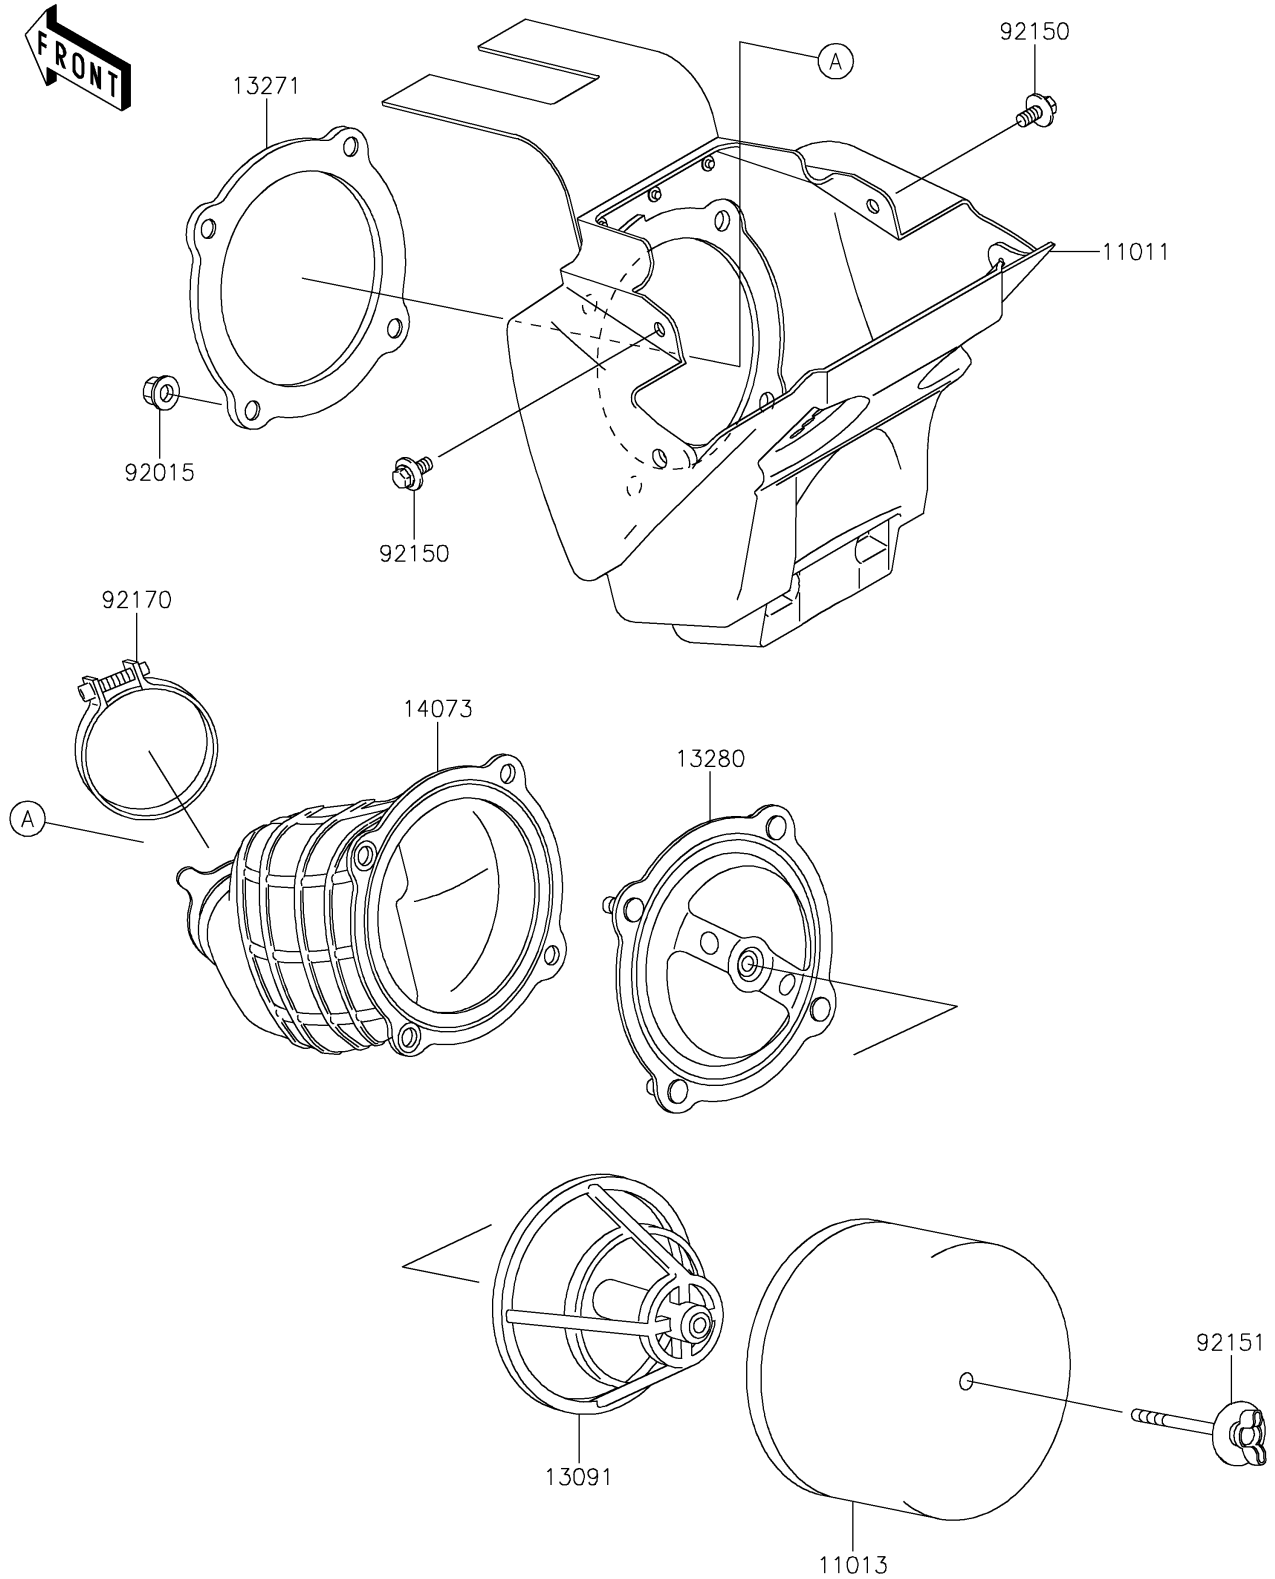

# 2021 KX™ 65 PARTS DIAGRAM

Air Cleaner

E1130

## 2021 KX™ 65 PARTS LIST

### Air Cleaner

ITEM NAME	PART NUMBER	QUANTITY
CASE-AIR FILTER (Ref # 11011)	11011-1578	1
ELEMENT-AIR FILTER (Ref # 11013)	11013-1284	1
HOLDER,ELEMENT (Ref # 13091)	13091-1696	1
PLATE,AIR FILTER (Ref # 13271)	13271-1298	1
HOLDER,AIR FILTER ELEMENT (Ref # 13280)	13280-1142	1
DUCT,AIR FILTER (Ref # 14073)	14073-1759	1
NUT,FLANGED,5MM (Ref # 92015)	92015-1259	4
BOLT,6X14 (Ref # 92150)	92150-1340	2
BOLT,AIR FILTER (Ref # 92151)	92151-1256	1
CLAMP (Ref # 92170)	92170-1686	1