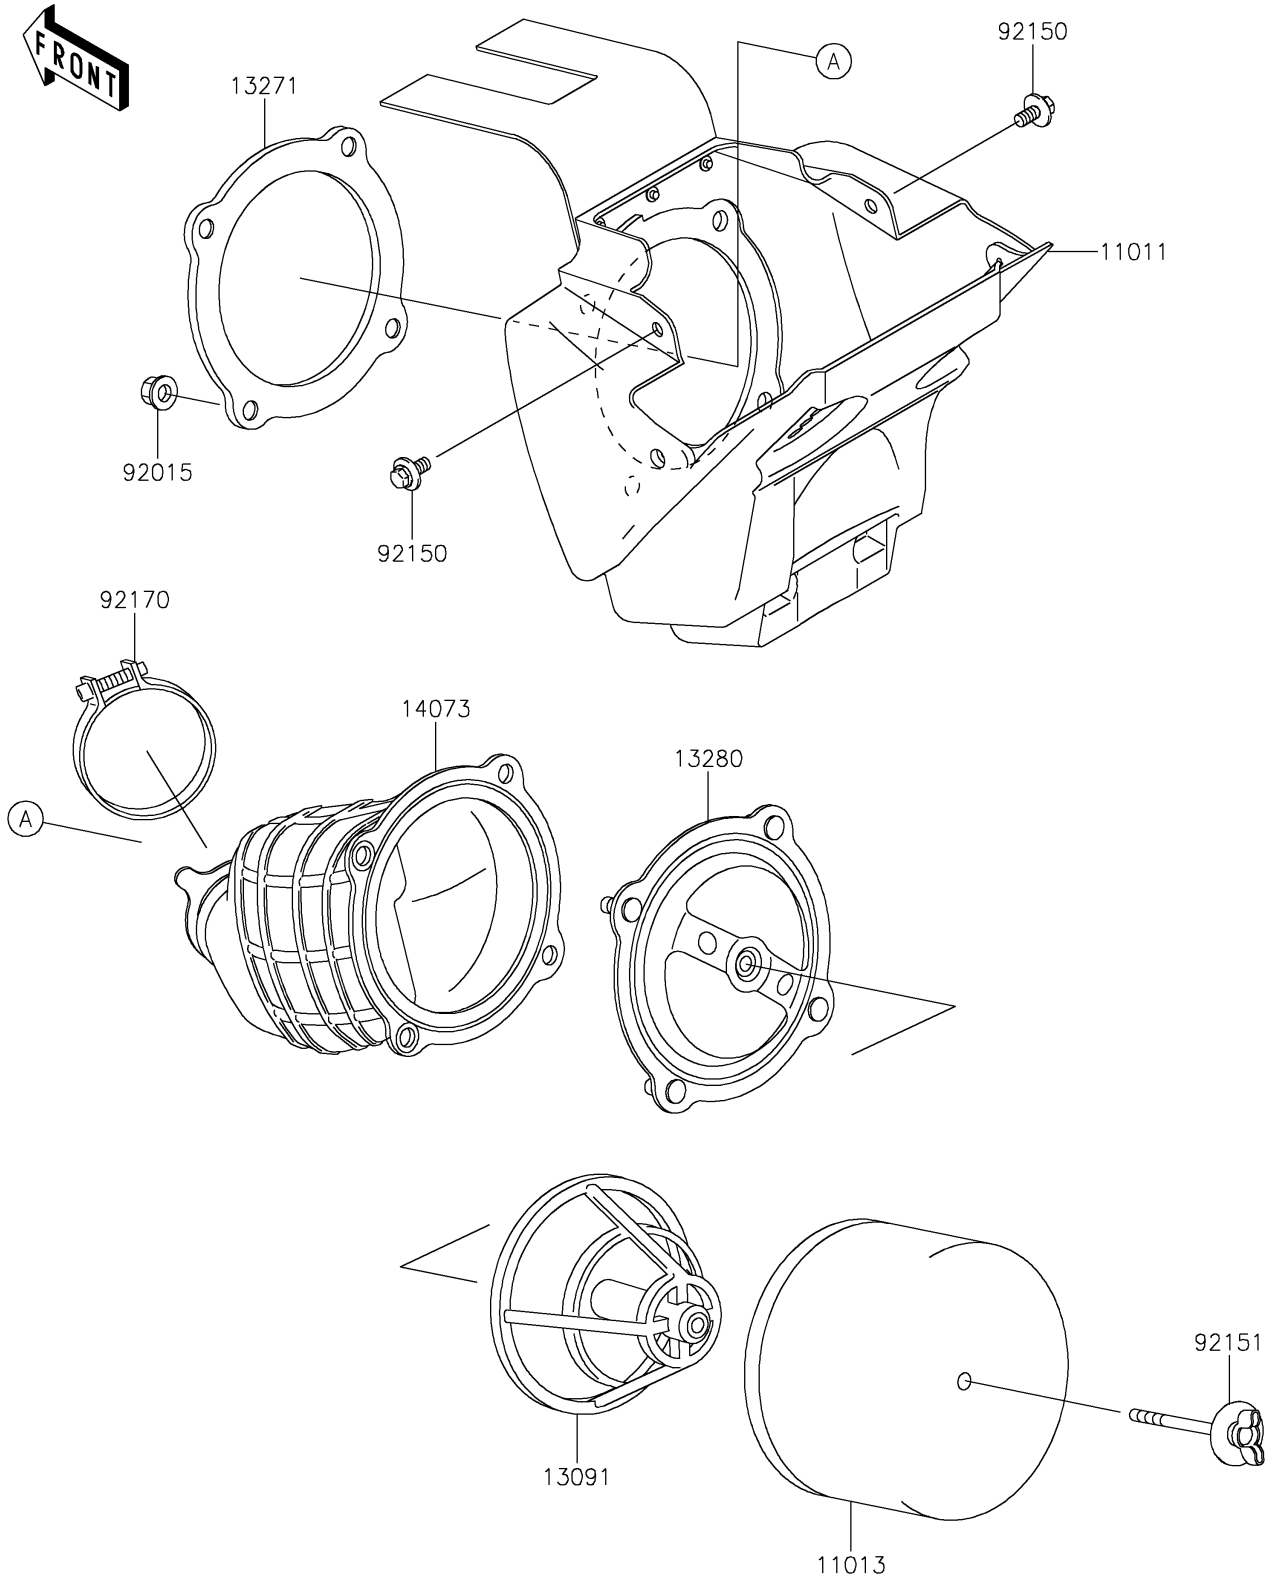

2022 KX™65 PARTS DIAGRAM

Air Cleaner

E1130

2022 KX™65 PARTS LIST

Air Cleaner

ITEM NAME	PART NUMBER	QUANTITY
CASE-AIR FILTER (Ref # 11011)	11011-1578	1
ELEMENT-AIR FILTER (Ref # 11013)	11013-1284	1
HOLDER,ELEMENT (Ref # 13091)	13091-1696	1
PLATE,AIR FILTER (Ref # 13271)	13271-1298	1
HOLDER,AIR FILTER ELEMENT (Ref # 13280)	13280-1142	1
DUCT,AIR FILTER (Ref # 14073)	14073-1759	1
NUT,FLANGED,5MM (Ref # 92015)	92015-1259	4
BOLT,6X14 (Ref # 92150)	92150-1340	2
BOLT,AIR FILTER (Ref # 92151)	92151-1256	1
CLAMP (Ref # 92170)	92170-1686	1