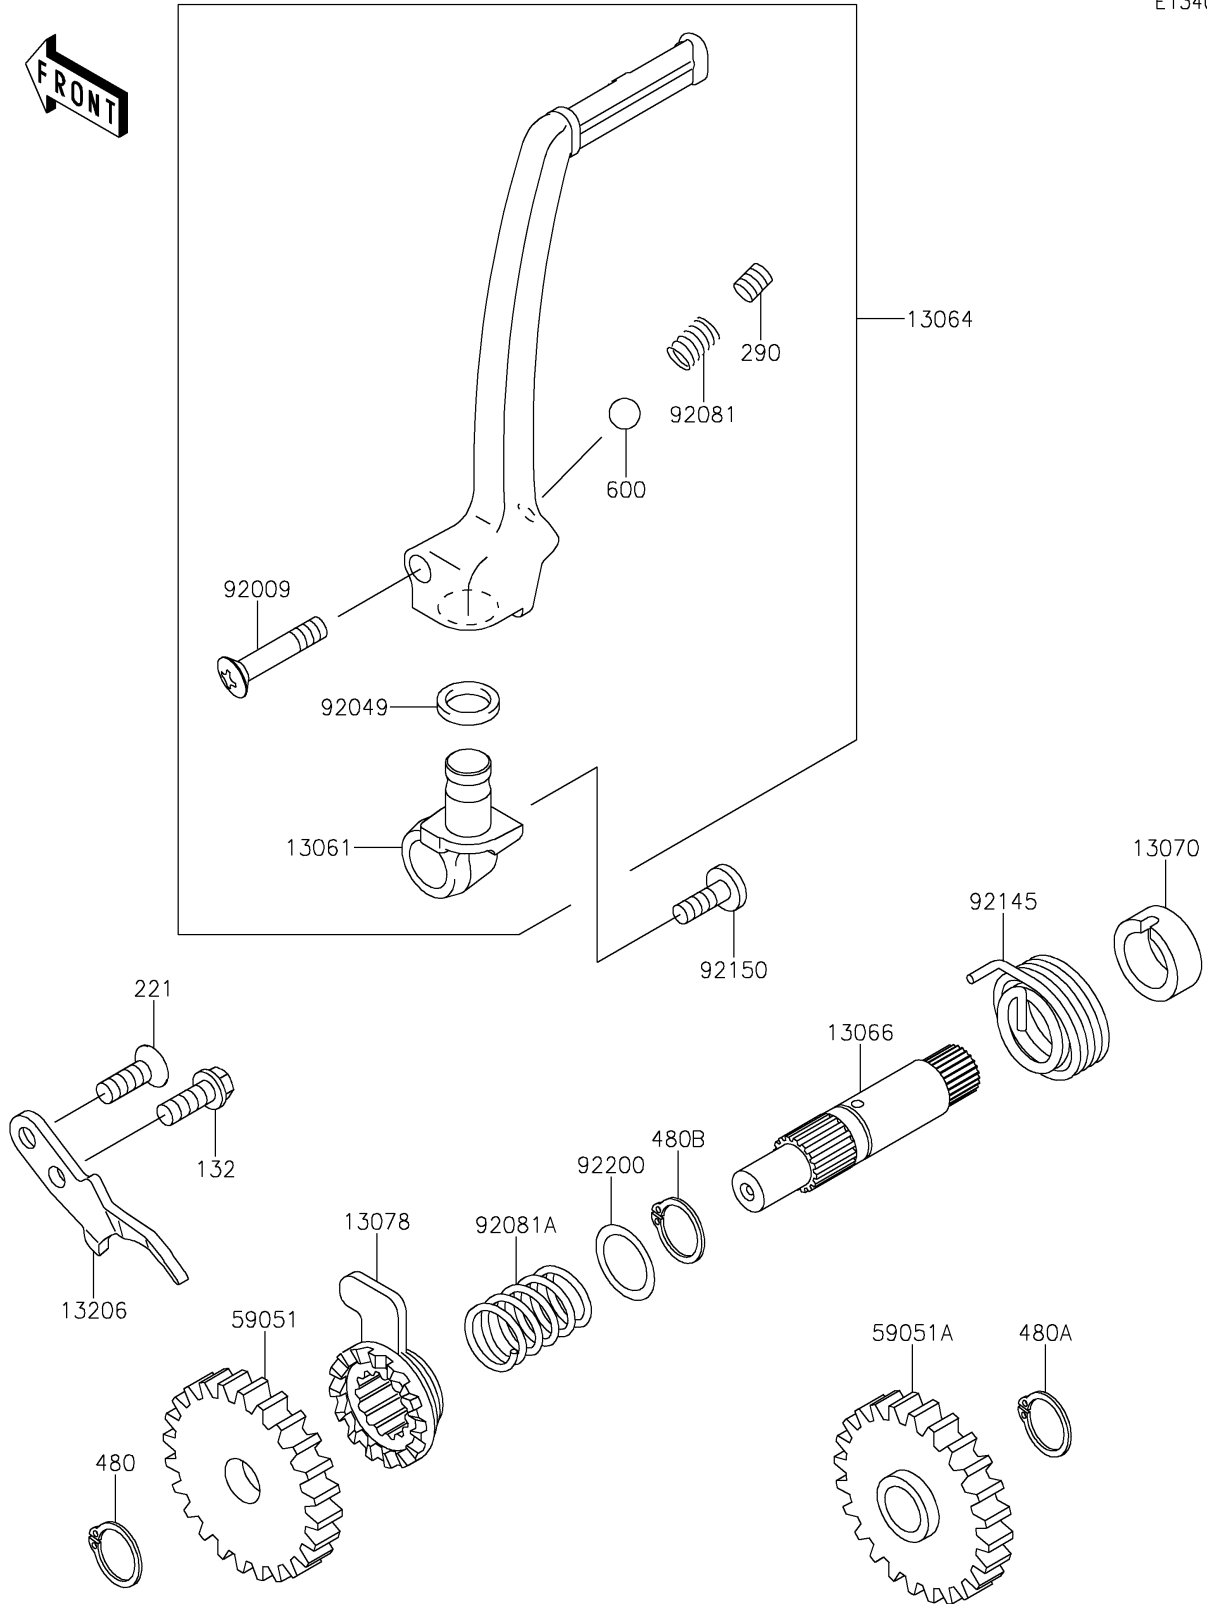

2025 KX™ 65 PARTS DIAGRAM

Kickstarter Mechanism

E1340

2025 KX™65 PARTS LIST

Kickstarter Mechanism

ITEM NAME	PART NUMBER	QUANTITY
BOSS,KICK PEDAL (Ref # 13061)	13061-1712	1
LEVER-ASSY-KICK,PEDAL (Ref # 13064)	13064-1196	1
SHAFT-KICK (Ref # 13066)	13066-1097	1
GUIDE (Ref # 13070)	13070-1314	1
RATCHET (Ref # 13078)	13078-1004	1
GUIDE-KICK (Ref # 13206)	13206-1067	1
GEAR-SPUR,32T (Ref # 59051)	59051-1026	1
GEAR-SPUR,30T (Ref # 59051A)	59051-1027	1
SCREW,6X27 (Ref # 92009)	92009-1607	1
SEAL-OIL,SR12162.5 (Ref # 92049)	92049-1468	1
SPRING,KICK PEDAL (Ref # 92081)	92081-020	1
SPRING,RATCHET (Ref # 92081A)	92081-122	1
SPRING (Ref # 92145)	92145-1058	1
BOLT,SOCKET,6X16 (Ref # 92150)	92150-1673	1
WASHER,KICKSHAFT (Ref # 92200)	92200-1209	1
BOLT-FLANGED-SMALL,6X16 (Ref # 132)	132BA0616	1
SCREW-CSK-CROS,6X18 (Ref # 221)	221AA0618	1
SCREW-SET-SOCKET,8X8 (Ref # 290)	290CA0808	1
CIRCLIP-TYPE-C,12MM (Ref # 480)	480J1200	1
CIRCLIP-TYPE-C,15MM (Ref # 480A)	480J1500	1
CIRCLIP-TYPE-C,16MM (Ref # 480B)	480J1600	1
BALL-STEEL,1/4 (Ref # 600)	600A0800	1