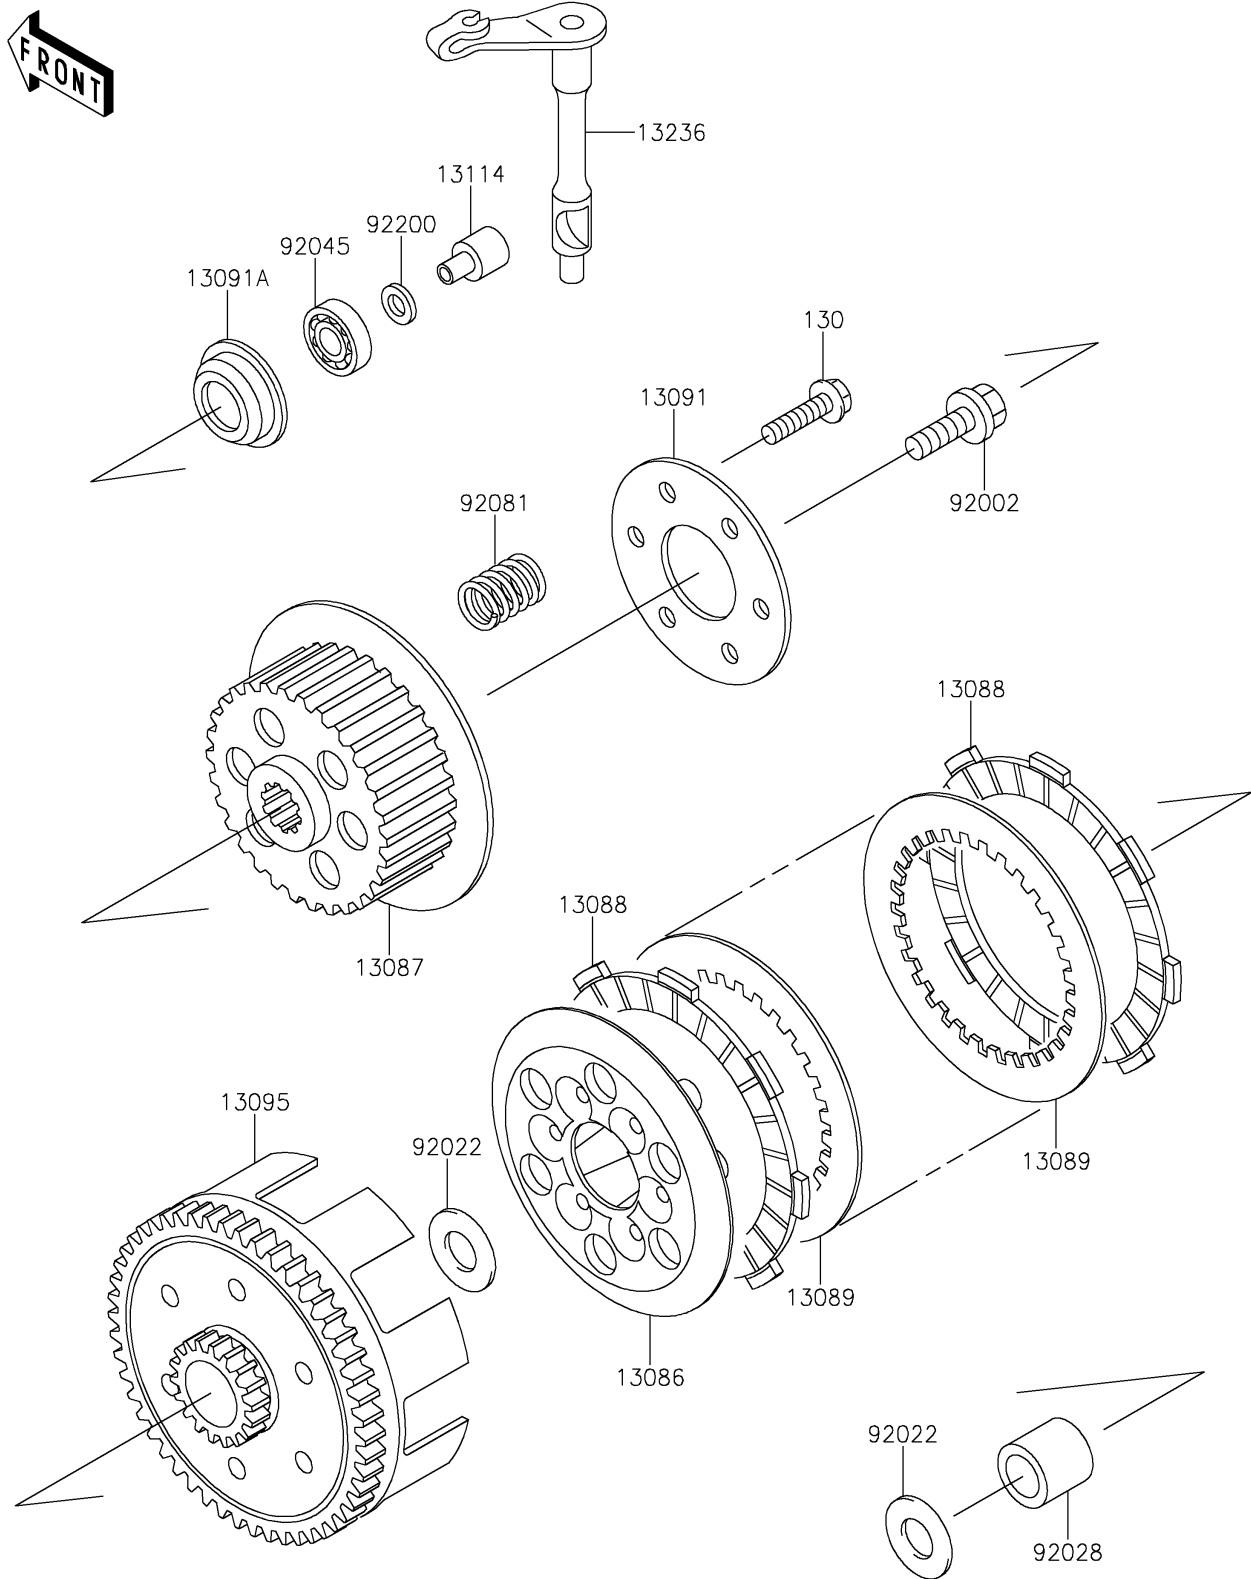

2021 KX™ 65 PARTS DIAGRAM

Clutch

E1350

2021 KX™ 65 PARTS LIST

Clutch

ITEM NAME	PART NUMBER	QUANTITY
WHEEL-CLUTCH (Ref # 13086)	13086-1002	1
HUB-CLUTCH (Ref # 13087)	13087-1051	1
PLATE-FRICTION (Ref # 13088)	13088-1010	5
PLATE-CLUTCH (Ref # 13089)	13089-1087	4
HOLDER,CLUTCH SPRING (Ref # 13091)	13091-1115	1
HOLDER,CLUTCH PUSHER (Ref # 13091A)	13091-1133	1
HOUSING-COMP-CLUTCH (Ref # 13095)	13095-1042	1
PUSHER-CLUTCH (Ref # 13114)	13114-1055	1
LEVER-COMP,RELEASE (Ref # 13236)	13236-1338	1
BOLT,10X30 (Ref # 92002)	92002-1697	1
WASHER,17.3X28X1 (Ref # 92022)	92022-255	2
BUSHING (Ref # 92028)	92028-1967	1
BEARING-BALL,627 (Ref # 92045)	92045-1236	1
SPRING,CLUTCH (Ref # 92081)	92081-1175	6
WASHER,7X12.5X0.8 (Ref # 92200)	92200-1197	1
BOLT-FLANGED,5X20 (Ref # 130)	130CA0520	6