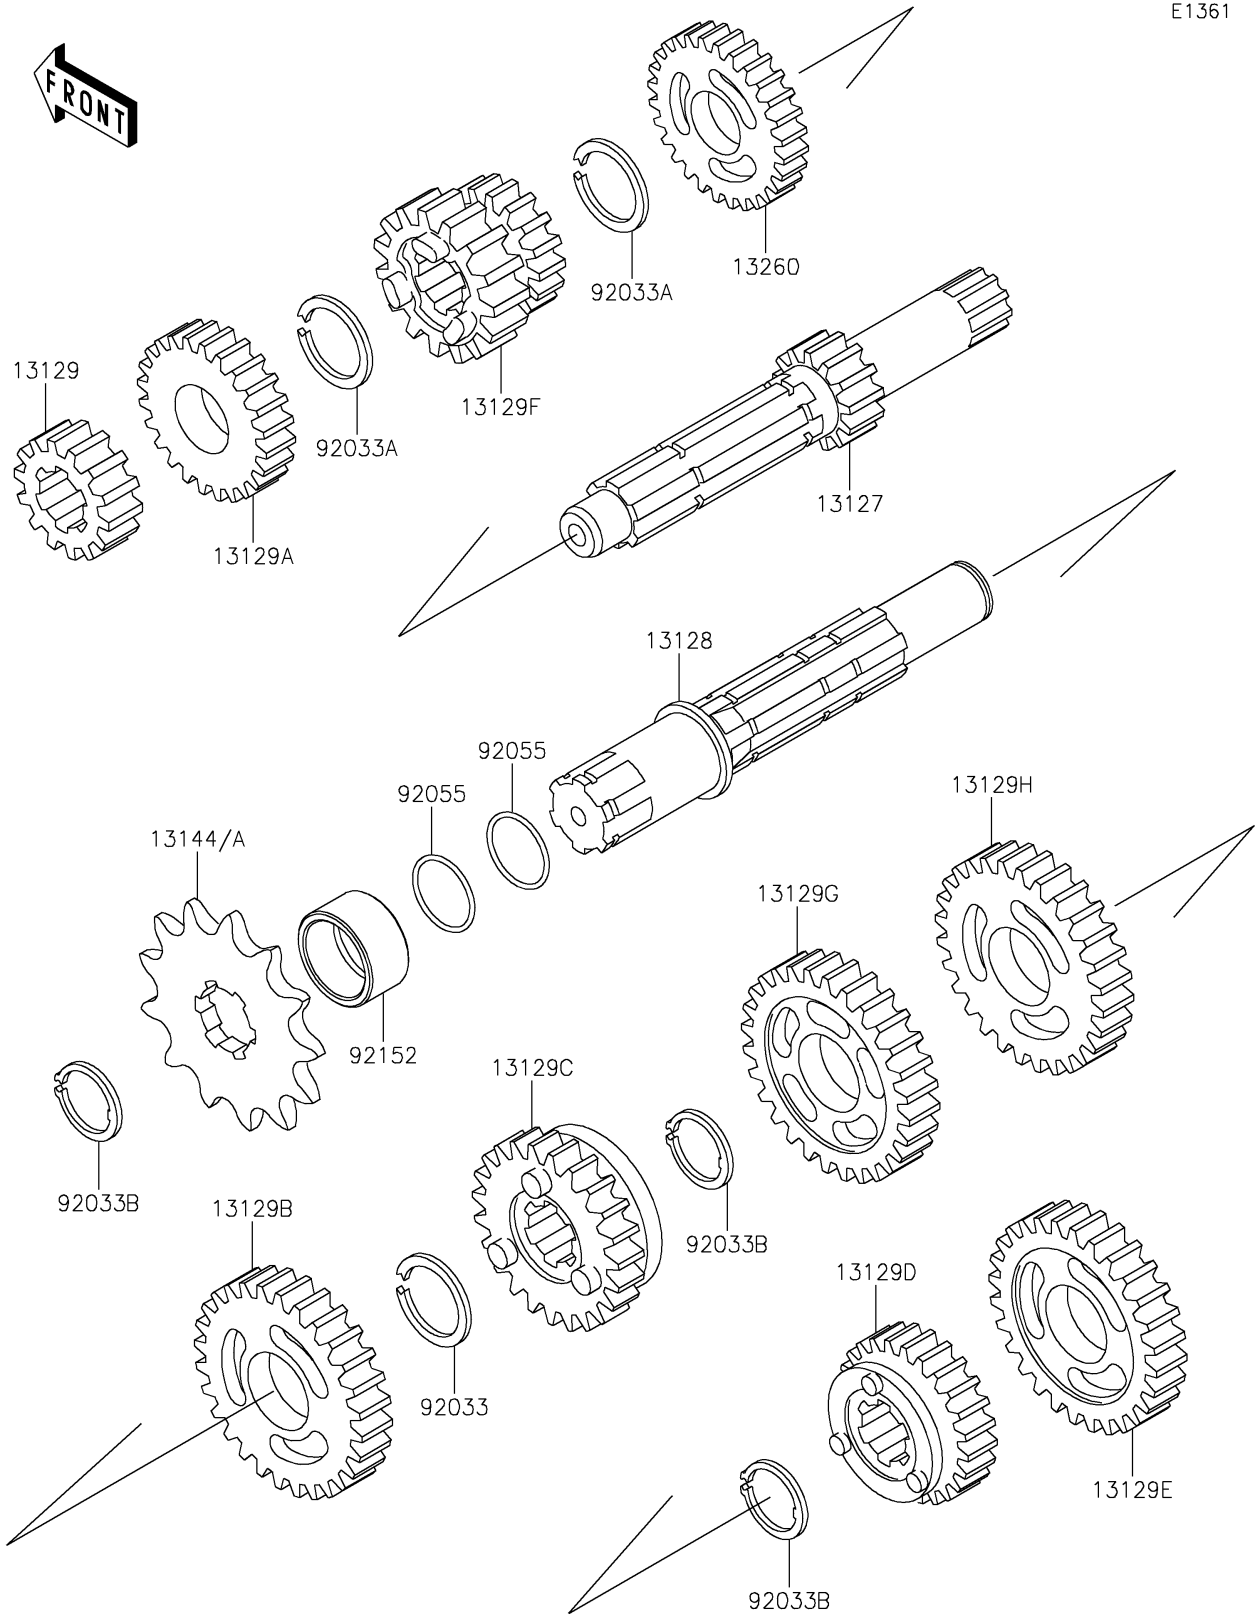

2021 KX™ 65 PARTS DIAGRAM

Transmission

E1361

2021 KX™ 65 PARTS LIST

Transmission

ITEM NAME	PART NUMBER	QUANTITY
SHAFT-TRANSMISSION INPUT,13T (Ref # 13127)	13127-1105	1
SHAFT-TRANSMISSION OUTPUT (Ref # 13128)	13128-0016	1
GEAR,INPUT 2ND,16T (Ref # 13129)	13129-1215	1
GEAR,INPUT 5TH,23T (Ref # 13129A)	13129-1343	1
GEAR,OUTPUT 2ND,34T (Ref # 13129B)	13129-1345	1
GEAR,OUTPUT 5TH,28T (Ref # 13129C)	13129-1348	1
GEAR,OUTPUT TOP,26T (Ref # 13129D)	13129-1349	1
GEAR,OUTPUT LOW,37T (Ref # 13129E)	13129-1515	1
GEAR,INPUT 3RD&4TH,21T&18T (Ref # 13129F)	13129-1611	1
GEAR,OUTPUT 4TH,30T (Ref # 13129G)	13129-1612	1
GEAR,OUTPUT 3RD,31T (Ref # 13129H)	13129-1654	1
SPROCKET-OUTPUT,13T (Ref # 13144)	13144-0564	1
SPROCKET-OUTPUT,14T (Ref # 13144A)	13144-1022	1
GEAR,INPUT TOP,24T (Ref # 13260)	13260-1542	1
RING-SNAP,18MM (Ref # 92033)	92033-029	1
RING-SNAP,17MM (Ref # 92033A)	92033-1060	2
RING-SNAP,18MM (Ref # 92033B)	92033-1079	3
RING-O,17.5X1.5 (Ref # 92055)	92055-022	2
COLLAR,20X25X12.9 (Ref # 92152)	92152-0195	1