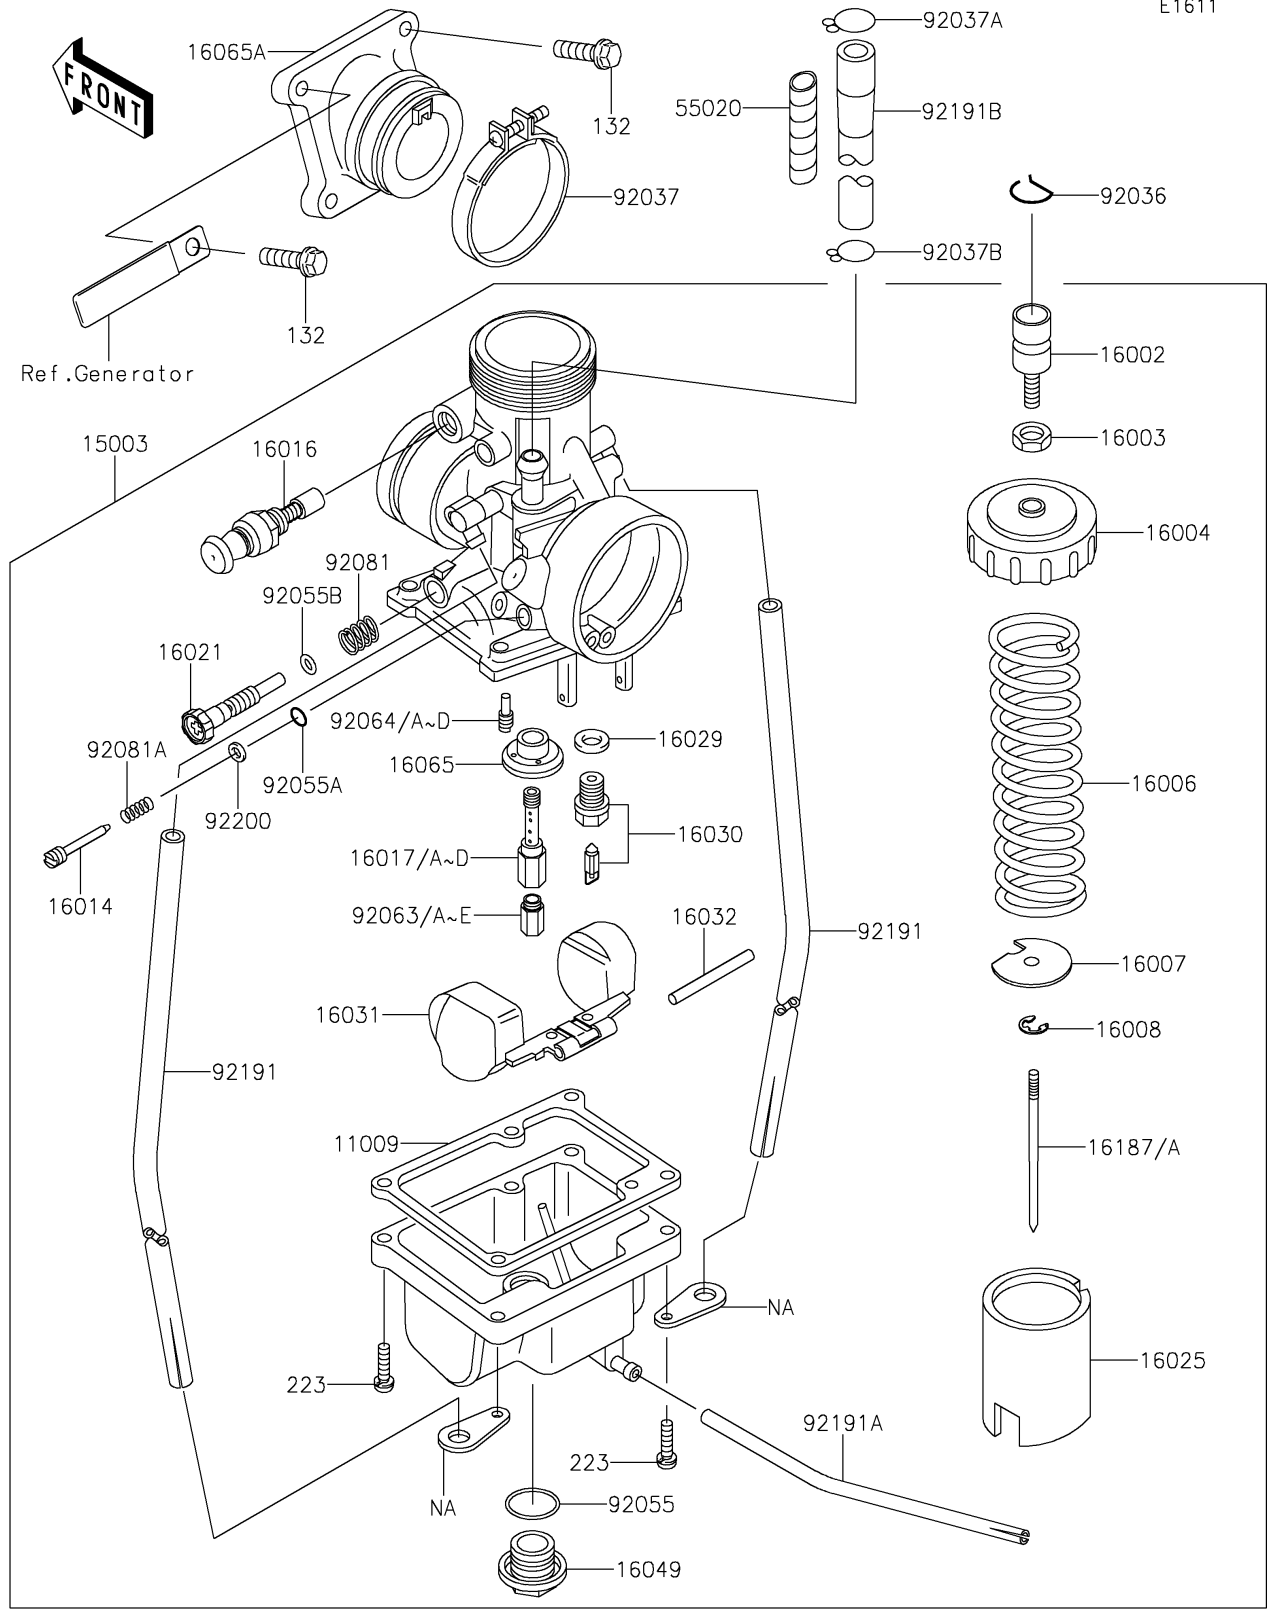

2022 KX™65 PARTS DIAGRAM

Carburetor

E1611