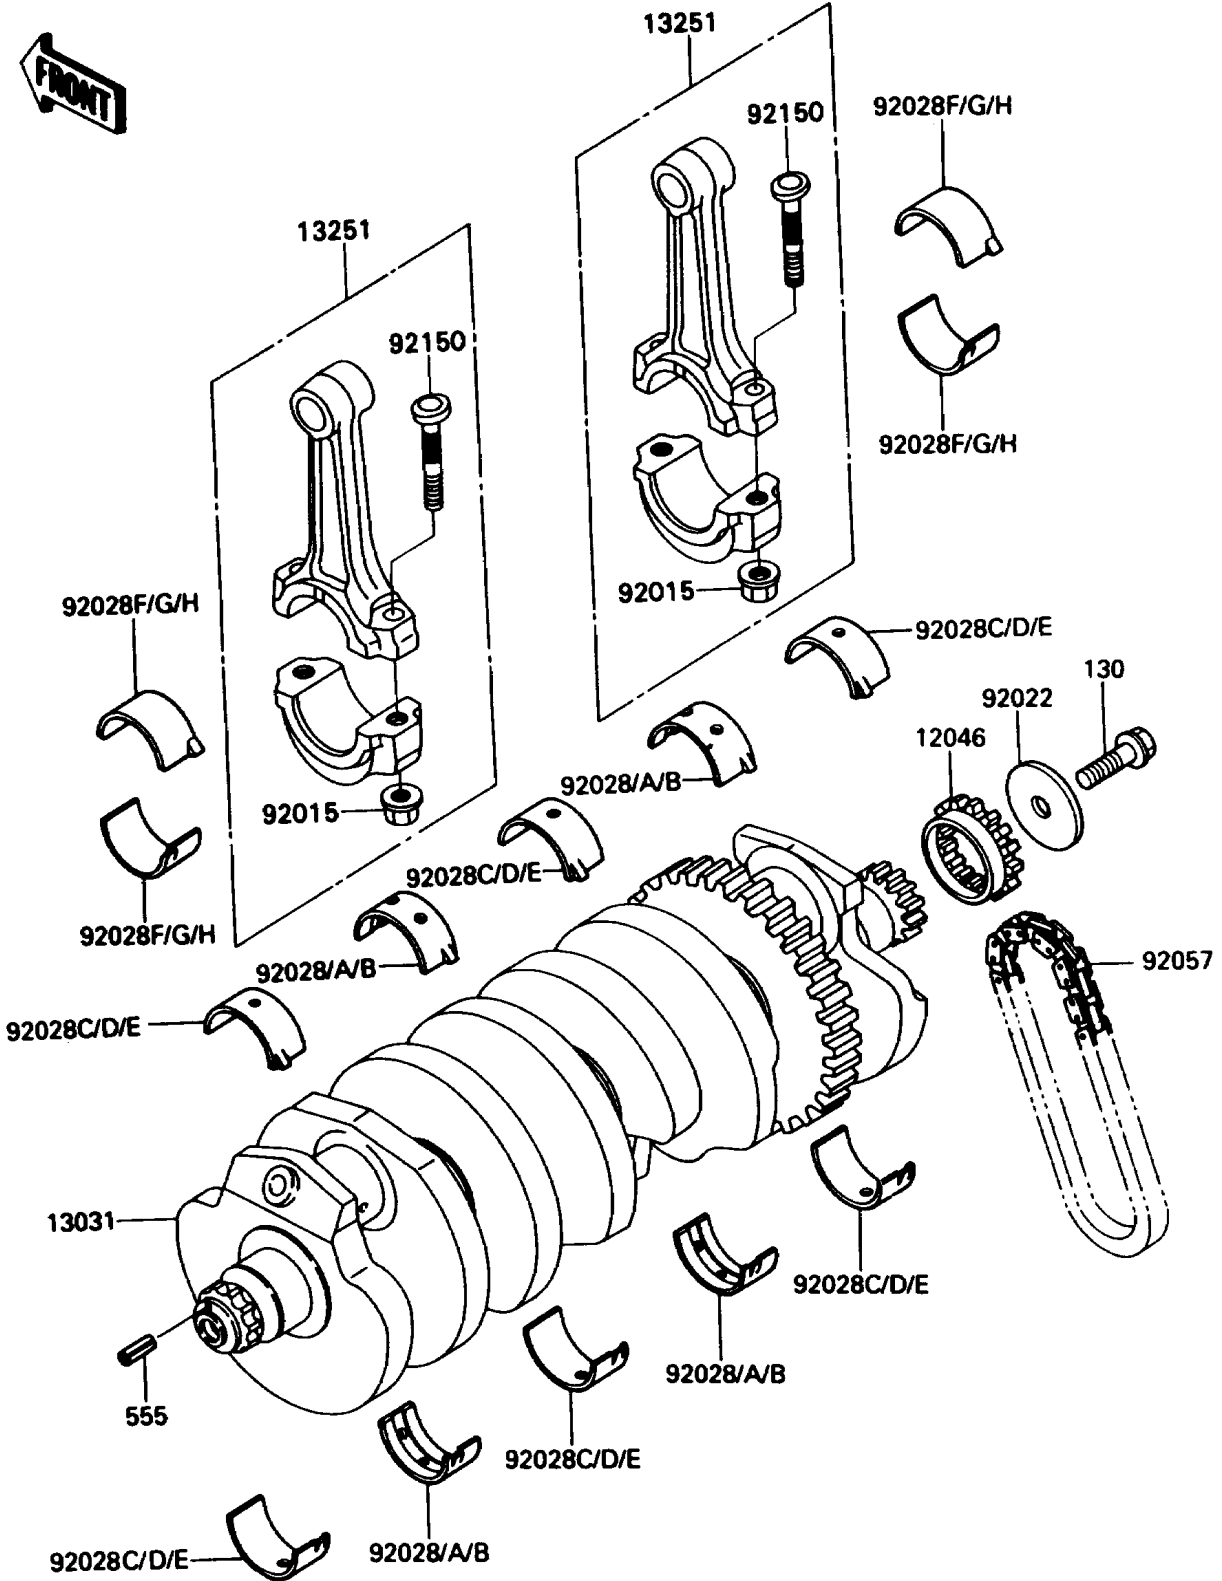

1992 Ninja® ZX™ -11 PARTS DIAGRAM

Crankshaft

E1321

1992 Ninja® ZX™ -11 PARTS LIST

Crankshaft

ITEM NAME	PART NUMBER	QUANTITY
SPROCKET,21T (Ref # 12046)	12046-1084	1
CRANKSHAFT-COMP (Ref # 13031)	13031-1333	1
ROD-ASSY-CONNECTING,K (Ref # 13251)	13251-1091-KK	4
NUT,CONNECTING ROD (Ref # 92015)	92015-1559	8
WASHER,8.5X36X4 (Ref # 92022)	92022-1633	1
BUSHING,CRANKSHAFT,BLUE (Ref # 92028)	92028-1100	AR
BUSHING,CRANKSHAFT,BLACK (Ref # 92028A)	92028-1101	AR
BUSHING,CRANKSHAFT,BROWN (Ref # 92028B)	92028-1102	AR
BUSHING,CRANKSHAFT,BLUE (Ref # 92028C)	92028-1272	AR
BUSHING,CRANKSHAFT,BLACK (Ref # 92028D)	92028-1273	AR
BUSHING,CRANKSHAFT,BROWN (Ref # 92028E)	92028-1274	AR
BUSHING,CONNECTING ROD,BLACK (Ref # 92028F)	92028-1591	AR
BUSHING,CONNECTING ROD,BLUE (Ref # 92028G)	92028-1592	AR
BUSHING,CONNECTING ROD,WHITE (Ref # 92028H)	92028-1593	AR
CHAIN,GENERATOR (Ref # 92057)	92057-1209	1
BOLT,CONNECTING ROD,9MM (Ref # 92150)	92150-1362	8
BOLT-FLANGED,8X25 (Ref # 130)	130G0825	1
PIN-SPRING (Ref # 555)	555A0410	1