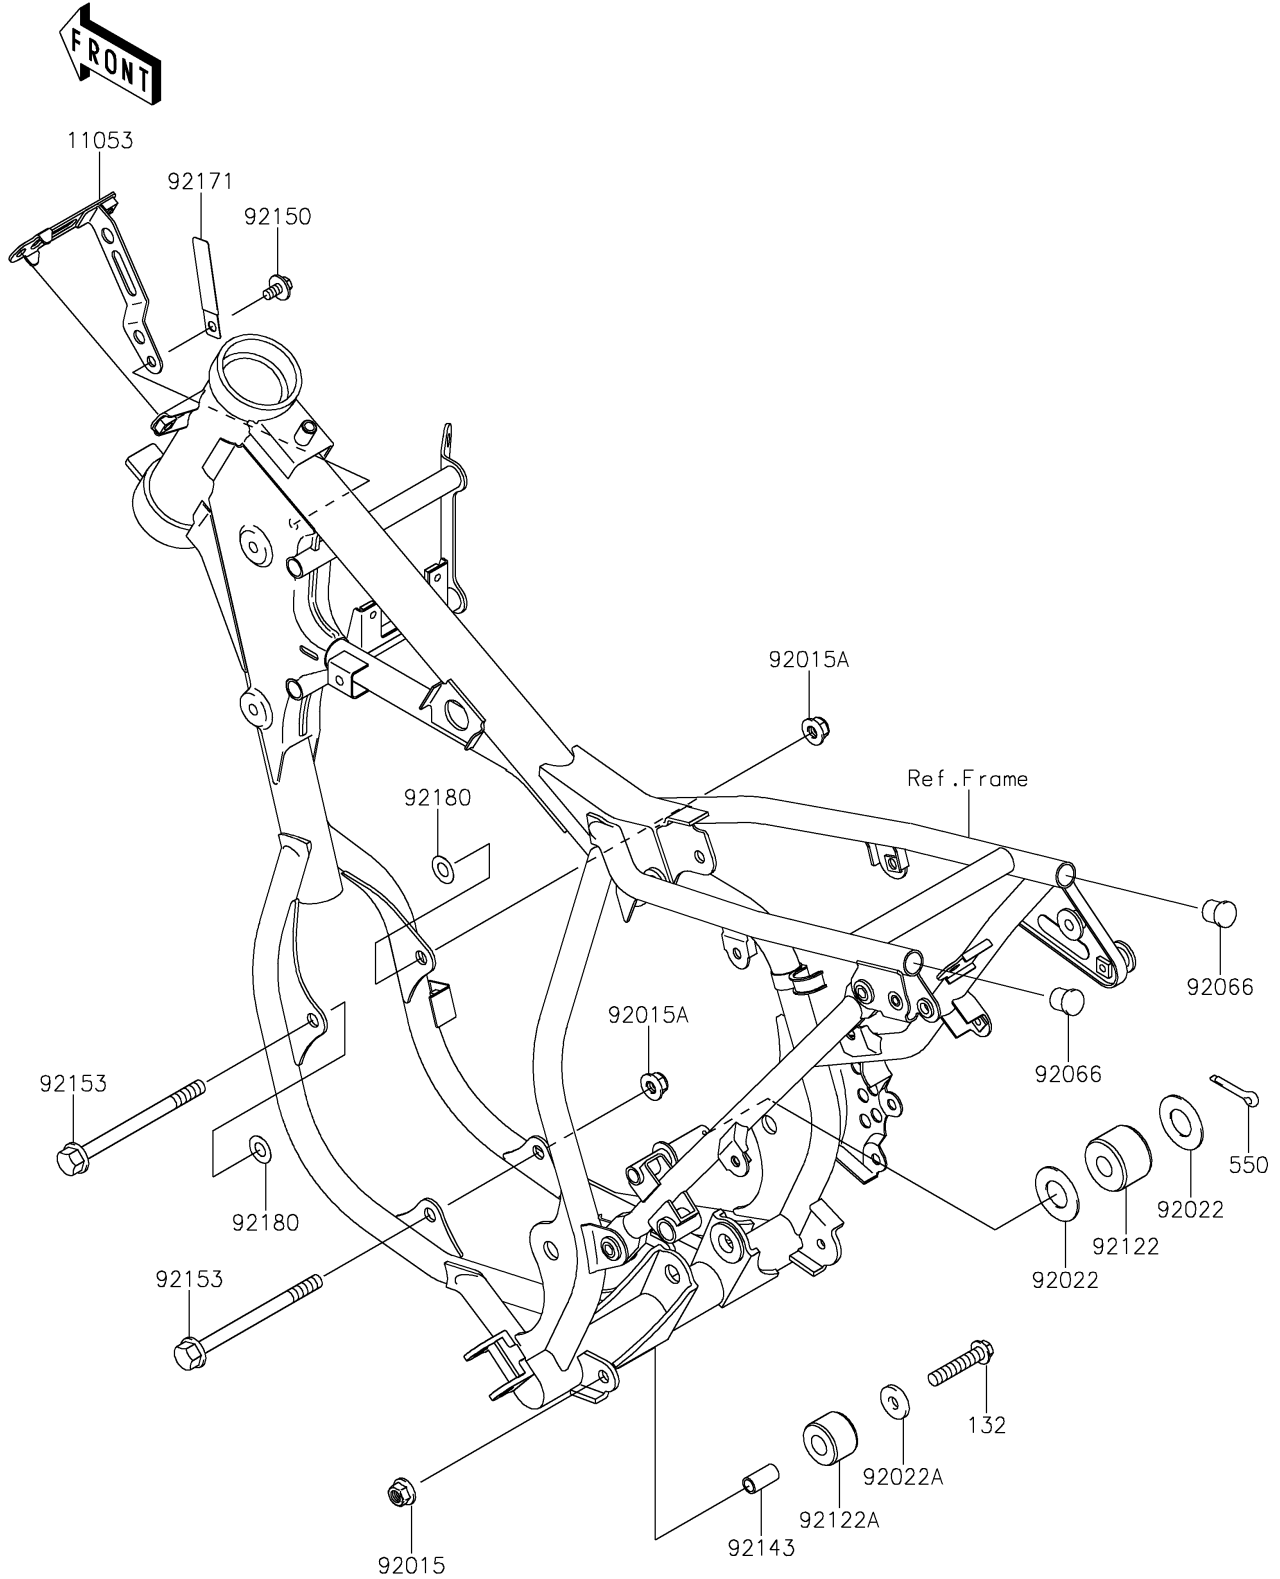

2021 KX™ 65 PARTS DIAGRAM

Engine Mount

F2122

2021 KX™ 65 PARTS LIST

Engine Mount

ITEM NAME	PART NUMBER	QUANTITY
BRACKET,IGNITER (Ref # 11053)	11053-1682	1
NUT,FLANGED,8MM (Ref # 92015)	92015-1406	1
NUT,8MM (Ref # 92015A)	92015-1432	2
WASHER (Ref # 92022)	92022-107	2
WASHER,8.5X20X1.6 (Ref # 92022A)	92022-1561	1
PLUG (Ref # 92066)	92066-1081	2
ROLLER,CHAIN GUIDE (Ref # 92122)	92122-1179	1
ROLLER,CHAIN GUIDE (Ref # 92122A)	92122-1213	1
COLLAR,9.5X12.7X25 (Ref # 92143)	92143-1432	1
BOLT,6X12 (Ref # 92150)	92150-1891	1
BOLT,FLANGED,8X110 (Ref # 92153)	92153-1095	2
CLAMP,L=60 (Ref # 92171)	92171-0652	1
SHIM,9X18X0.3 (Ref # 92180)	92180-1354	AR
BOLT-FLANGED-SMALL,8X40 (Ref # 132)	132BA0840	1
PIN-COTTER,2.5X18 (Ref # 550)	550AA2518	1