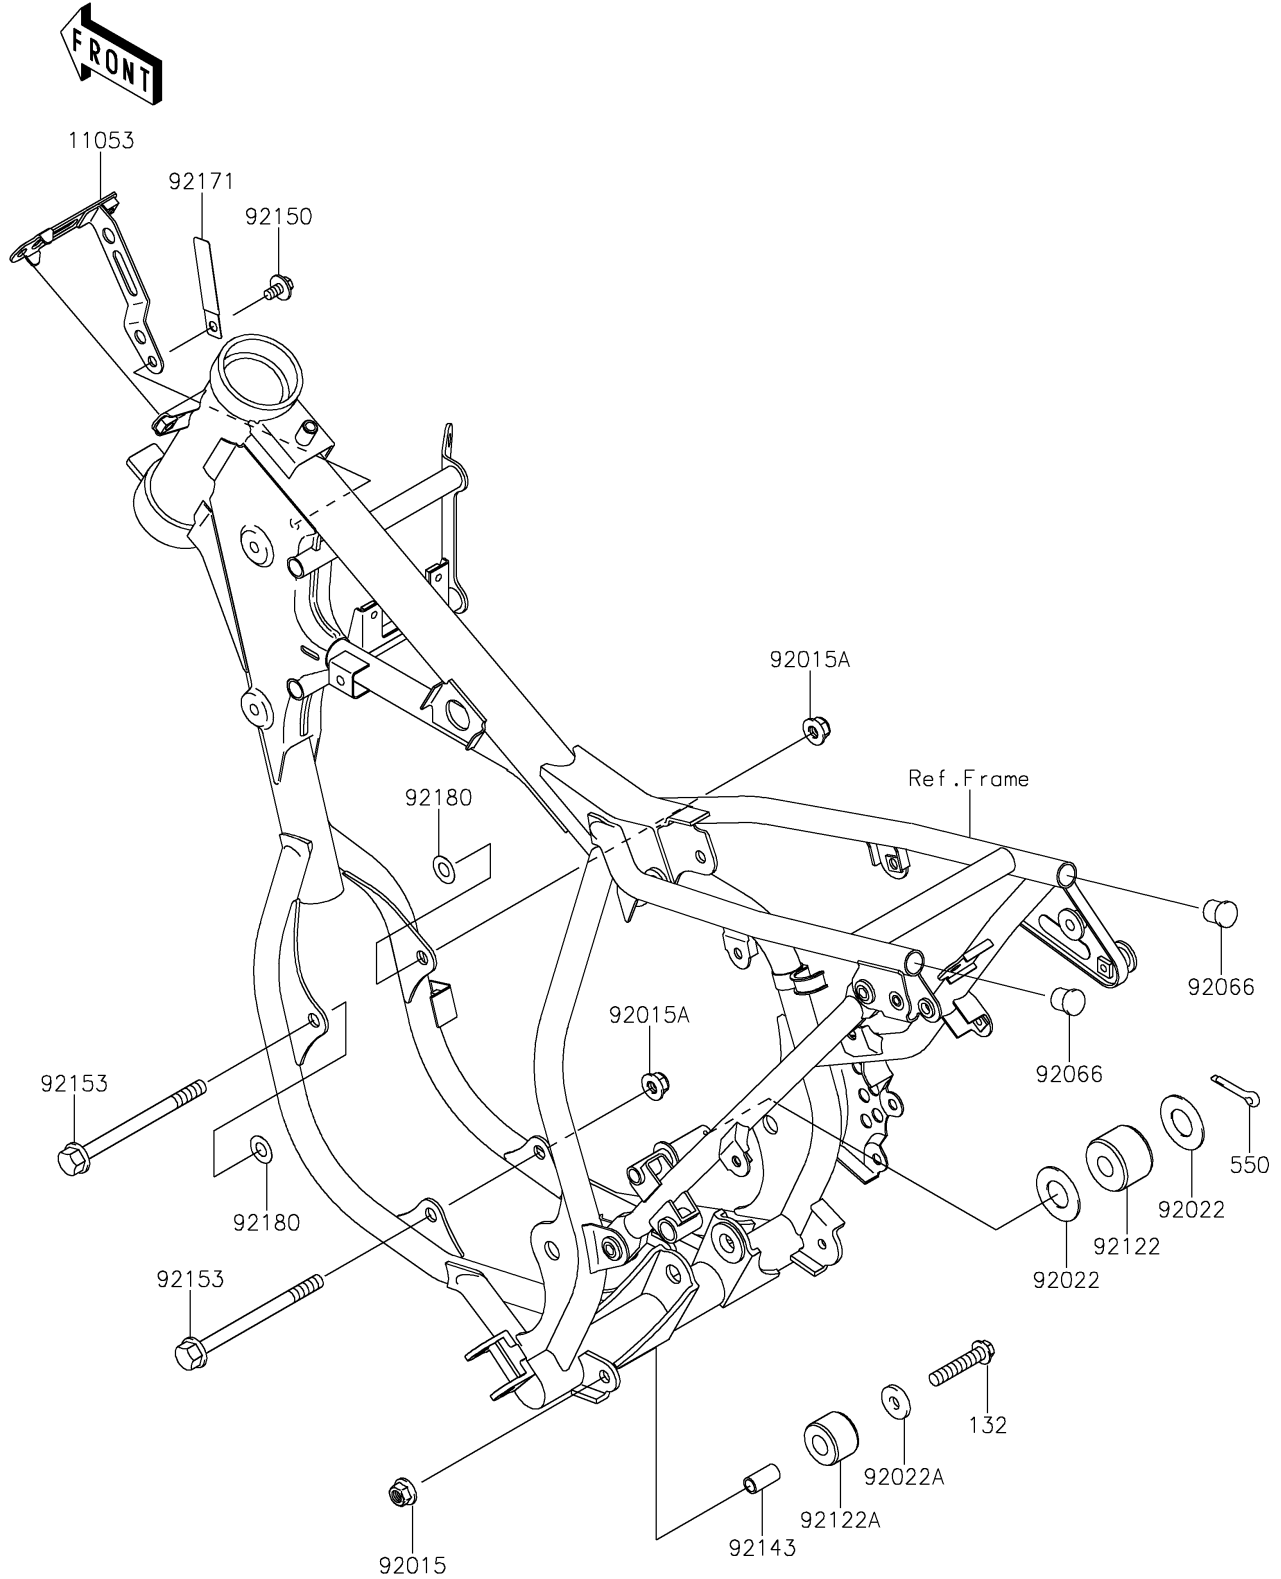

# 2023 KX™ 65 PARTS DIAGRAM

Engine Mount

F2122

## 2023 KX™ 65 PARTS LIST

### Engine Mount

ITEM NAME	PART NUMBER	QUANTITY
BRACKET,IGNITER (Ref # 11053)	11053-1682	1
NUT,FLANGED,8MM (Ref # 92015)	92015-1406	1
NUT,8MM (Ref # 92015A)	92015-1432	2
WASHER (Ref # 92022)	92022-107	2
WASHER,8.5X20X1.6 (Ref # 92022A)	92022-1561	1
PLUG (Ref # 92066)	92066-1081	2
ROLLER,CHAIN GUIDE (Ref # 92122)	92122-1179	1
ROLLER,CHAIN GUIDE (Ref # 92122A)	92122-1213	1
COLLAR,9.5X12.7X25 (Ref # 92143)	92143-1432	1
BOLT,6X12 (Ref # 92150)	92150-1891	1
BOLT,FLANGED,8X110 (Ref # 92153)	92153-1095	2
CLAMP,L=60 (Ref # 92171)	92171-0652	1
SHIM,9X18X0.3 (Ref # 92180)	92180-1354	AR
BOLT-FLANGED-SMALL,8X40 (Ref # 132)	132BA0840	1
PIN-COTTER,2.5X18 (Ref # 550)	550AA2518	1