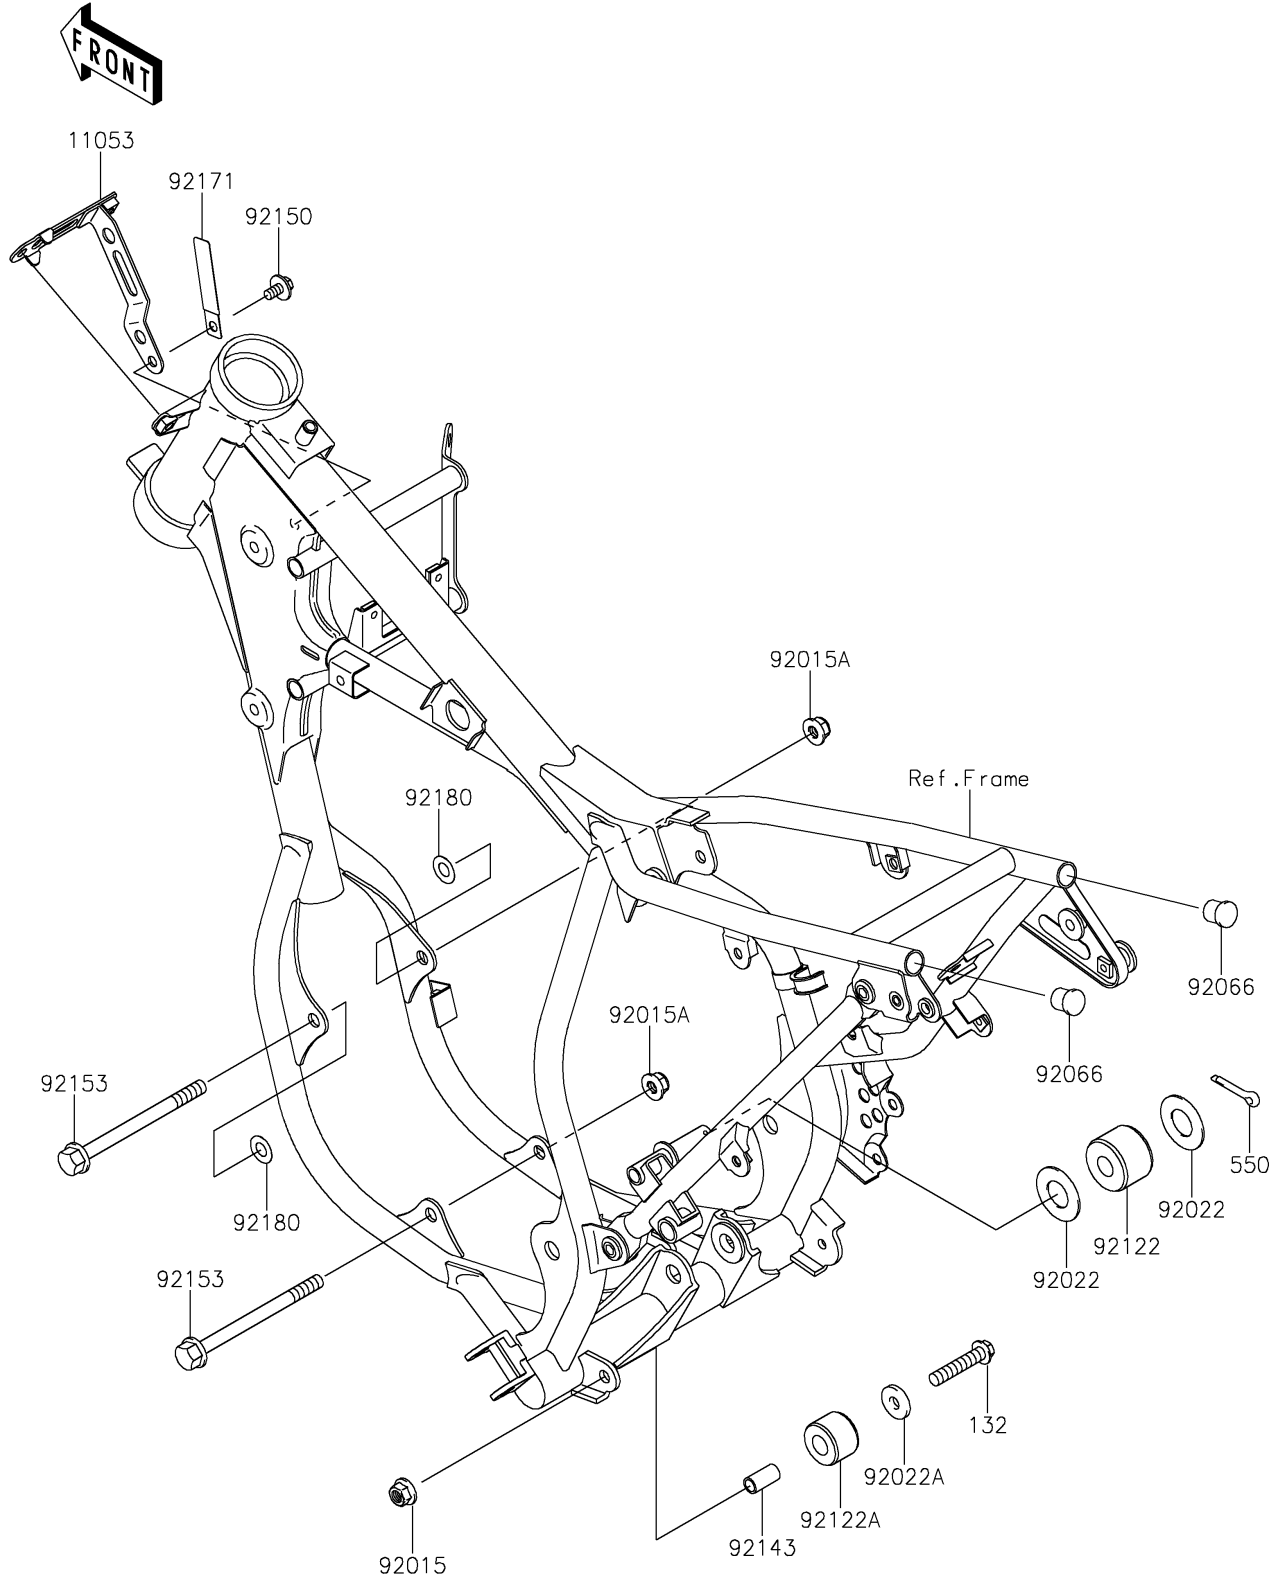

2023 KX™65 PARTS DIAGRAM

Engine Mount

F2122

2023 KX™ 65 PARTS LIST

Engine Mount

ITEM NAME	PART NUMBER	QUANTITY
BRACKET,IGNITER (Ref # 11053)	11053-1682	1
NUT,FLANGED,8MM (Ref # 92015)	92015-1406	1
NUT,8MM (Ref # 92015A)	92015-1432	2
WASHER (Ref # 92022)	92022-107	2
WASHER,8.5X20X1.6 (Ref # 92022A)	92022-1561	1
PLUG (Ref # 92066)	92066-1081	2
ROLLER,CHAIN GUIDE (Ref # 92122)	92122-1179	1
ROLLER,CHAIN GUIDE (Ref # 92122A)	92122-1213	1
COLLAR,9.5X12.7X25 (Ref # 92143)	92143-1432	1
BOLT,6X12 (Ref # 92150)	92150-1891	1
BOLT,FLANGED,8X110 (Ref # 92153)	92153-1095	2
CLAMP,L=60 (Ref # 92171)	92171-0652	1
SHIM,9X18X0.3 (Ref # 92180)	92180-1354	AR
BOLT-FLANGED-SMALL,8X40 (Ref # 132)	132BA0840	1
PIN-COTTER,2.5X18 (Ref # 550)	550AA2518	1