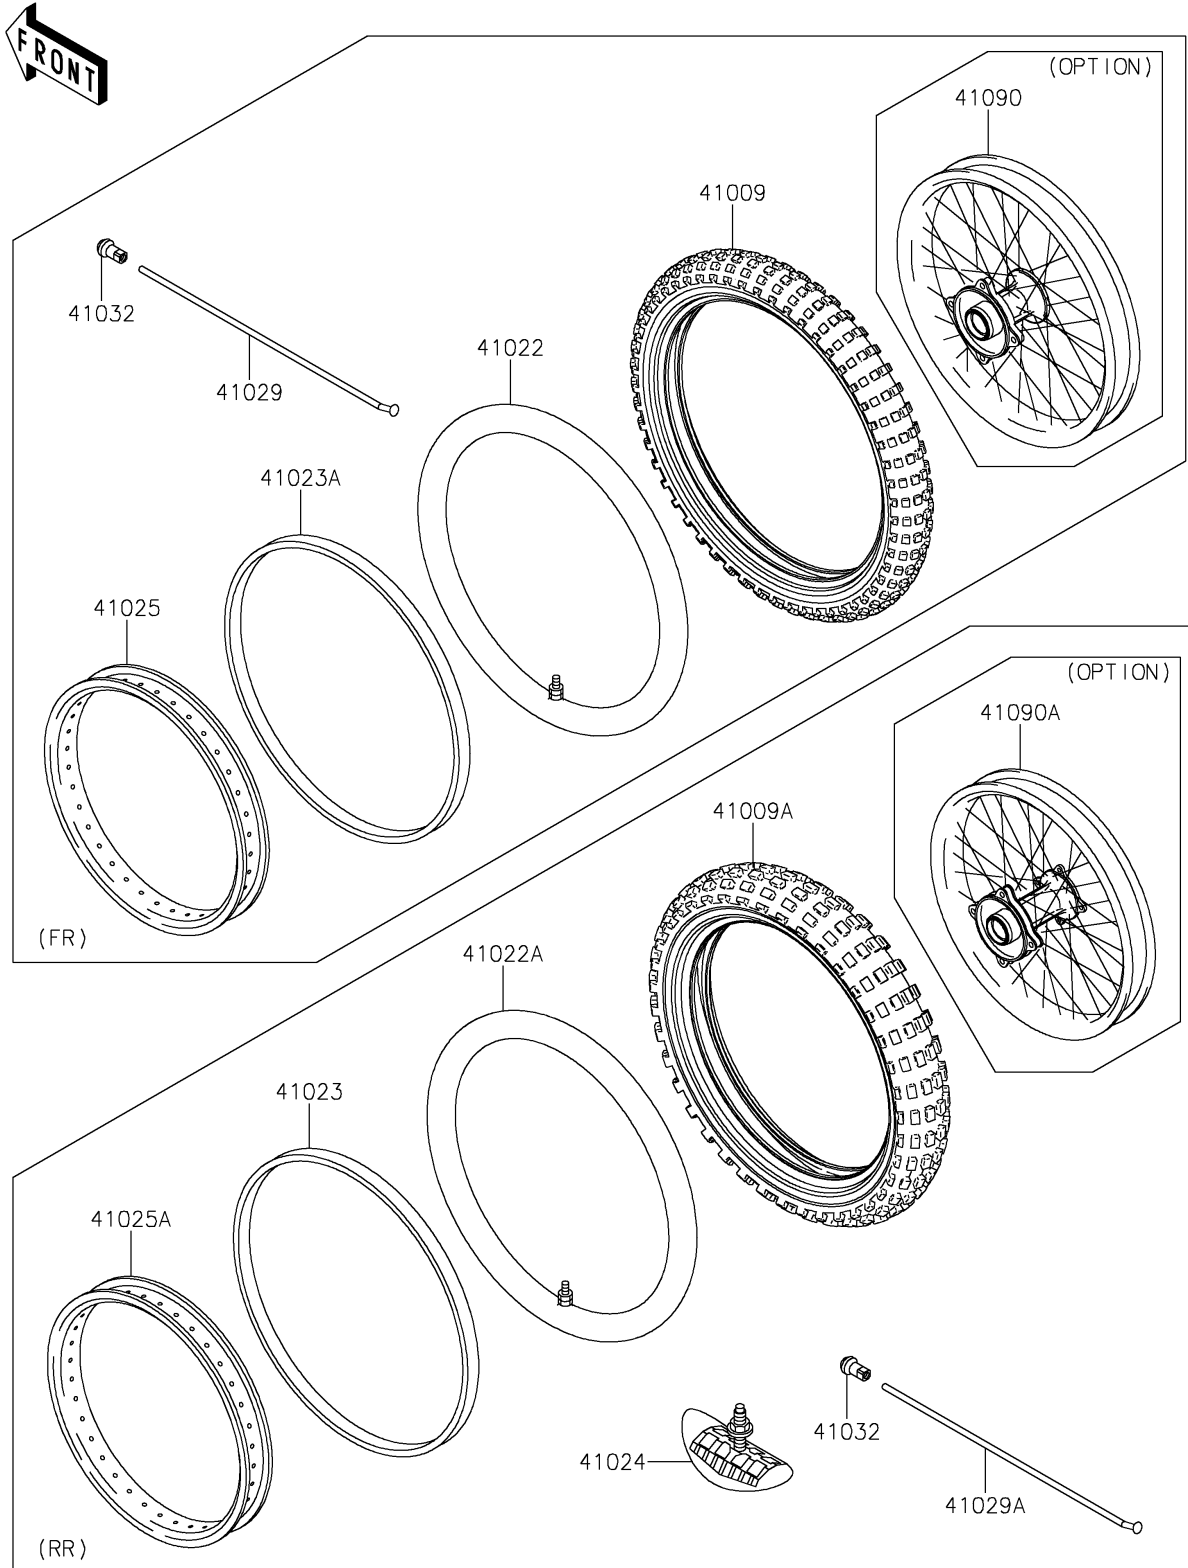

2021 KX™ 65 PARTS DIAGRAM

Wheels/Tires

F2210

2021 KX™ 65 PARTS LIST

Wheels/Tires

ITEM NAME	PART NUMBER	QUANTITY
TIRE,FR,60/100-14 30M,D756F(D) (Ref # 41009)	41009-0105	1
TIRE,RR,80/100-12 41M,D756F(D) (Ref # 41009A)	41009-0106	1
TUBE-TIRE,60/100-14(D) (Ref # 41022)	41022-1114	1
TUBE-TIRE,80/100-12(D) (Ref # 41022A)	41022-1115	1
BAND-RIM,80/100-12(D) (Ref # 41023)	41023-1066	1
BAND-RIM,80/100-14(D) (Ref # 41023A)	41023-1068	1
STOPPER-RIM,1.60-M(DUNLOP) (Ref # 41024)	41024-010	1
RIM,FR,1.40X14,BLACK (Ref # 41025)	41025-0129-WC	1
RIM,RR,1.60X12,BLACK (Ref # 41025A)	41025-0130-WC	1
SPOKE-INNER,FR,150MMX159D (Ref # 41029)	41029-1302	28
SPOKE-INNER,RR,125.5MMX167D (Ref # 41029A)	41029-1303	28
NIPPLE-SPOKE (Ref # 41032)	41032-1055	56
WHEEL,FR,1.40X14,BLACK (Ref # 41090)	41090-0099-WC	1
WHEEL,RR,1.60X12,BLACK (Ref # 41090A)	41090-0100-WC	1