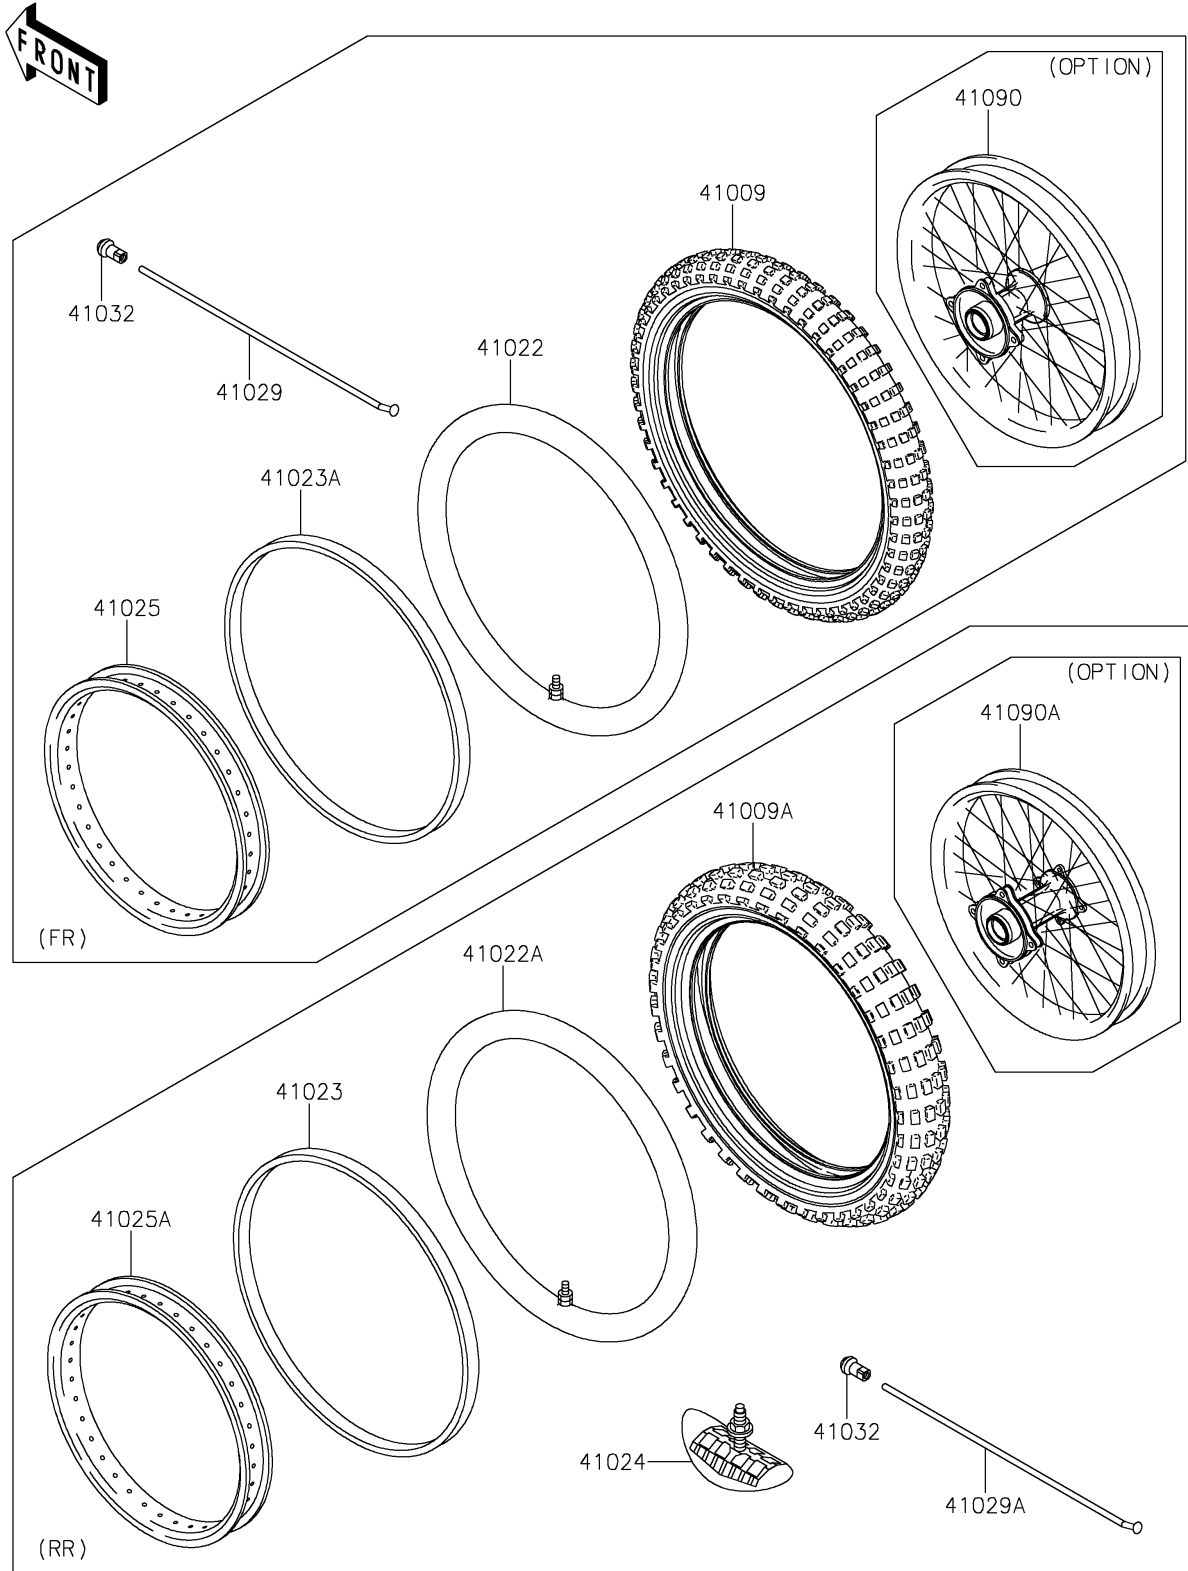

# 2025 KX™ 65 PARTS DIAGRAM

Wheels/Tires

F2210

## 2025 KX™65 PARTS LIST

### Wheels/Tires

ITEM NAME	PART NUMBER	QUANTITY
TIRE,FR,60/100-14 30M,D756F(D) (Ref # 41009)	41009-0105	1
TIRE,RR,80/100-12 41M,D756F(D) (Ref # 41009A)	41009-0106	1
TUBE-TIRE,60/100-14(D) (Ref # 41022)	41022-1114	1
TUBE-TIRE,80/100-12(D) (Ref # 41022A)	41022-1115	1
BAND-RIM,80/100-12(D) (Ref # 41023)	41023-1066	1
BAND-RIM,80/100-14(D) (Ref # 41023A)	41023-1068	1
STOPPER-RIM,1.60-M(DUNLOP) (Ref # 41024)	41024-010	1
RIM,FR,1.40X14,BLACK (Ref # 41025)	41025-0129-WC	1
RIM,RR,1.60X12,BLACK (Ref # 41025A)	41025-0130-WC	1
SPOKE-INNER,FR,150MMX159D (Ref # 41029)	41029-1302	28
SPOKE-INNER,RR,125.5MMX167D (Ref # 41029A)	41029-1303	28
NIPPLE-SPOKE (Ref # 41032)	41032-1055	56
WHEEL,FR,1.40X14,BLACK (Ref # 41090)	41090-0099-WC	1
WHEEL,RR,1.60X12,BLACK (Ref # 41090A)	41090-0100-WC	1