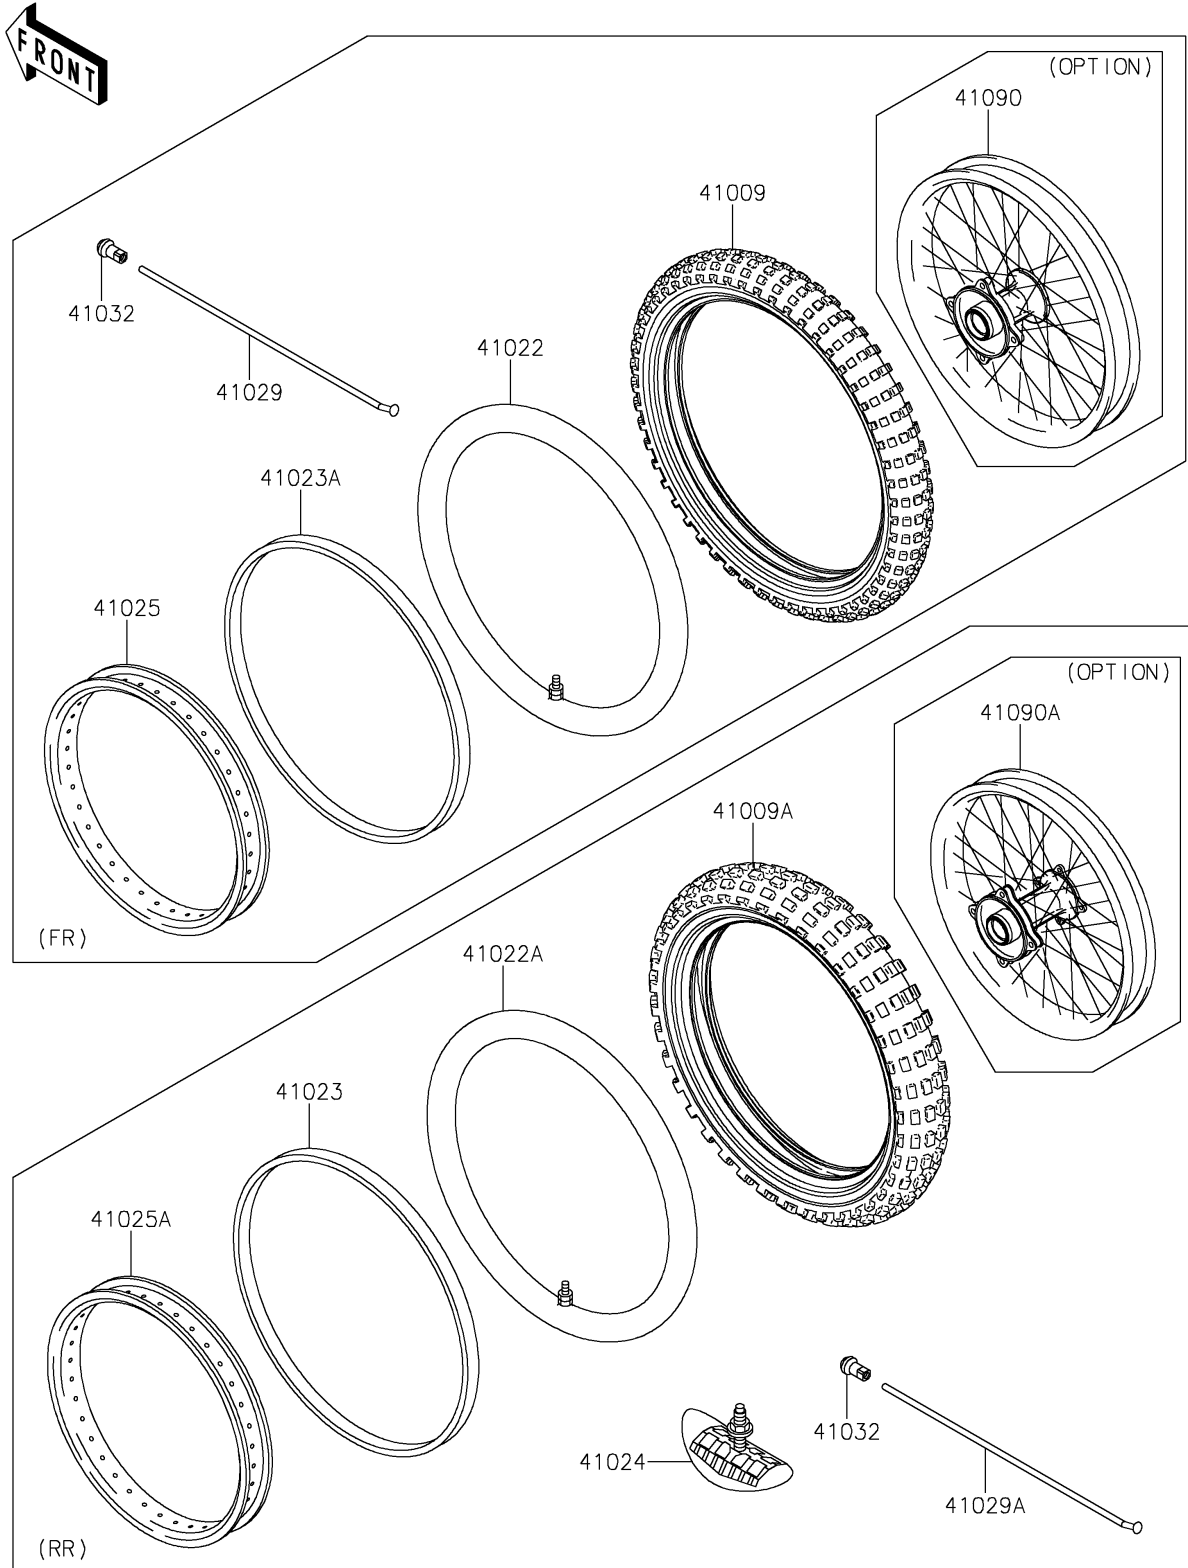

# 2023 KX™ 65 PARTS DIAGRAM

Wheels/Tires

F2210

## 2023 KX™65 PARTS LIST

### Wheels/Tires

ITEM NAME	PART NUMBER	QUANTITY
TIRE,FR,60/100-14 30M,D756F(D) (Ref # 41009)	41009-0105	1
TIRE,RR,80/100-12 41M,D756F(D) (Ref # 41009A)	41009-0106	1
TUBE-TIRE,60/100-14(D) (Ref # 41022)	41022-1114	1
TUBE-TIRE,80/100-12(D) (Ref # 41022A)	41022-1115	1
BAND-RIM,80/100-12(D) (Ref # 41023)	41023-1066	1
BAND-RIM,80/100-14(D) (Ref # 41023A)	41023-1068	1
STOPPER-RIM,1.60-M(DUNLOP) (Ref # 41024)	41024-010	1
RIM,FR,1.40X14,BLACK (Ref # 41025)	41025-0129-WC	1
RIM,RR,1.60X12,BLACK (Ref # 41025A)	41025-0130-WC	1
SPOKE-INNER,FR,150MMX159D (Ref # 41029)	41029-1302	28
SPOKE-INNER,RR,125.5MMX167D (Ref # 41029A)	41029-1303	28
NIPPLE-SPOKE (Ref # 41032)	41032-1055	56
WHEEL,FR,1.40X14,BLACK (Ref # 41090)	41090-0099-WC	1
WHEEL,RR,1.60X12,BLACK (Ref # 41090A)	41090-0100-WC	1