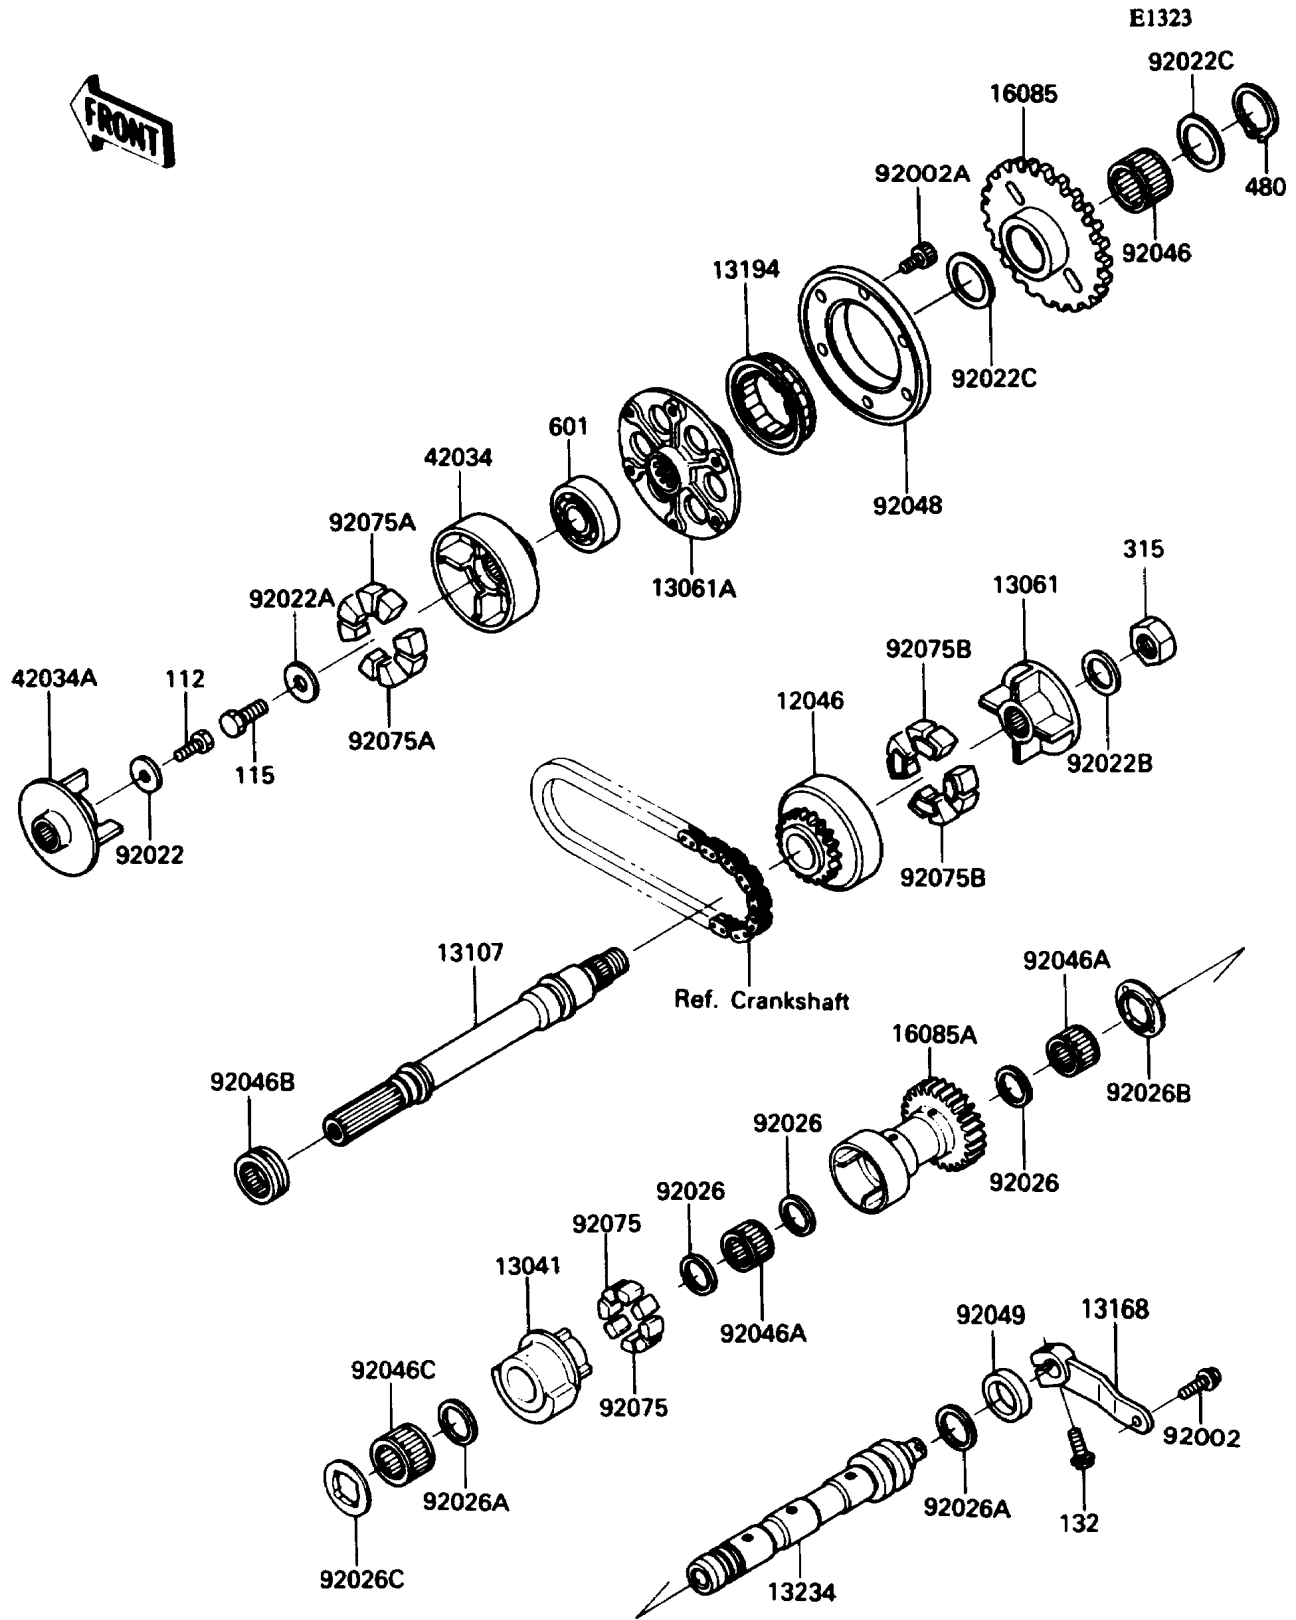

1990 Ninja® ZX™-11 PARTS DIAGRAM

Balancer

1990 Ninja® ZX™-11 PARTS LIST

Balancer

ITEM NAME	PART NUMBER	QUANTITY
SPROCKET,GENERATOR (Ref # 12046)	12046-1083	1
BALANCER (Ref # 13041)	13041-1092	1
BOSS,SPROCKET (Ref # 13061)	13061-1183	1
BOSS (Ref # 13061A)	13061-1264	1
SHAFT (Ref # 13107)	13107-1108	1
LEVER,BALANCER (Ref # 13168)	13168-1236	1
CLUTCH-ONEWAY (Ref # 13194)	13194-1086	1
SHAFT-COMP,BALANCER (Ref # 13234)	13234-1072	1
GEAR,ONEWAY CLUTCH (Ref # 16085)	16085-1173	1
GEAR,BALANCER (Ref # 16085A)	16085-1223	1
COUPLING (Ref # 42034)	42034-1055	1
COUPLING (Ref # 42034A)	42034-1056	1
BOLT,6X16 (Ref # 92002)	92002-1439	1
BOLT,SOCKET,6X12 (Ref # 92002A)	92002-1796	6
WASHER,6X19.5X2 (Ref # 92022)	92022-1517	1
WASHER,8X22X3 (Ref # 92022A)	92022-1518	1
WASHER,16X26X2 (Ref # 92022B)	92022-1519	1
WASHER,25.3X32X0.5 (Ref # 92022C)	92022-225	2
SPACER,21.3X24.3X1.5 (Ref # 92026)	92026-1213	3
SPACER,21.3X26X1 (Ref # 92026A)	92026-1223	2
SPACER (Ref # 92026B)	92026-1265	1
SPACER (Ref # 92026C)	92026-1271	1
BEARING-NEEDLE,K253020S (Ref # 92046)	92046-1022	1
BEARING-NEEDLE,K21X25X17V2 (Ref # 92046A)	92046-1105	2
BEARING-NEEDLE,RNA4903 (Ref # 92046B)	92046-1109	1
BEARING-NEEDLE (Ref # 92046C)	92046-1155	1
RACE,ONEWAY CLUTCH (Ref # 92048)	92048-1068	1
SEAL-OIL,S192705 (Ref # 92049)	92049-1174	1
DAMPER,BALANCER (Ref # 92075)	92075-1709	8

1990 Ninja® ZX™-11 PARTS LIST

Balancer

ITEM NAME	PART NUMBER	QUANTITY
DAMPER,COUPLING (Ref # 92075A)	92075-1790	4
DAMPER,COUPLING (Ref # 92075B)	92075-1810	4
BOLT-UPSET (Ref # 112)	112G0616	1
BOLT-SMALL-UPSET (Ref # 115)	115G0820	1
BOLT-FLANGED-SMALL (Ref # 132)	132J0620	1
NUT-HEX-FINE (Ref # 315)	315G1600	1
CIRCLIP-TYPE-C,25MM (Ref # 480)	480J2500	1
BEARING-BALL,#6203 (Ref # 601)	601A6203	1