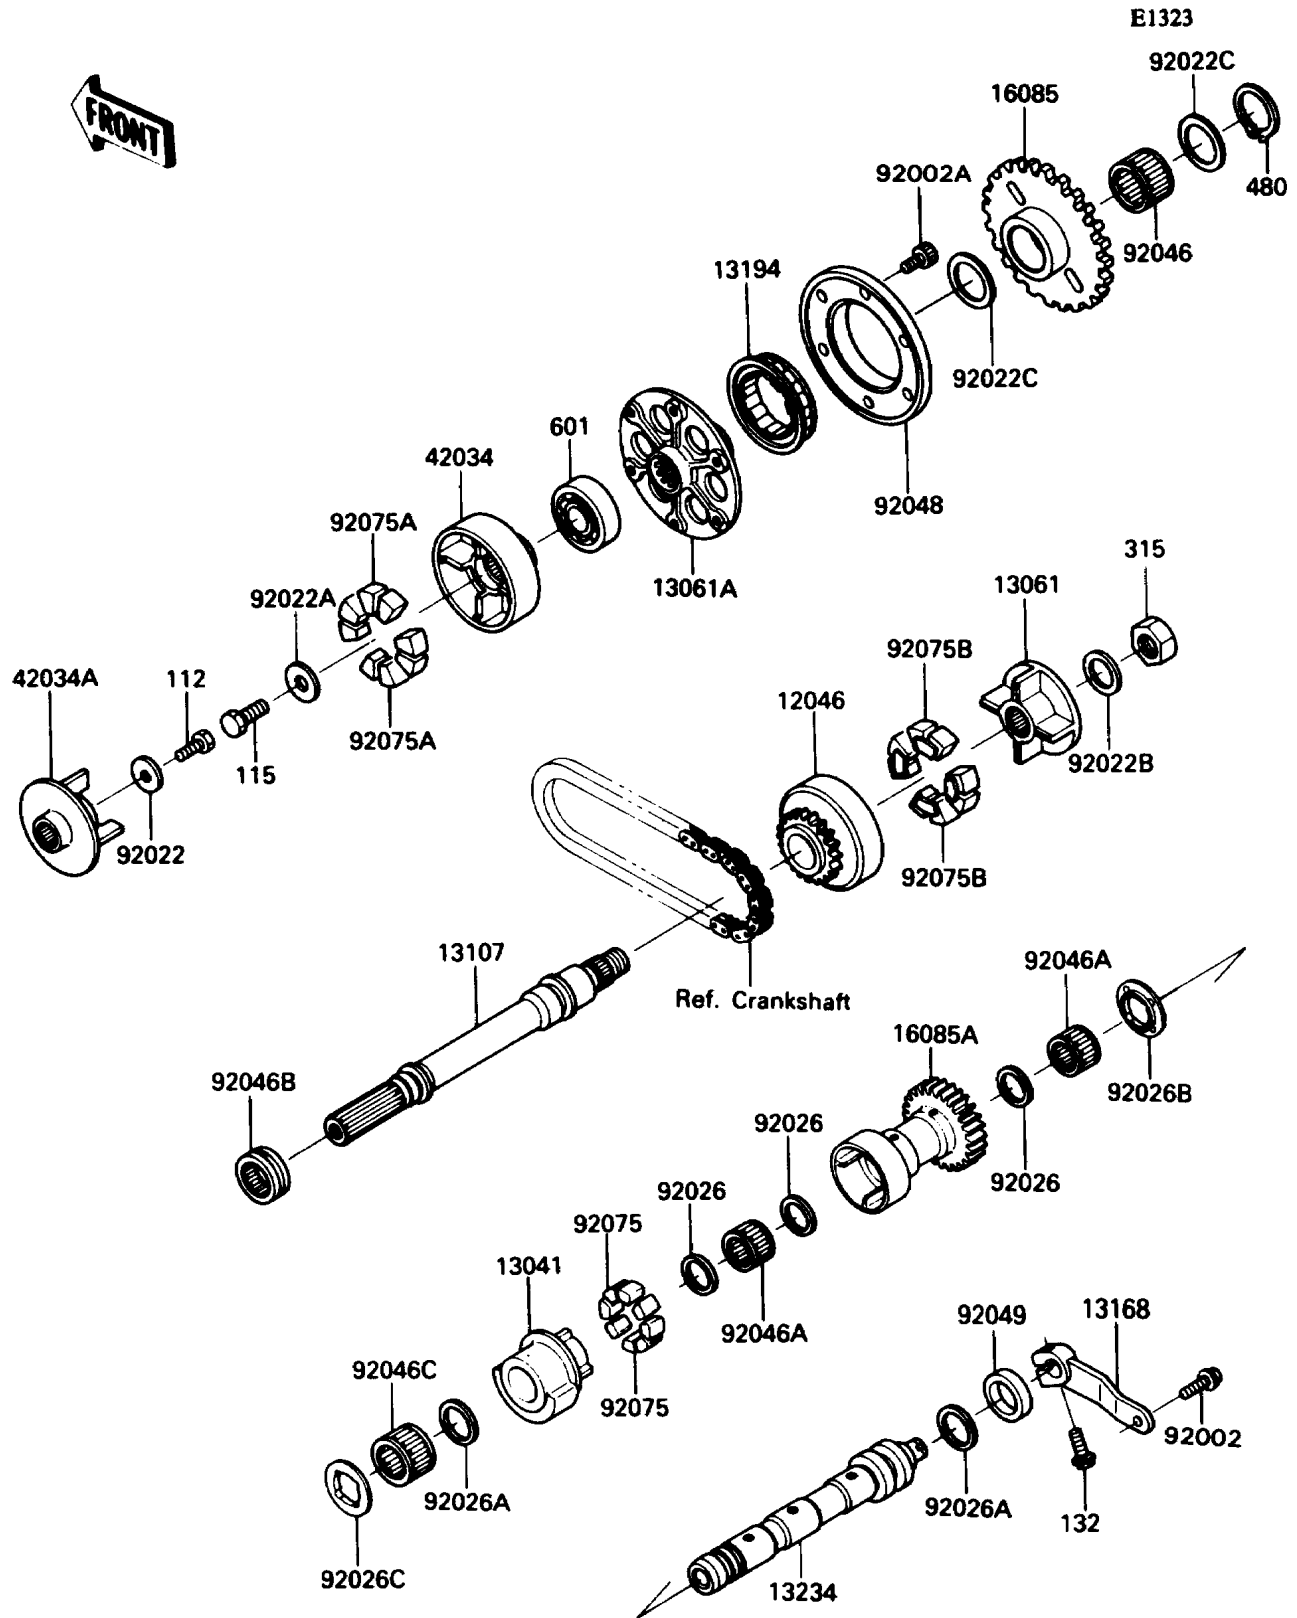

1991 Ninja® ZX™ -11 PARTS DIAGRAM

Balancer

1991 Ninja® ZX™ -11 PARTS LIST

Balancer

ITEM NAME	PART NUMBER	QUANTITY
SPROCKET,GENERATOR (Ref # 12046)	12046-1083	1
BALANCER (Ref # 13041)	13041-1092	1
BOSS,SPROCKET (Ref # 13061)	13061-1183	1
BOSS (Ref # 13061A)	13061-1264	1
SHAFT (Ref # 13107)	13107-1108	1
LEVER,BALANCER (Ref # 13168)	13168-1236	1
CLUTCH-ONEWAY (Ref # 13194)	13194-1086	1
SHAFT-COMP,BALANCER (Ref # 13234)	13234-1072	1
GEAR,ONEWAY CLUTCH (Ref # 16085)	16085-1173	1
GEAR,BALANCER (Ref # 16085A)	16085-1223	1
COUPLING (Ref # 42034)	42034-1055	1
COUPLING (Ref # 42034A)	42034-1056	1
BOLT,6X16 (Ref # 92002)	92002-1439	1
BOLT,SOCKET,6X12 (Ref # 92002A)	92002-1796	6
WASHER,6X19.5X2 (Ref # 92022)	92022-1517	1
WASHER,8X22X3 (Ref # 92022A)	92022-1518	1
WASHER,16X26X2 (Ref # 92022B)	92022-1519	1
WASHER,25.3X32X0.5 (Ref # 92022C)	92022-225	2
SPACER,21.3X24.3X1.5 (Ref # 92026)	92026-1213	3
SPACER,21.3X26X1 (Ref # 92026A)	92026-1223	2
SPACER (Ref # 92026B)	92026-1265	1
SPACER (Ref # 92026C)	92026-1271	1
BEARING-NEEDLE,K253020S (Ref # 92046)	92046-1022	1
BEARING-NEEDLE,K21X25X17V2 (Ref # 92046A)	92046-1105	2
BEARING-NEEDLE,RNA4903 (Ref # 92046B)	92046-1109	1
BEARING-NEEDLE (Ref # 92046C)	92046-1155	1
RACE,ONEWAY CLUTCH (Ref # 92048)	92048-1068	1
SEAL-OIL,S192705 (Ref # 92049)	92049-1174	1
DAMPER,BALANCER (Ref # 92075)	92075-1709	8

1991 Ninja® ZX™ -11 PARTS LIST

Balancer

ITEM NAME	PART NUMBER	QUANTITY
DAMPER,COUPLING (Ref # 92075A)	92075-1790	4
DAMPER,COUPLING (Ref # 92075B)	92075-1810	4
BOLT-UPSET (Ref # 112)	112G0616	1
BOLT-SMALL-UPSET (Ref # 115)	115G0820	1
BOLT-FLANGED-SMALL (Ref # 132)	132J0620	1
NUT-HEX-FINE (Ref # 315)	315G1600	1
CIRCLIP-TYPE-C,25MM (Ref # 480)	480J2500	1
BEARING-BALL,#6203 (Ref # 601)	601A6203	1