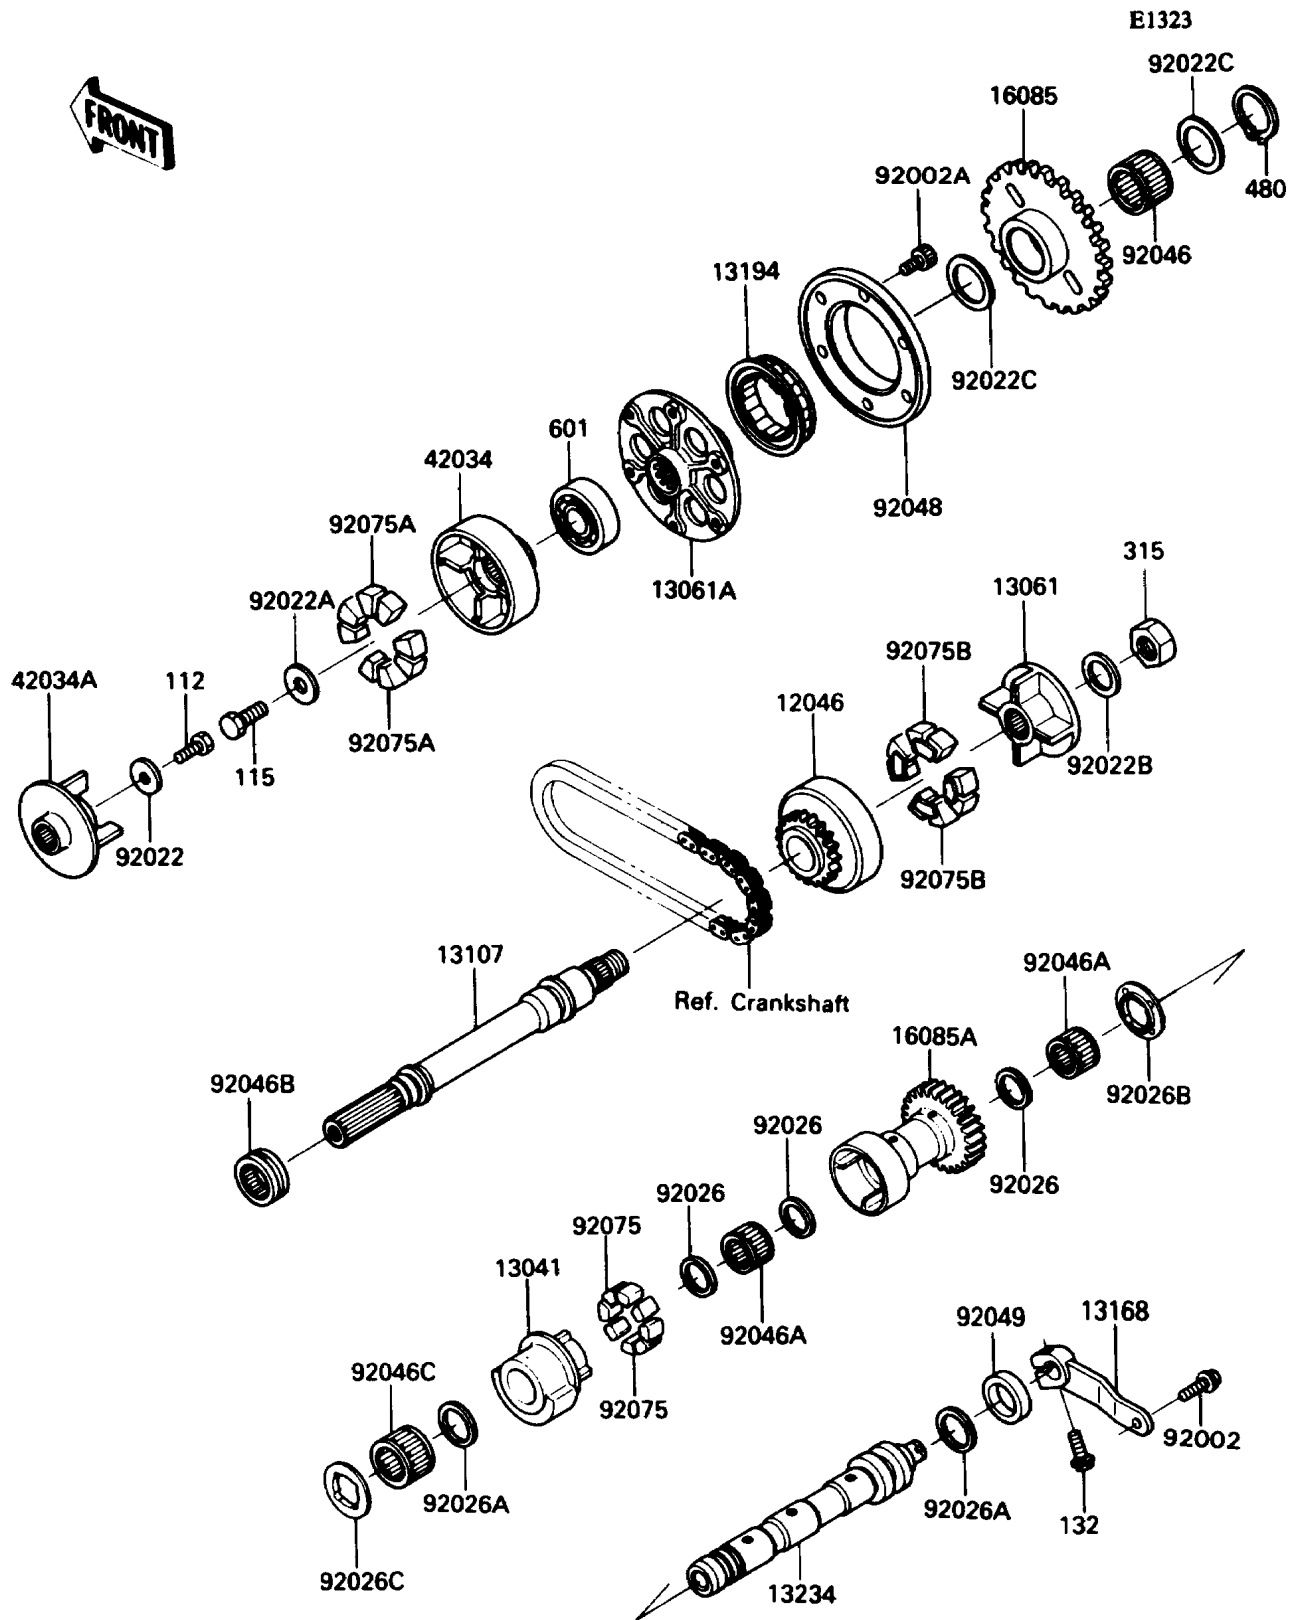

1991 Ninja® ZX™ -11 PARTS DIAGRAM

Balancer

1991 Ninja® ZX™ -11 PARTS LIST

Balancer

ITEM NAME	PART NUMBER	QUANTITY
SPROCKET,GENERATOR (Ref # 12046)	12046-1083	1
BALANCER (Ref # 13041)	13041-1092	1
BOSS,SPROCKET (Ref # 13061)	13061-1183	1
BOSS (Ref # 13061A)	13061-1264	1
SHAFT (Ref # 13107)	13107-1108	1
LEVER,BALANCER (Ref # 13168)	13168-1236	1
CLUTCH-ONEWAY (Ref # 13194)	13194-1086	1
SHAFT-COMP,BALANCER (Ref # 13234)	13234-1072	1
GEAR,ONEWAY CLUTCH (Ref # 16085)	16085-1173	1
GEAR,BALANCER (Ref # 16085A)	16085-1223	1
COUPLING (Ref # 42034)	42034-1055	1
COUPLING (Ref # 42034A)	42034-1056	1
BOLT,6X16 (Ref # 92002)	92002-1439	1
BOLT,SOCKET,6X12 (Ref # 92002A)	92002-1796	6
WASHER,6X19.5X2 (Ref # 92022)	92022-1517	1
WASHER,8X22X3 (Ref # 92022A)	92022-1518	1
WASHER,16X26X2 (Ref # 92022B)	92022-1519	1
WASHER,25.3X32X0.5 (Ref # 92022C)	92022-225	2
SPACER,21.3X24.3X1.5 (Ref # 92026)	92026-1213	3
SPACER,21.3X26X1 (Ref # 92026A)	92026-1223	2
SPACER (Ref # 92026B)	92026-1265	1
SPACER (Ref # 92026C)	92026-1271	1
BEARING-NEEDLE,K253020S (Ref # 92046)	92046-1022	1
BEARING-NEEDLE,K21X25X17V2 (Ref # 92046A)	92046-1105	2
BEARING-NEEDLE,RNA4903 (Ref # 92046B)	92046-1109	1
BEARING-NEEDLE (Ref # 92046C)	92046-1155	1
RACE,ONEWAY CLUTCH (Ref # 92048)	92048-1068	1
SEAL-OIL,S192705 (Ref # 92049)	92049-1174	1
DAMPER,BALANCER (Ref # 92075)	92075-1709	8

1991 Ninja® ZX™ -11 PARTS LIST

Balancer

ITEM NAME	PART NUMBER	QUANTITY
DAMPER,COUPLING (Ref # 92075A)	92075-1790	4
DAMPER,COUPLING (Ref # 92075B)	92075-1810	4
BOLT-UPSET (Ref # 112)	112G0616	1
BOLT-SMALL-UPSET (Ref # 115)	115G0820	1
BOLT-FLANGED-SMALL (Ref # 132)	132J0620	1
NUT-HEX-FINE (Ref # 315)	315G1600	1
CIRCLIP-TYPE-C,25MM (Ref # 480)	480J2500	1
BEARING-BALL,#6203 (Ref # 601)	601A6203	1