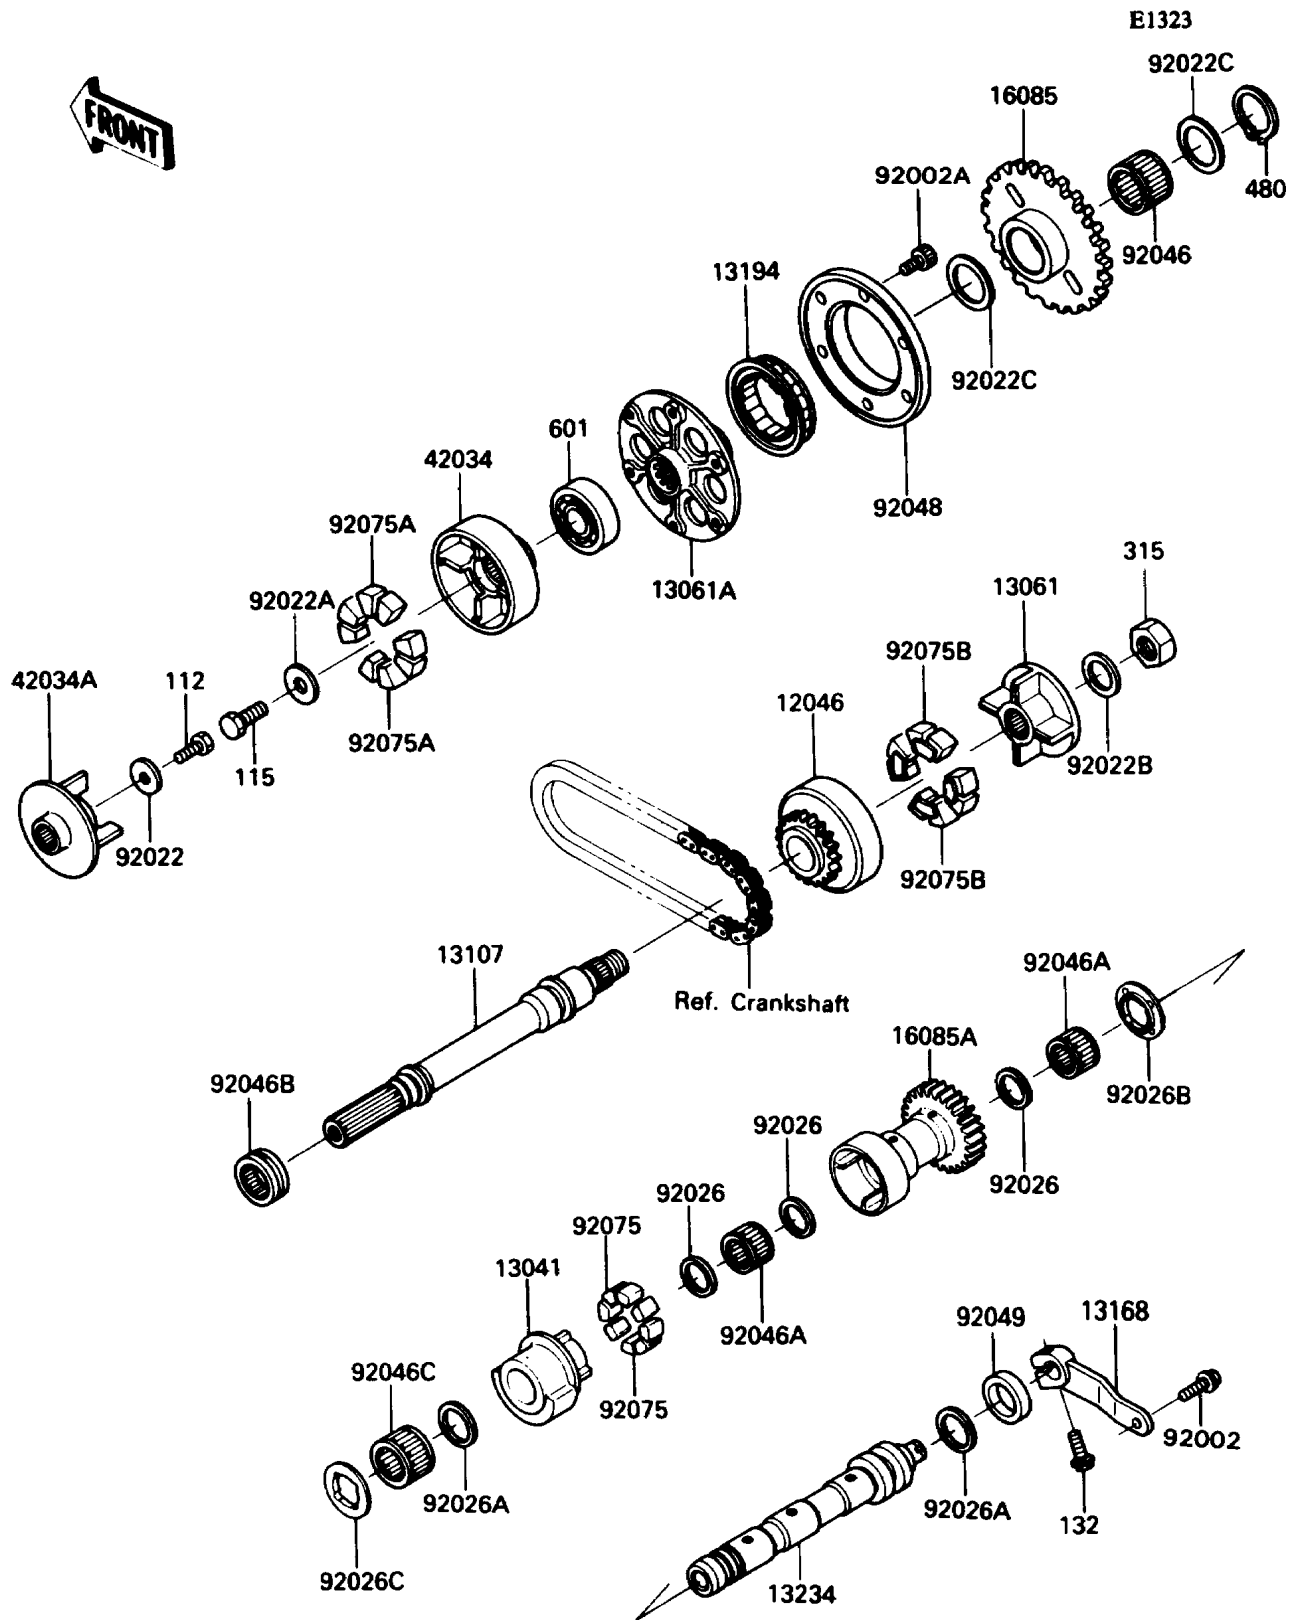

# 1992 Ninja® ZX™ -11 PARTS DIAGRAM

Balancer

# 1992 Ninja® ZX™ -11 PARTS LIST

## Balancer

ITEM NAME	PART NUMBER	QUANTITY
SPROCKET,GENERATOR (Ref # 12046)	12046-1083	1
BALANCER (Ref # 13041)	13041-1092	1
BOSS,SPROCKET (Ref # 13061)	13061-1183	1
BOSS (Ref # 13061A)	13061-1264	1
SHAFT (Ref # 13107)	13107-1108	1
LEVER,BALANCER (Ref # 13168)	13168-1236	1
CLUTCH-ONEWAY (Ref # 13194)	13194-1086	1
SHAFT-COMP,BALANCER (Ref # 13234)	13234-1072	1
GEAR,ONEWAY CLUTCH (Ref # 16085)	16085-1173	1
GEAR,BALANCER (Ref # 16085A)	16085-1223	1
COUPLING (Ref # 42034)	42034-1055	1
COUPLING (Ref # 42034A)	42034-1056	1
BOLT,6X16 (Ref # 92002)	92002-1439	1
BOLT,SOCKET,6X12 (Ref # 92002A)	92002-1796	6
WASHER,6X19.5X2 (Ref # 92022)	92022-1517	1
WASHER,8X22X3 (Ref # 92022A)	92022-1518	1
WASHER,16X26X2 (Ref # 92022B)	92022-1519	1
WASHER,25.3X32X0.5 (Ref # 92022C)	92022-225	2
SPACER,21.3X24.3X1.5 (Ref # 92026)	92026-1213	3
SPACER,21.3X26X1 (Ref # 92026A)	92026-1223	2
SPACER (Ref # 92026B)	92026-1265	1
SPACER (Ref # 92026C)	92026-1271	1
BEARING-NEEDLE,K253020S (Ref # 92046)	92046-1022	1
BEARING-NEEDLE,K21X25X17V2 (Ref # 92046A)	92046-1105	2
BEARING-NEEDLE,RNA4903 (Ref # 92046B)	92046-1109	1
BEARING-NEEDLE (Ref # 92046C)	92046-1155	1
RACE,ONEWAY CLUTCH (Ref # 92048)	92048-1068	1
SEAL-OIL,S192705 (Ref # 92049)	92049-1174	1
DAMPER,BALANCER (Ref # 92075)	92075-1709	8

### Balancer

ITEM NAME	PART NUMBER	QUANTITY
DAMPER,COUPLING (Ref # 92075A)	92075-1790	4
DAMPER,COUPLING (Ref # 92075B)	92075-1810	4
BOLT-UPSET (Ref # 112)	112G0616	1
BOLT-SMALL-UPSET (Ref # 115)	115G0820	1
BOLT-FLANGED-SMALL (Ref # 132)	132J0620	1
NUT-HEX-FINE (Ref # 315)	315G1600	1
CIRCLIP-TYPE-C,25MM (Ref # 480)	480J2500	1
BEARING-BALL,#6203 (Ref # 601)	601A6203	1