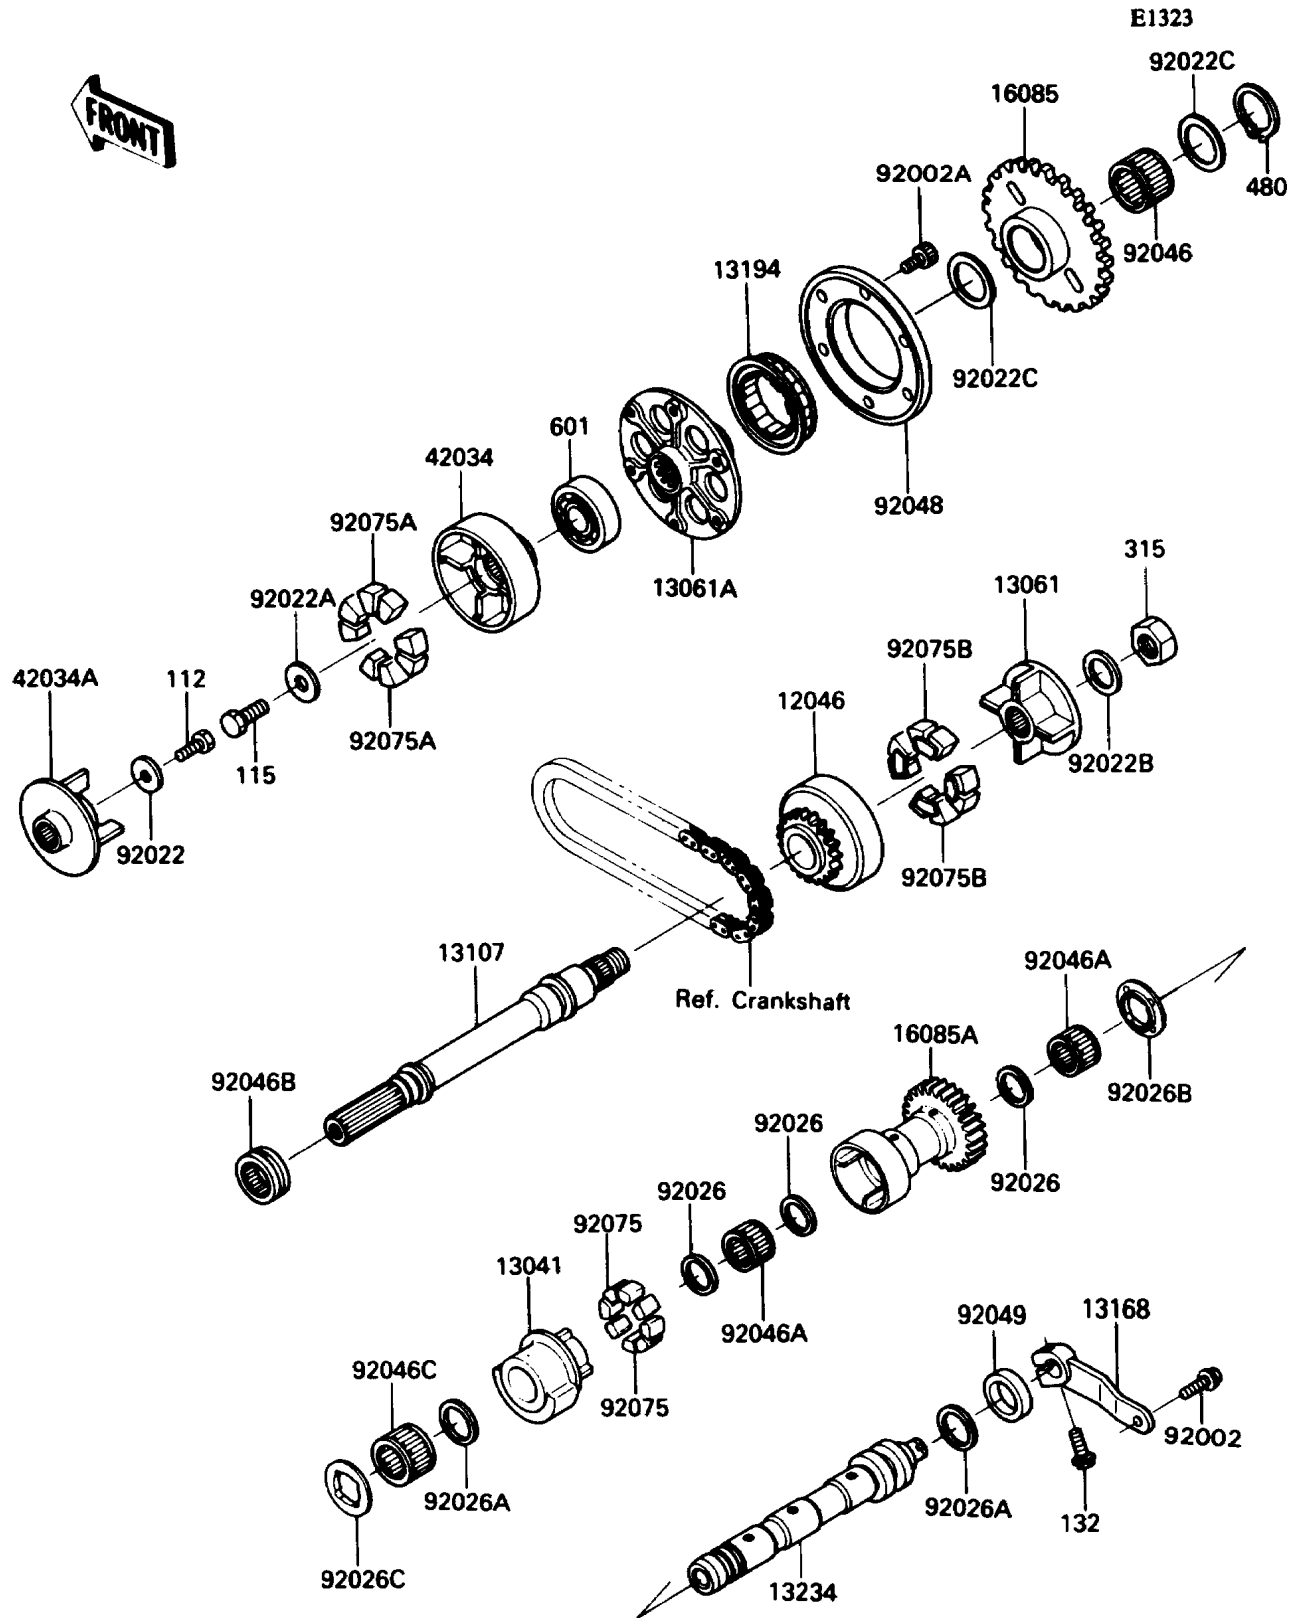

1993 Ninja® ZX™ -11 PARTS DIAGRAM

Balancer

1993 Ninja® ZX™ -11 PARTS LIST

Balancer

ITEM NAME	PART NUMBER	QUANTITY
SPROCKET,GENERATOR (Ref # 12046)	12046-1083	1
BALANCER (Ref # 13041)	13041-1092	1
BOSS,SPROCKET (Ref # 13061)	13061-1183	1
BOSS (Ref # 13061A)	13061-1264	1
SHAFT (Ref # 13107)	13107-1108	1
LEVER,BALANCER (Ref # 13168)	13168-1236	1
CLUTCH-ONEWAY (Ref # 13194)	13194-1086	1
SHAFT-COMP,BALANCER (Ref # 13234)	13234-1072	1
GEAR,ONEWAY CLUTCH (Ref # 16085)	16085-1173	1
GEAR,BALANCER (Ref # 16085A)	16085-1223	1
COUPLING (Ref # 42034)	42034-1055	1
COUPLING (Ref # 42034A)	42034-1056	1
BOLT,6X16 (Ref # 92002)	92002-1439	1
BOLT,SOCKET,6X12 (Ref # 92002A)	92002-1796	6
WASHER,6X19.5X2 (Ref # 92022)	92022-1517	1
WASHER,8X22X3 (Ref # 92022A)	92022-1518	1
WASHER,16X26X2 (Ref # 92022B)	92022-1519	1
WASHER,25.3X32X0.5 (Ref # 92022C)	92022-225	2
SPACER,21.3X24.3X1.5 (Ref # 92026)	92026-1213	3
SPACER,21.3X26X1 (Ref # 92026A)	92026-1223	2
SPACER (Ref # 92026B)	92026-1265	1
SPACER (Ref # 92026C)	92026-1271	1
BEARING-NEEDLE,K253020S (Ref # 92046)	92046-1022	1
BEARING-NEEDLE,K21X25X17V2 (Ref # 92046A)	92046-1105	2
BEARING-NEEDLE,RNA4903 (Ref # 92046B)	92046-1109	1
BEARING-NEEDLE (Ref # 92046C)	92046-1155	1
RACE,ONEWAY CLUTCH (Ref # 92048)	92048-1068	1
SEAL-OIL,S192705 (Ref # 92049)	92049-1174	1
DAMPER,BALANCER (Ref # 92075)	92075-1709	8

1993 Ninja® ZX™ -11 PARTS LIST

Balancer

ITEM NAME	PART NUMBER	QUANTITY
DAMPER,COUPLING (Ref # 92075A)	92075-1790	4
DAMPER,COUPLING (Ref # 92075B)	92075-1810	4
BOLT-UPSET (Ref # 112)	112G0616	1
BOLT-SMALL-UPSET (Ref # 115)	115G0820	1
BOLT-FLANGED-SMALL (Ref # 132)	132J0620	1
NUT-HEX-FINE (Ref # 315)	315G1600	1
CIRCLIP-TYPE-C,25MM (Ref # 480)	480J2500	1
BEARING-BALL,#6203 (Ref # 601)	601A6203	1