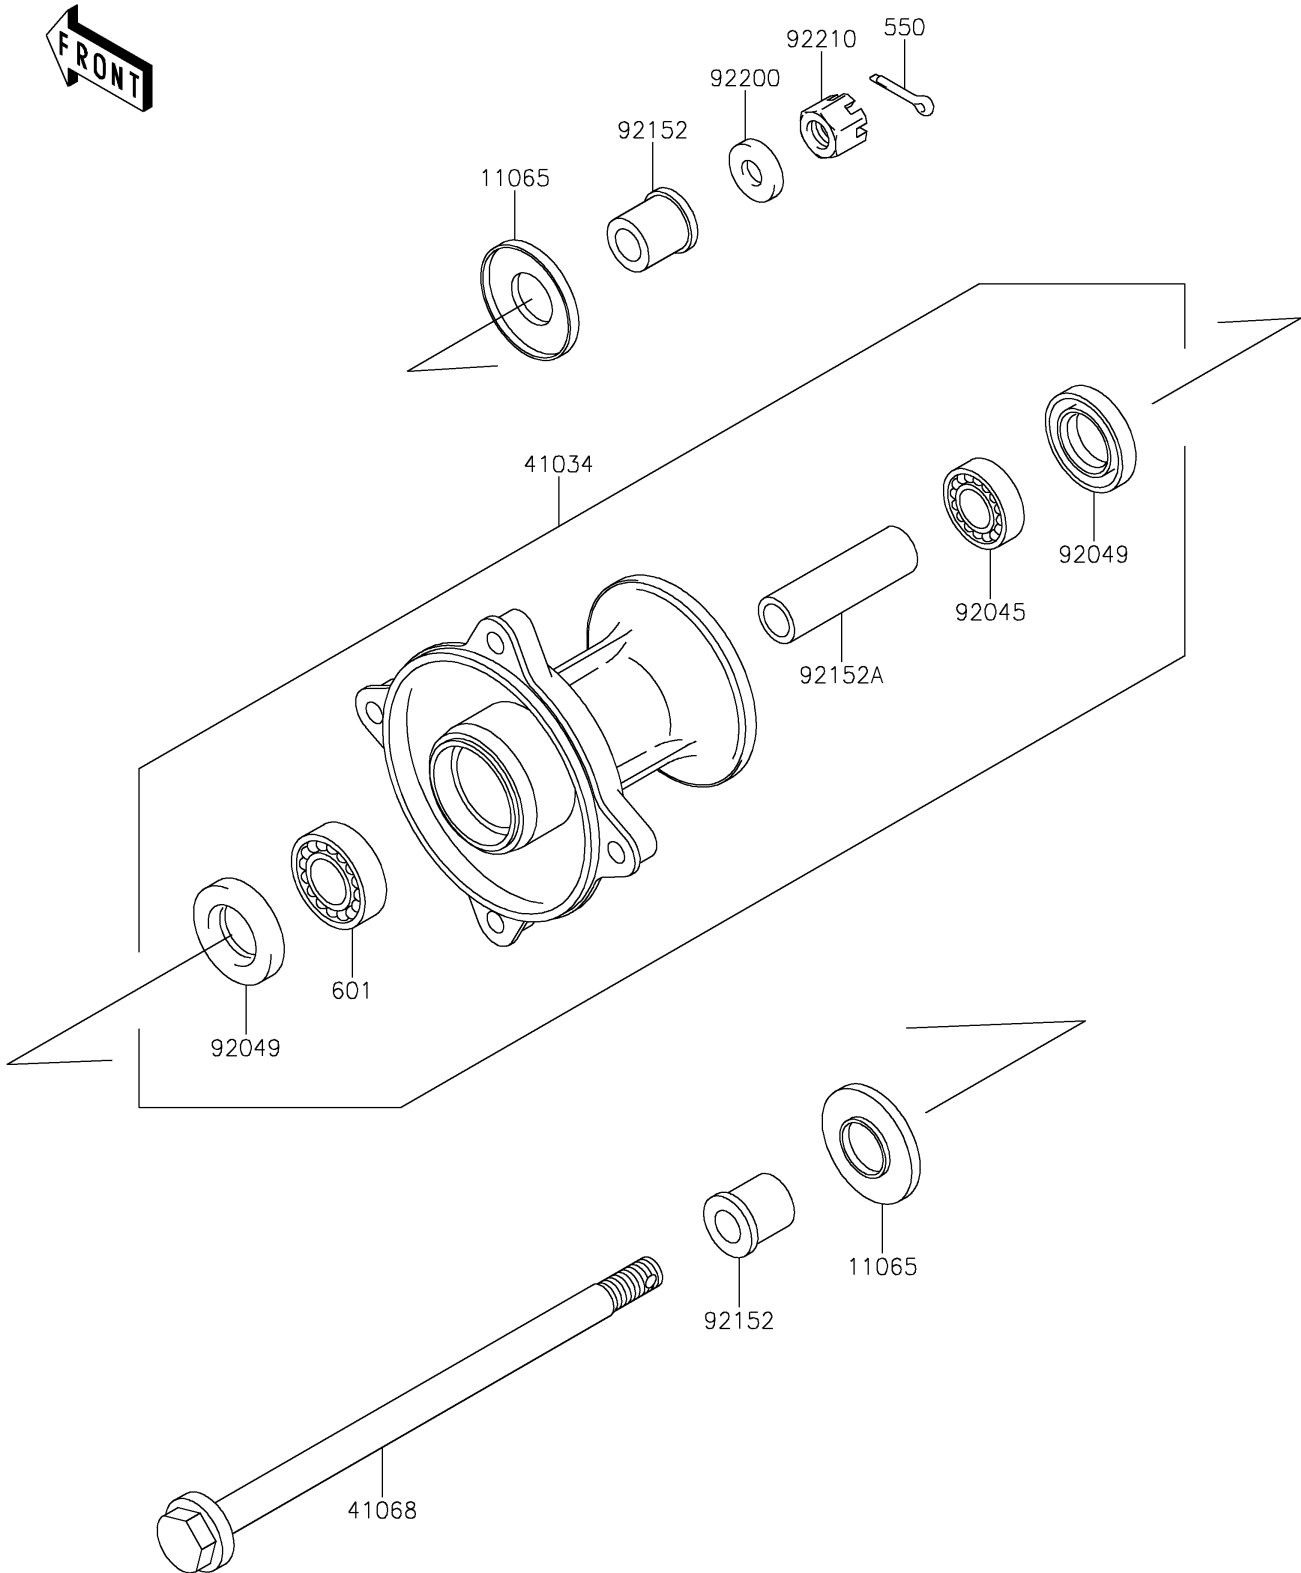

2024 KX™65 PARTS DIAGRAM

Front Hub

F2230

2024 KX™65 PARTS LIST

Front Hub

| ITEM NAME | PART NUMBER | QUANTITY |
|---|-------------|----------|
| CAP (Ref # 11065) | 11065-1137 | 2 |
| DRUM-ASSY,FRONT BRAKE (Ref # 41034) | 41034-1302 | 1 |
| AXLE,FR (Ref # 41068) | 41068-1418 | 1 |
| BEARING-BALL,TMB201LLUC3/2A (Ref # 92045) | 92045-1062 | 1 |
| SEAL-OIL,TC20376.5 (Ref # 92049) | 92049-1257 | 2 |
| COLLAR,AXLE,L=15.5 (Ref # 92152) | 92152-1196 | 2 |
| COLLAR,FR BRAKE DRUM,L=59 (Ref # 92152A) | 92152-1197 | 1 |
| WASHER,12.3X23X2.3 (Ref # 92200) | 92200-1004 | 1 |
| NUT,12MM (Ref # 92210) | 92210-7501 | 1 |
| PIN-COTTER,3.0X25 (Ref # 550) | 550AA3025 | 1 |
| BEARING-BALL,#6301UUC3 (Ref # 601) | 601B6301UU | 1 |