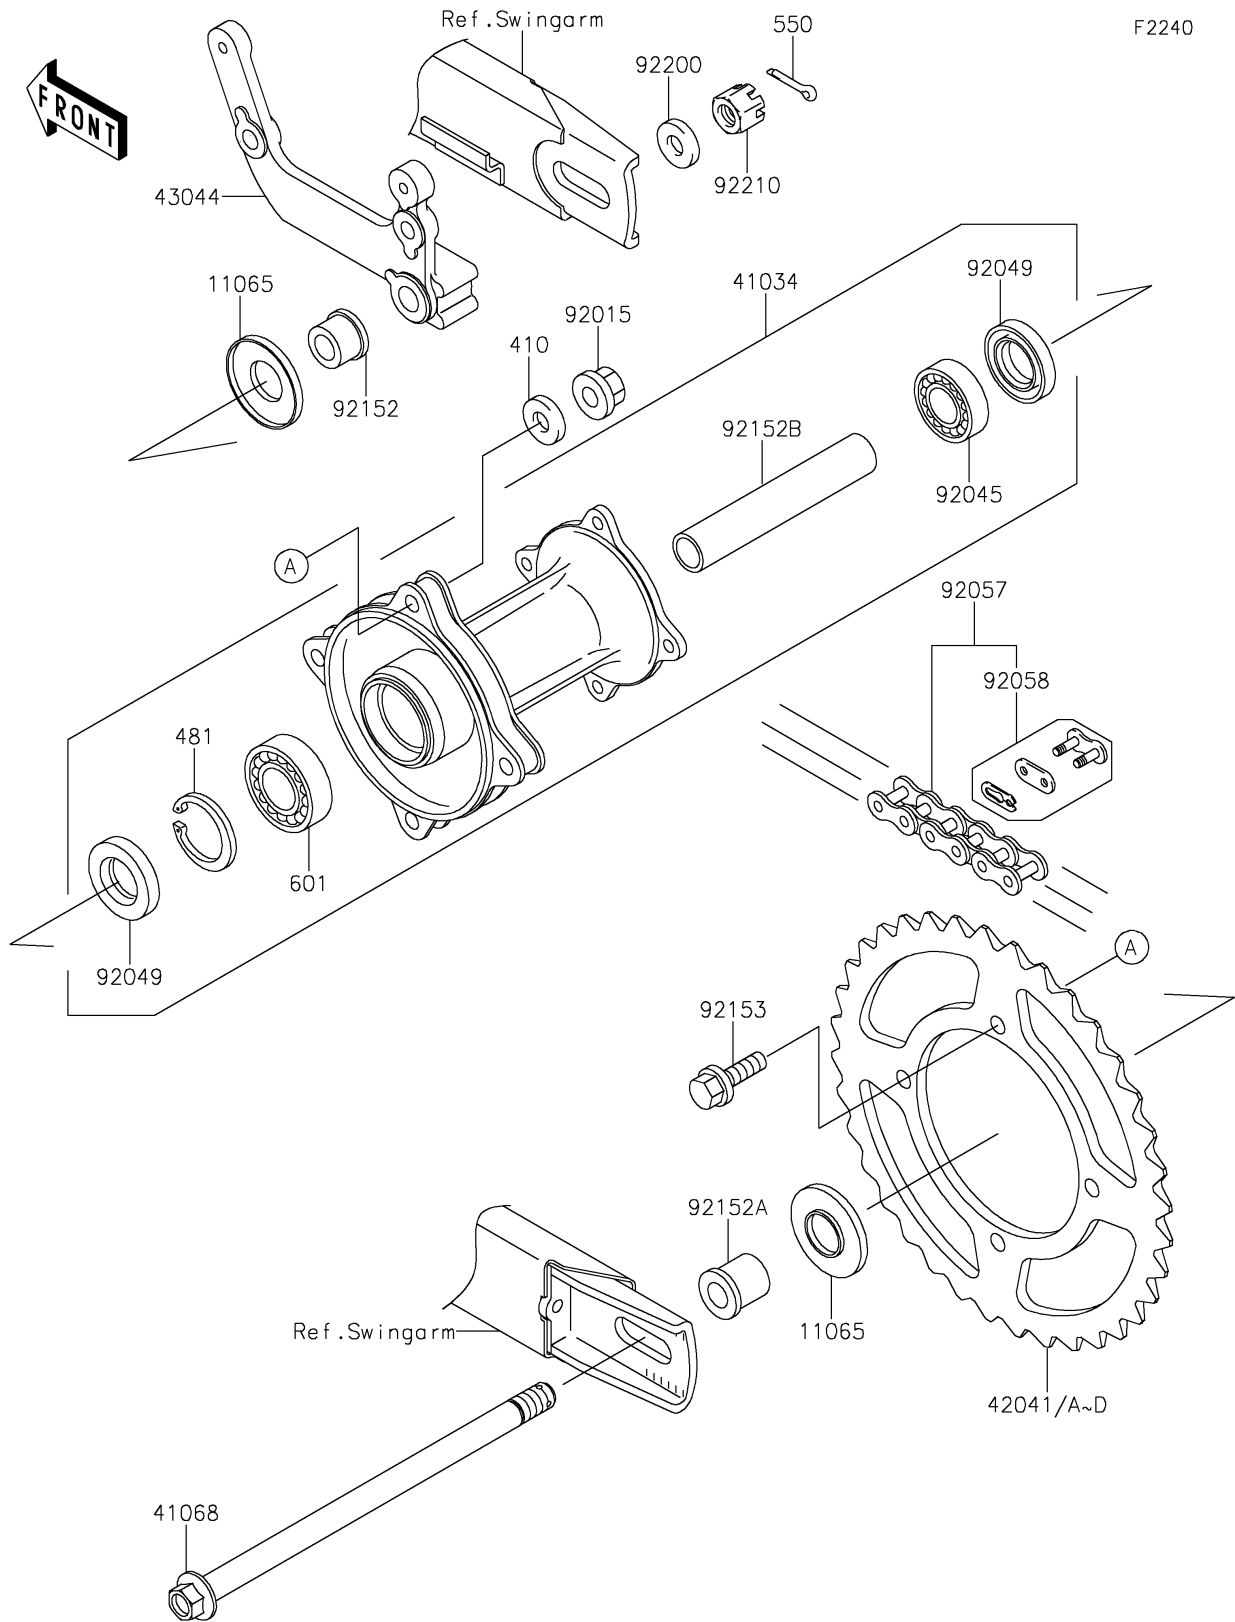

2021 KX™ 65 PARTS DIAGRAM

Rear Hub

2021 KX™ 65 PARTS LIST

Rear Hub

ITEM NAME	PART NUMBER	QUANTITY
CAP (Ref # 11065)	11065-1137	2
DRUM-ASSY,REAR BRAKE (Ref # 41034)	41034-1303	1
AXLE,RR (Ref # 41068)	41068-1419	1
SPROCKET-HUB,45T (Ref # 42041)	42041-1526	1
SPROCKET-HUB,46T (Ref # 42041A)	42041-1527	1
SPROCKET-HUB,47T (Ref # 42041B)	42041-1528	1
SPROCKET-HUB,48T (Ref # 42041C)	42041-1529	1
SPROCKET-HUB,49T (Ref # 42041D)	42041-1549	1
HOLDER-COMP-CALIPER,RR (Ref # 43044)	43044-1127	1
NUT,8MM (Ref # 92015)	92015-1432	4
BEARING-BALL,TMB201LLUC3/2A (Ref # 92045)	92045-1062	1
SEAL-OIL,TC20376.5 (Ref # 92049)	92049-1257	2
CHAIN,DRIVE,DID420BKX110L (Ref # 92057)	92057-0857	1
JOINT-CHAIN (Ref # 92058)	92058-0080	1
COLLAR,AXLE,L=15.5 (Ref # 92152)	92152-1196	1
COLLAR,RR AXLE,L=22 (Ref # 92152A)	92152-1198	1
COLLAR,RR BRAKE DRUM,L=89 (Ref # 92152B)	92152-1199	1
BOLT,FLANGED,8X28 (Ref # 92153)	92153-1101	4
WASHER,12.3X23X2.3 (Ref # 92200)	92200-1004	1
NUT,12MM (Ref # 92210)	92210-7501	1
WASHER-PLAIN-SMALL,8MM (Ref # 410)	410AA0800	4
CIRCLIP-TYPE-C,37MM (Ref # 481)	481J3700	1
PIN-COTTER,3.0X25 (Ref # 550)	550AA3025	1
BEARING-BALL,#6301UUC3 (Ref # 601)	601B6301UU	1