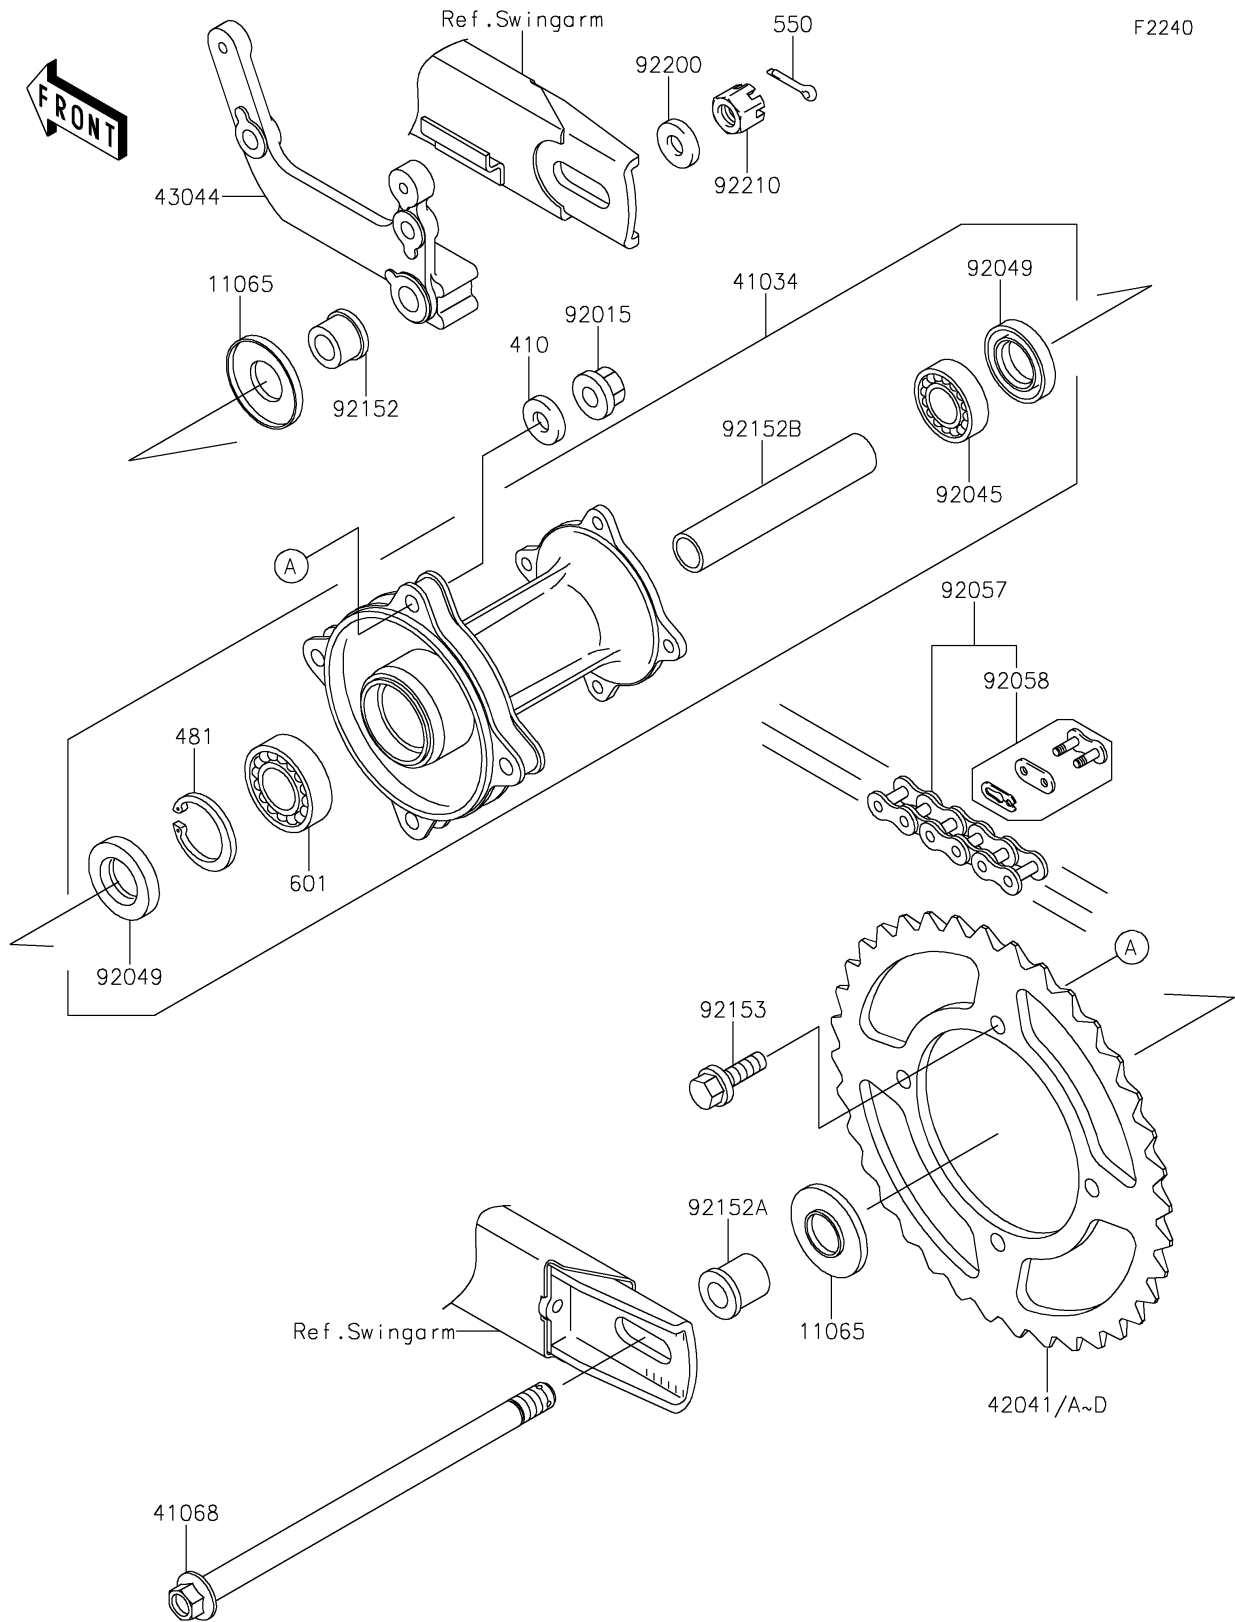

2022 KX™65 PARTS DIAGRAM

Rear Hub

2022 KX™65 PARTS LIST

Rear Hub

ITEM NAME	PART NUMBER	QUANTITY
CAP (Ref # 11065)	11065-1137	2
DRUM-ASSY,REAR BRAKE (Ref # 41034)	41034-1303	1
AXLE,RR (Ref # 41068)	41068-1419	1
SPROCKET-HUB,45T (Ref # 42041)	42041-1526	1
SPROCKET-HUB,46T (Ref # 42041A)	42041-1527	1
SPROCKET-HUB,47T (Ref # 42041B)	42041-1528	1
SPROCKET-HUB,48T (Ref # 42041C)	42041-1529	1
SPROCKET-HUB,49T (Ref # 42041D)	42041-1549	1
HOLDER-COMP-CALIPER,RR (Ref # 43044)	43044-1127	1
NUT,8MM (Ref # 92015)	92015-1432	4
BEARING-BALL,TMB201LLUC3/2A (Ref # 92045)	92045-1062	1
SEAL-OIL,TC20376.5 (Ref # 92049)	92049-1257	2
CHAIN,DRIVE,DID420BKX110L (Ref # 92057)	92057-0857	1
JOINT-CHAIN (Ref # 92058)	92058-0080	1
COLLAR,AXLE,L=15.5 (Ref # 92152)	92152-1196	1
COLLAR,RR AXLE,L=22 (Ref # 92152A)	92152-1198	1
COLLAR,RR BRAKE DRUM,L=89 (Ref # 92152B)	92152-1199	1
BOLT,FLANGED,8X28 (Ref # 92153)	92153-1101	4
WASHER,12.3X23X2.3 (Ref # 92200)	92200-1004	1
NUT,12MM (Ref # 92210)	92210-7501	1
WASHER-PLAIN-SMALL,8MM (Ref # 410)	410AA0800	4
CIRCLIP-TYPE-C,37MM (Ref # 481)	481J3700	1
PIN-COTTER,3.0X25 (Ref # 550)	550AA3025	1
BEARING-BALL,#6301UUC3 (Ref # 601)	601B6301UU	1