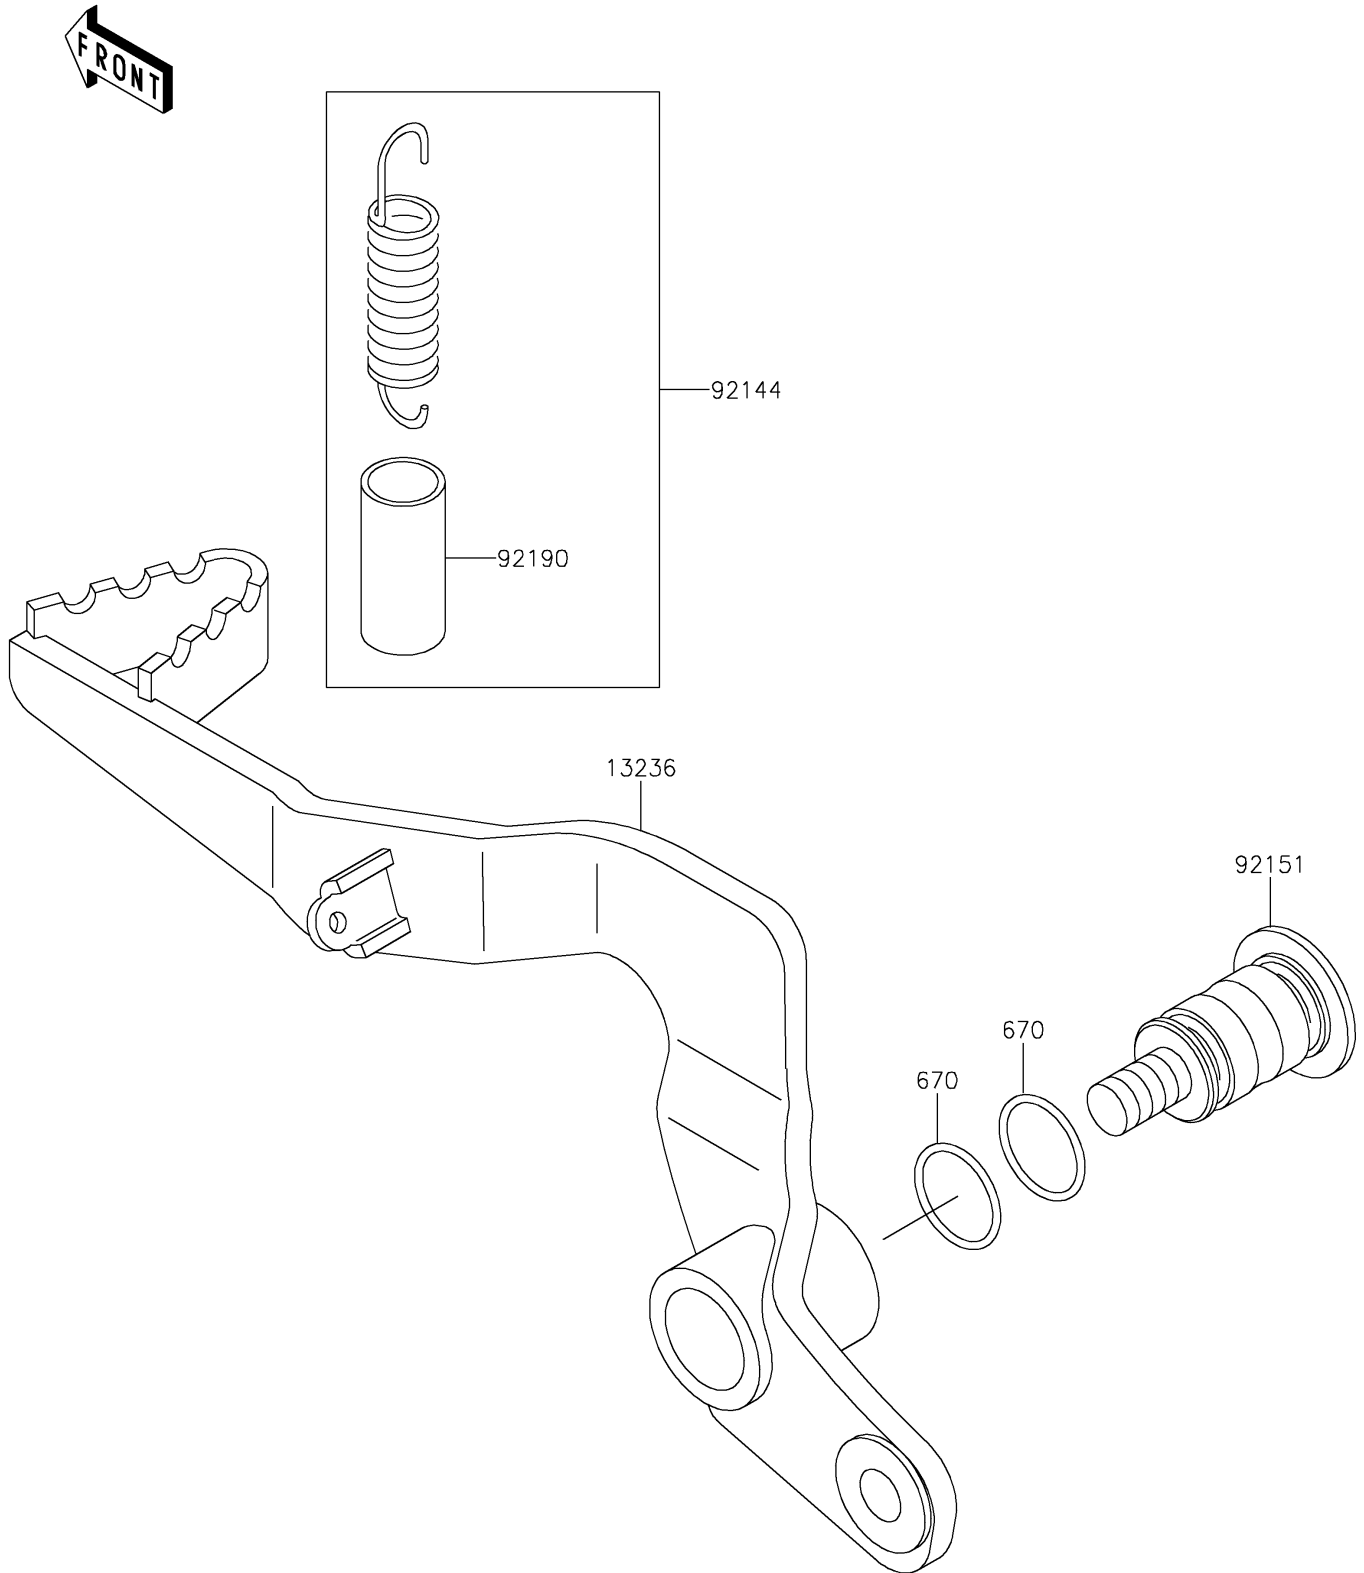

2022 KX™ 65 PARTS DIAGRAM

Brake Pedal

F2260

2022 KX™65 PARTS LIST

Brake Pedal

ITEM NAME	PART NUMBER	QUANTITY
LEVER-COMP,BRAKE PEDAL,STEEL (Ref # 13236)	13236-1369	1
SPRING,BRAKE PEDAL RETURN (Ref # 92144)	92144-1752	1
BOLT,BRAKE PEDAL,8MM (Ref # 92151)	92151-1572	1
TUBE,13X16X25 (Ref # 92190)	92190-1488	1
O RING,12MM (Ref # 670)	670B2012	2