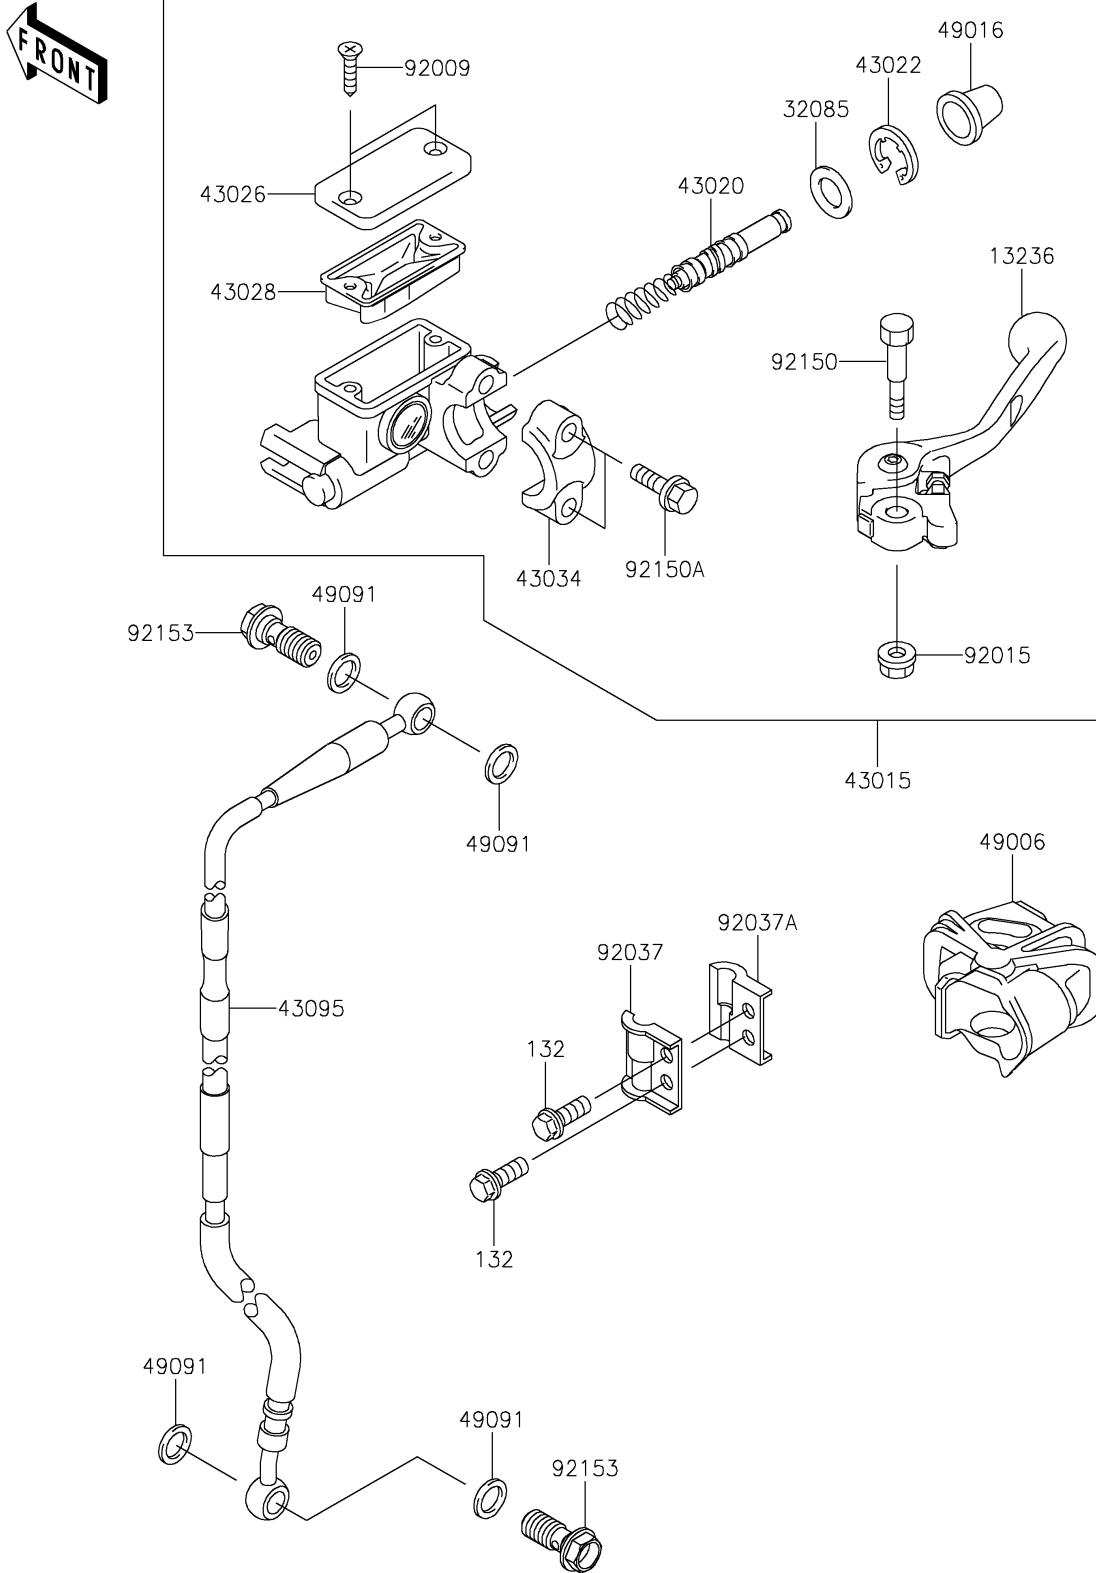

2021 KX™ 65 PARTS DIAGRAM

Front Master Cylinder

F2291

2021 KX™ 65 PARTS LIST

Front Master Cylinder

ITEM NAME	PART NUMBER	QUANTITY
LEVER-COMP,FRONT BRAKE (Ref # 13236)	13236-0712	1
STOPPER (Ref # 32085)	32085-1508	1
CYLINDER-ASSY-MASTER,FR (Ref # 43015)	43015-0564	1
PISTON-COMP-BRAKE (Ref # 43020)	43020-1121	1
STOPPER-BRAKE,PISTON (Ref # 43022)	43022-1010	1
CAP-BRAKE,MASTER CYLINDER (Ref # 43026)	43026-0020	1
DIAPHRAGM (Ref # 43028)	43028-1067	1
HOLDER-BRAKE (Ref # 43034)	43034-1110	1
HOSE-BRAKE,FR (Ref # 43095)	43095-0672	1
BOOT,FRONT BRAKE LEVER (Ref # 49006)	49006-0078	1
COVER-SEAL,MASTER CYLINDER (Ref # 49016)	49016-1044	1
WASHER-SEAL,10.1X14.5X1.5 (Ref # 49091)	49091-0001	4
SCREW (Ref # 92009)	92009-1795	2
NUT,FLANGED,6MM (Ref # 92015)	92015-1528	1
CLAMP,BRAKE HOSE,OUTSIDE (Ref # 92037)	92037-1362	1
CLAMP,BRAKE HOSE,INSIDE (Ref # 92037A)	92037-1363	1
BOLT,LEVER SET (Ref # 92150)	92150-1451	1
BOLT (Ref # 92150A)	92150-1452	2
BOLT,OIL,L=23 (Ref # 92153)	92153-1419	2
BOLT-FLANGED-SMALL,6X16 (Ref # 132)	132BA0616	2