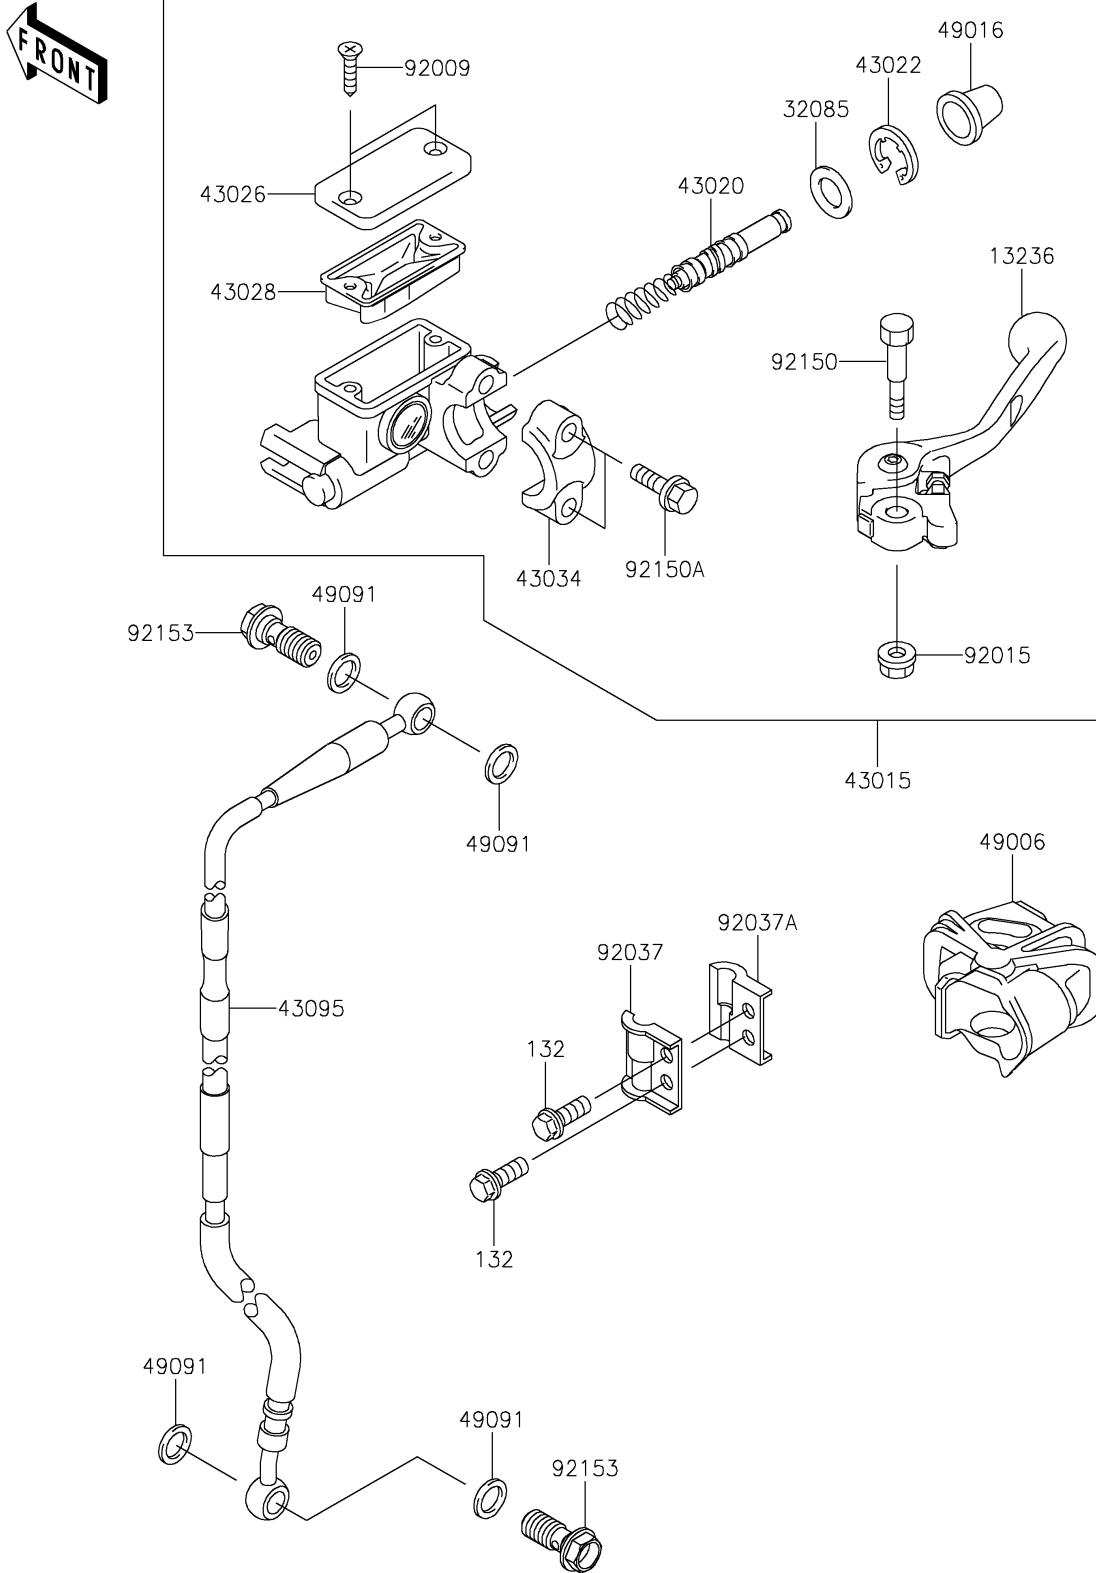

2023 KX™ 65 PARTS DIAGRAM

Front Master Cylinder

F2291

2023 KX™65 PARTS LIST

Front Master Cylinder

ITEM NAME	PART NUMBER	QUANTITY
LEVER-COMP,FRONT BRAKE (Ref # 13236)	13236-0712	1
STOPPER (Ref # 32085)	32085-1508	1
CYLINDER-ASSY-MASTER,FR (Ref # 43015)	43015-0564	1
PISTON-COMP-BRAKE (Ref # 43020)	43020-1121	1
STOPPER-BRAKE,PISTON (Ref # 43022)	43022-1010	1
CAP-BRAKE,MASTER CYLINDER (Ref # 43026)	43026-0020	1
DIAPHRAGM (Ref # 43028)	43028-1067	1
HOLDER-BRAKE (Ref # 43034)	43034-1110	1
HOSE-BRAKE,FR (Ref # 43095)	43095-0672	1
BOOT,FRONT BRAKE LEVER (Ref # 49006)	49006-0078	1
COVER-SEAL,MASTER CYLINDER (Ref # 49016)	49016-1044	1
WASHER-SEAL,10.1X14.5X1.5 (Ref # 49091)	49091-0001	4
SCREW (Ref # 92009)	92009-1795	2
NUT,FLANGED,6MM (Ref # 92015)	92015-1528	1
CLAMP,BRAKE HOSE,OUTSIDE (Ref # 92037)	92037-1362	1
CLAMP,BRAKE HOSE,INSIDE (Ref # 92037A)	92037-1363	1
BOLT,LEVER SET (Ref # 92150)	92150-1451	1
BOLT (Ref # 92150A)	92150-1452	2
BOLT,OIL,L=23 (Ref # 92153)	92153-1419	2
BOLT-FLANGED-SMALL,6X16 (Ref # 132)	132BA0616	2