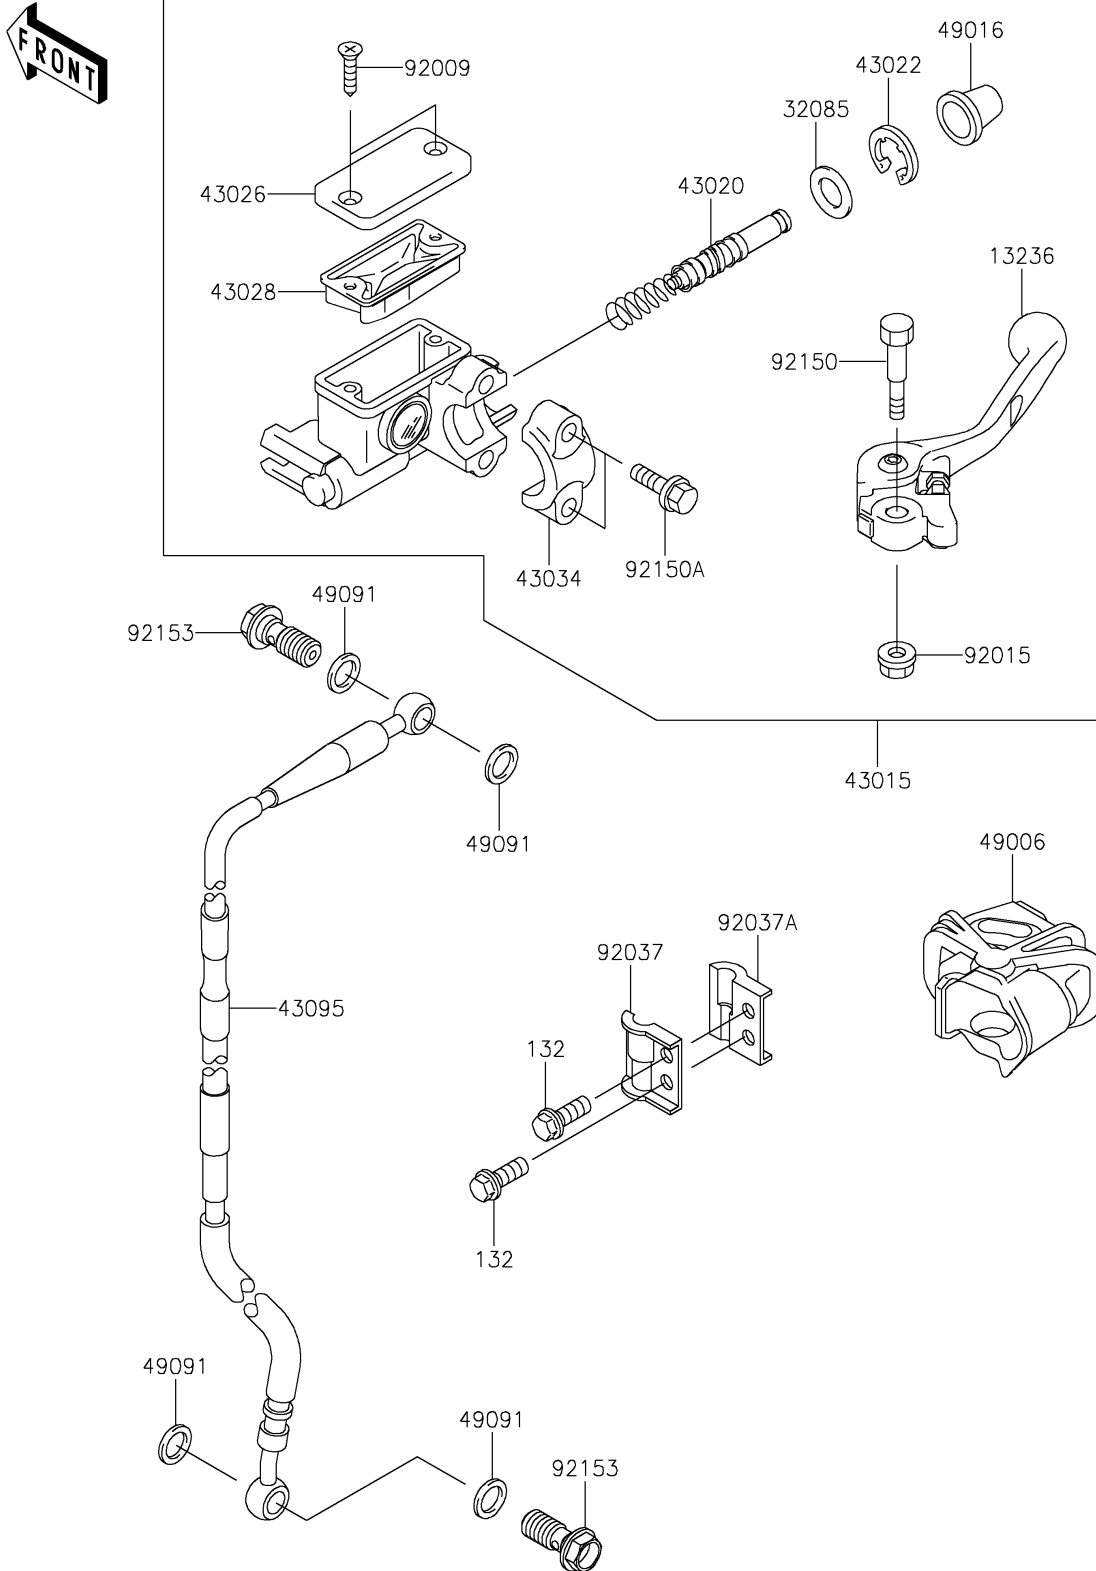

2023 KX™ 65 PARTS DIAGRAM

Front Master Cylinder

F2291

2023 KX™65 PARTS LIST

Front Master Cylinder

ITEM NAME	PART NUMBER	QUANTITY
LEVER-COMP,FRONT BRAKE (Ref # 13236)	13236-0712	1
STOPPER (Ref # 32085)	32085-1508	1
CYLINDER-ASSY-MASTER,FR (Ref # 43015)	43015-0564	1
PISTON-COMP-BRAKE (Ref # 43020)	43020-1121	1
STOPPER-BRAKE,PISTON (Ref # 43022)	43022-1010	1
CAP-BRAKE,MASTER CYLINDER (Ref # 43026)	43026-0020	1
DIAPHRAGM (Ref # 43028)	43028-1067	1
HOLDER-BRAKE (Ref # 43034)	43034-1110	1
HOSE-BRAKE,FR (Ref # 43095)	43095-0672	1
BOOT,FRONT BRAKE LEVER (Ref # 49006)	49006-0078	1
COVER-SEAL,MASTER CYLINDER (Ref # 49016)	49016-1044	1
WASHER-SEAL,10.1X14.5X1.5 (Ref # 49091)	49091-0001	4
SCREW (Ref # 92009)	92009-1795	2
NUT,FLANGED,6MM (Ref # 92015)	92015-1528	1
CLAMP,BRAKE HOSE,OUTSIDE (Ref # 92037)	92037-1362	1
CLAMP,BRAKE HOSE,INSIDE (Ref # 92037A)	92037-1363	1
BOLT,LEVER SET (Ref # 92150)	92150-1451	1
BOLT (Ref # 92150A)	92150-1452	2
BOLT,OIL,L=23 (Ref # 92153)	92153-1419	2
BOLT-FLANGED-SMALL,6X16 (Ref # 132)	132BA0616	2