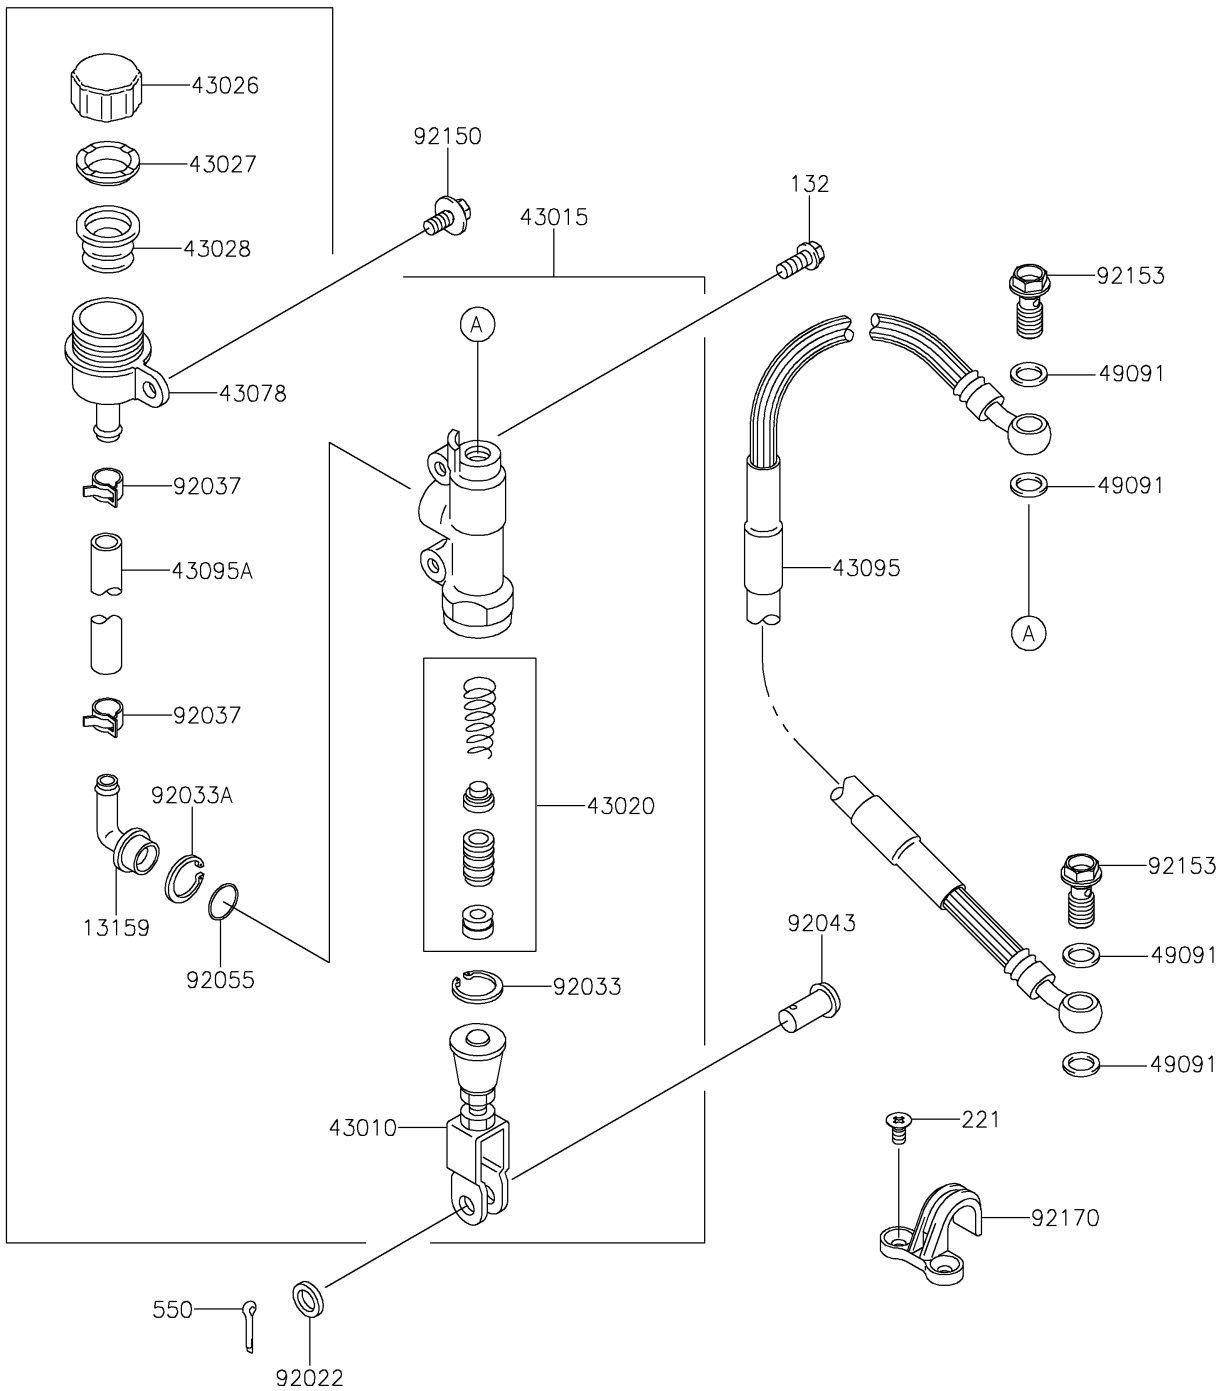

2021 KX™ 65 PARTS DIAGRAM

Rear Master Cylinder

F2293

2021 KX™ 65 PARTS LIST

Rear Master Cylinder

ITEM NAME	PART NUMBER	QUANTITY
CONNECTOR (Ref # 13159)	13159-1056	1
ROD-ASSY-BRAKE (Ref # 43010)	43010-1076	1
CYLINDER-ASSY-MASTER,RR (Ref # 43015)	43015-1694	1
PISTON-COMP-BRAKE (Ref # 43020)	43020-1094	1
CAP-BRAKE (Ref # 43026)	43026-1058	1
PLATE-DIAPHRAGM (Ref # 43027)	43027-1052	1
DIAPHRAGM (Ref # 43028)	43028-1060	1
RESERVOIR (Ref # 43078)	43078-1068	1
HOSE-BRAKE,RR (Ref # 43095)	43095-0673	1
HOSE-BRAKE,RR MASTER CYLINDER (Ref # 43095A)	43095-1254	1
WASHER-SEAL,10.1X14.5X1.5 (Ref # 49091)	49091-0001	4
WASHER,8.5X13X1 (Ref # 92022)	92022-1028	1
RING-SNAP,20.9X24.6X1.2 (Ref # 92033)	92033-0079	1
RING-SNAP,20.5MM (Ref # 92033A)	92033-1186	1
CLAMP (Ref # 92037)	92037-1710	2
PIN (Ref # 92043)	92043-0004	1
RING-O,14.8X2.4 (Ref # 92055)	92055-0741	1
BOLT,6X14 (Ref # 92150)	92150-1340	1
BOLT,OIL,L=23 (Ref # 92153)	92153-1419	2
CLAMP,HOSE (Ref # 92170)	92170-1684	1
BOLT-FLANGED-SMALL,6X14 (Ref # 132)	132BA0614	2
SCREW-CSK-CROS,5X10 (Ref # 221)	221AA0510	2
PIN-COTTER,2.0X15 (Ref # 550)	550AA2015	1