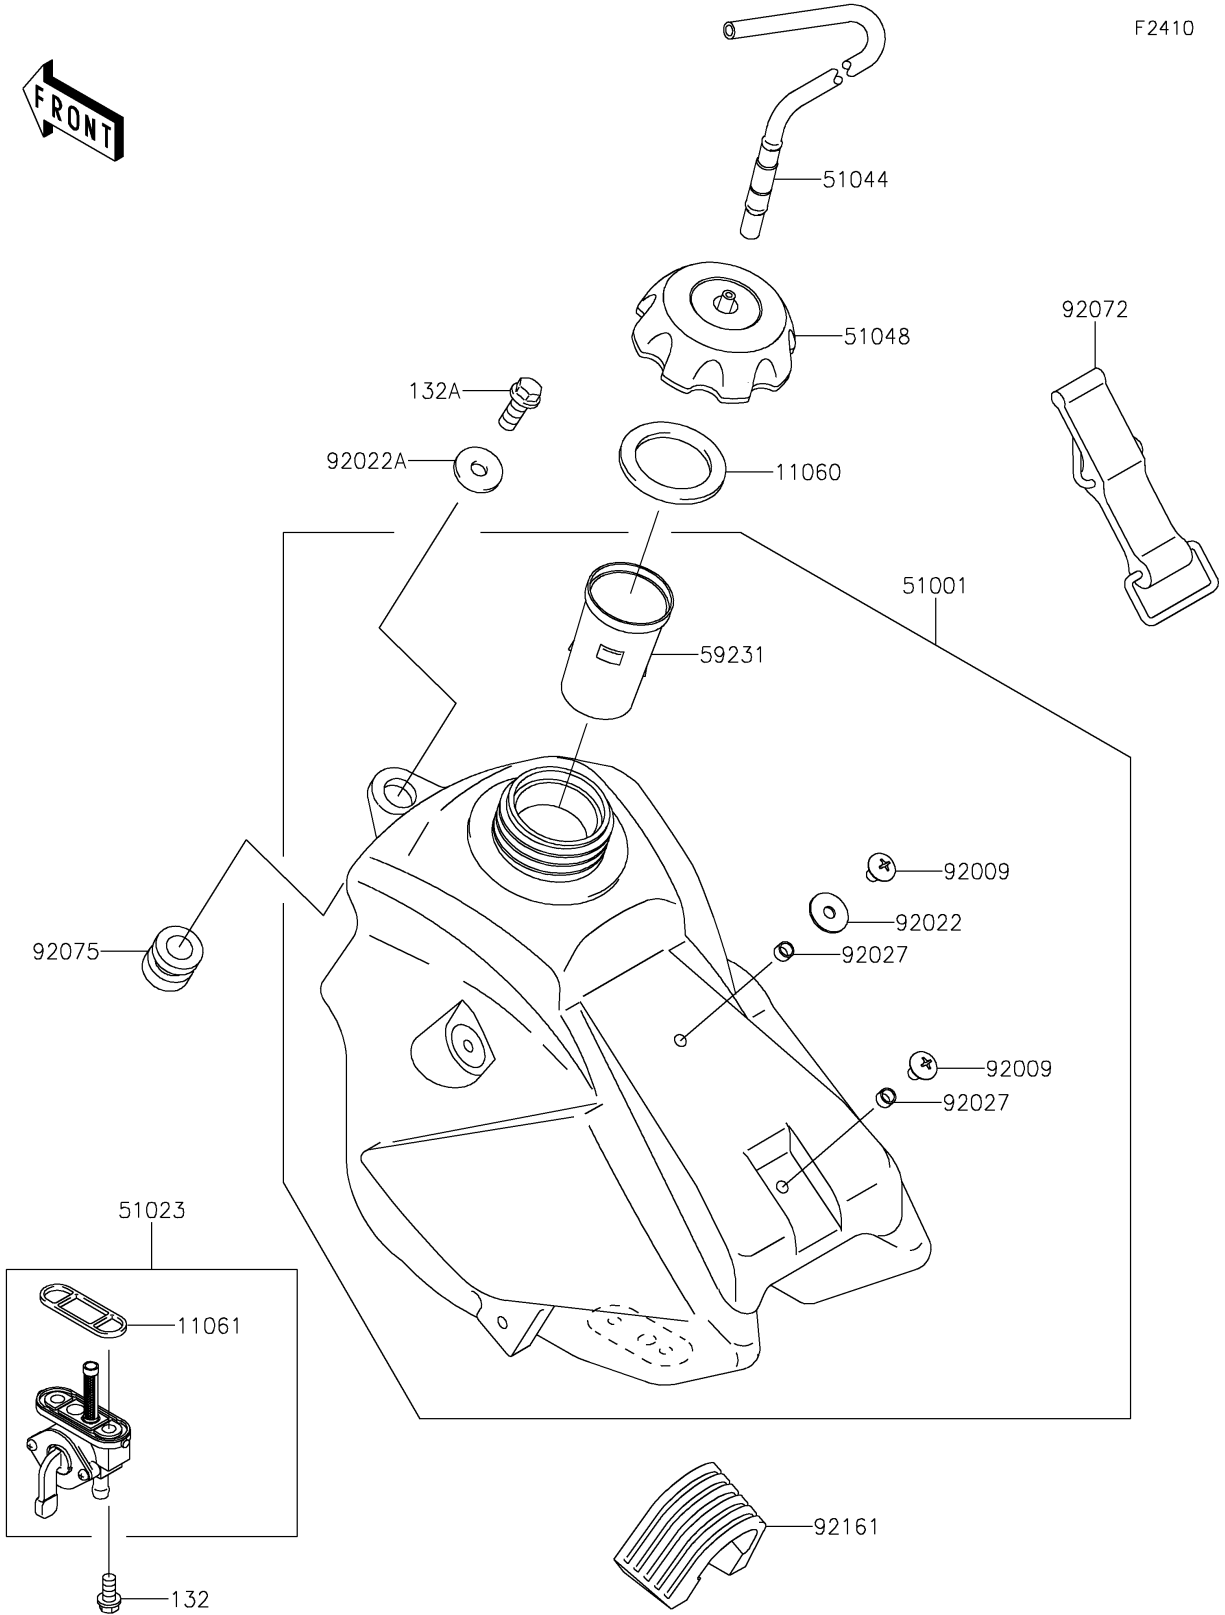

# 2021 KX™ 65 PARTS DIAGRAM

Fuel Tank

## 2021 KX™ 65 PARTS LIST

### Fuel Tank

ITEM NAME	PART NUMBER	QUANTITY
GASKET,FUEL TANK CAP (Ref # 11060)	11060-1340	1
GASKET,FUEL TAP (Ref # 11061)	11061-0181	1
TANK-COMP-FUEL,F.BLACK (Ref # 51001)	51001-1676-6Z	1
TAP-ASSY,FUEL (Ref # 51023)	51023-0024	1
TUBE-ASSY (Ref # 51044)	51044-0025	1
CAP-ASSY-TANK,FUEL (Ref # 51048)	51048-0014	1
FILLER (Ref # 59231)	59231-1096	1
SCREW,6X10 (Ref # 92009)	92009-1530	2
WASHER,PLAIN,6.5X20X1 (Ref # 92022)	92022-165	1
WASHER,6.5X24X2 (Ref # 92022A)	92022-1690	1
COLLAR,6.2X7.8X5 (Ref # 92027)	92027-2096	2
BAND,FUEL TANK (Ref # 92072)	92072-1229	1
DAMPER (Ref # 92075)	92075-1787	1
DAMPER,FUEL TANK,RR (Ref # 92161)	92161-1077	1
BOLT-FLANGED-SMALL,6X12 (Ref # 132)	132BA0612	2
BOLT-FLANGED-SMALL,6X14 (Ref # 132A)	132BA0614	1