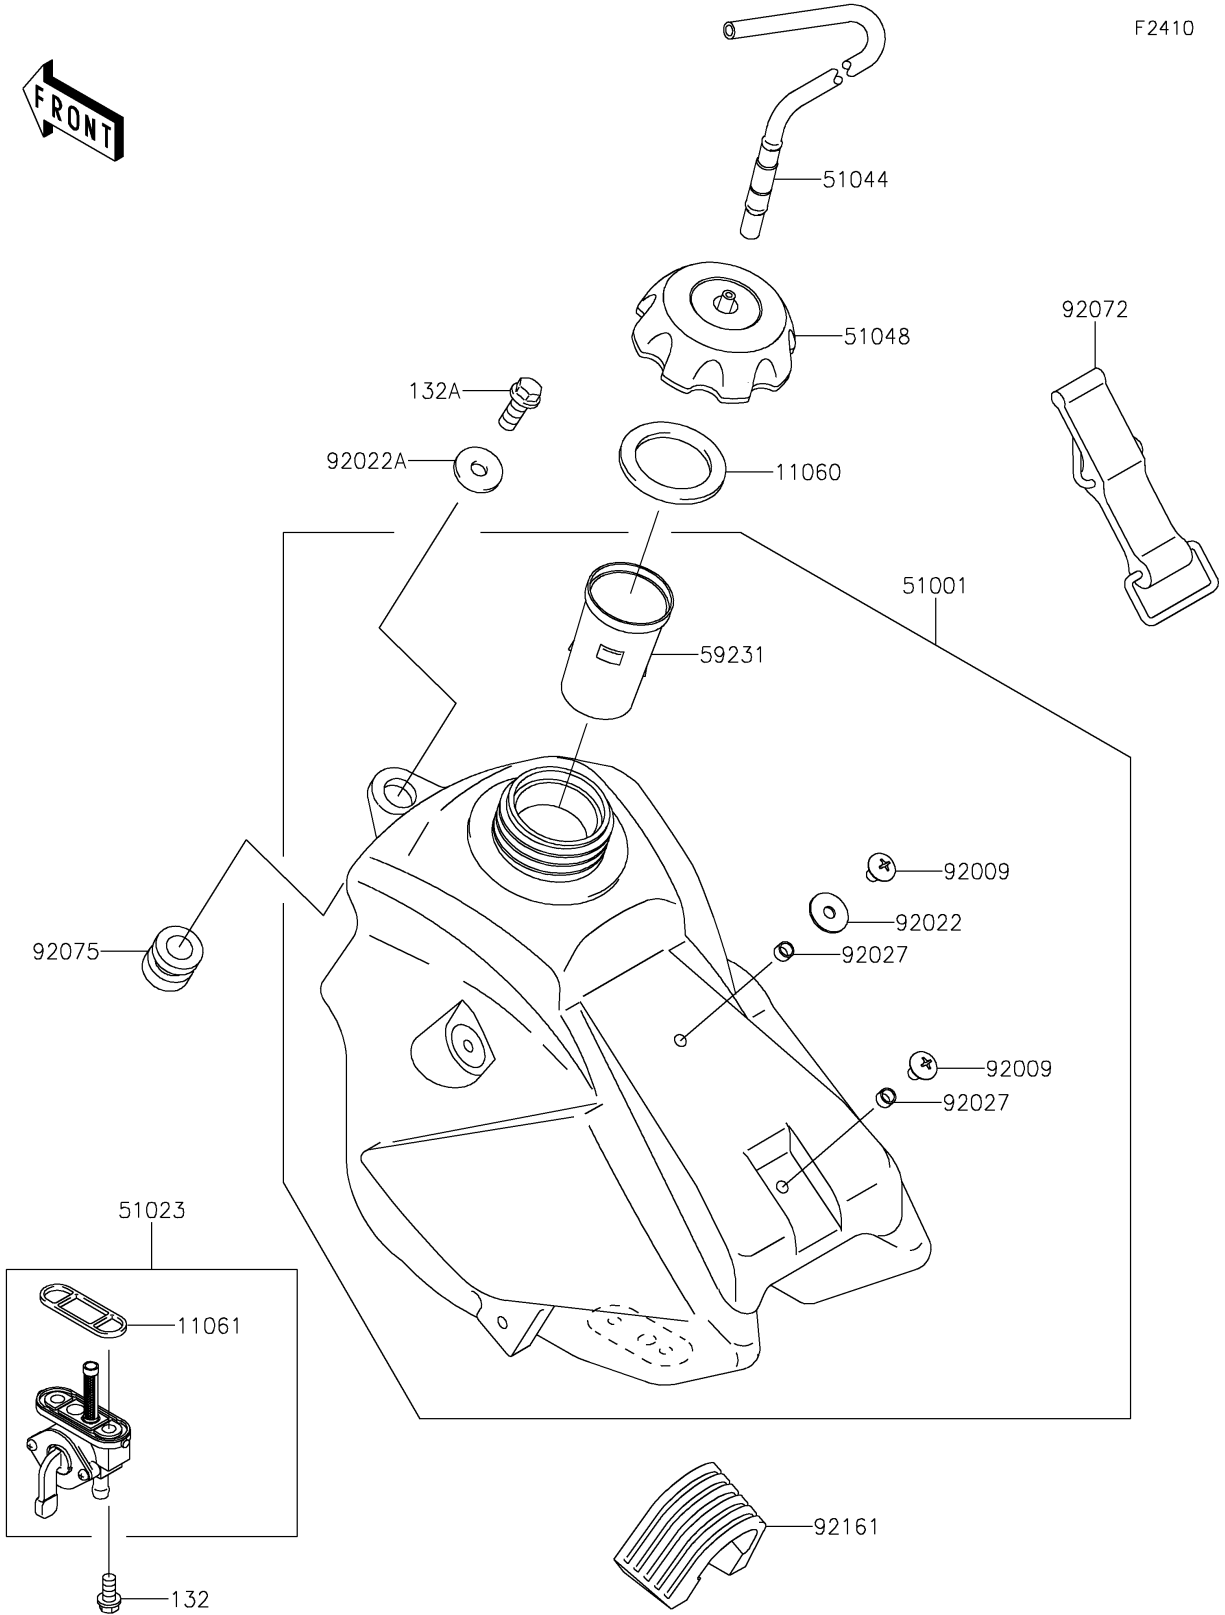

2025 KX™ 65 PARTS DIAGRAM

Fuel Tank

2025 KX™65 PARTS LIST

Fuel Tank

ITEM NAME	PART NUMBER	QUANTITY
GASKET,FUEL TANK CAP (Ref # 11060)	11060-1340	1
GASKET,FUEL TAP (Ref # 11061)	11061-0181	1
TANK-COMP-FUEL,F.BLACK (Ref # 51001)	51001-1676-6Z	1
TAP-ASSY,FUEL (Ref # 51023)	51023-0024	1
TUBE-ASSY (Ref # 51044)	51044-0025	1
CAP-ASSY-TANK,FUEL (Ref # 51048)	51048-0014	1
FILLER (Ref # 59231)	59231-1096	1
SCREW,6X10 (Ref # 92009)	92009-1530	2
WASHER,PLAIN,6.5X20X1 (Ref # 92022)	92022-165	1
WASHER,6.5X24X2 (Ref # 92022A)	92022-1690	1
COLLAR,6.2X7.8X5 (Ref # 92027)	92027-2096	2
BAND,FUEL TANK (Ref # 92072)	92072-1229	1
DAMPER (Ref # 92075)	92075-1787	1
DAMPER,FUEL TANK,RR (Ref # 92161)	92161-1077	1
BOLT-FLANGED-SMALL,6X12 (Ref # 132)	132BA0612	2
BOLT-FLANGED-SMALL,6X14 (Ref # 132A)	132BA0614	1