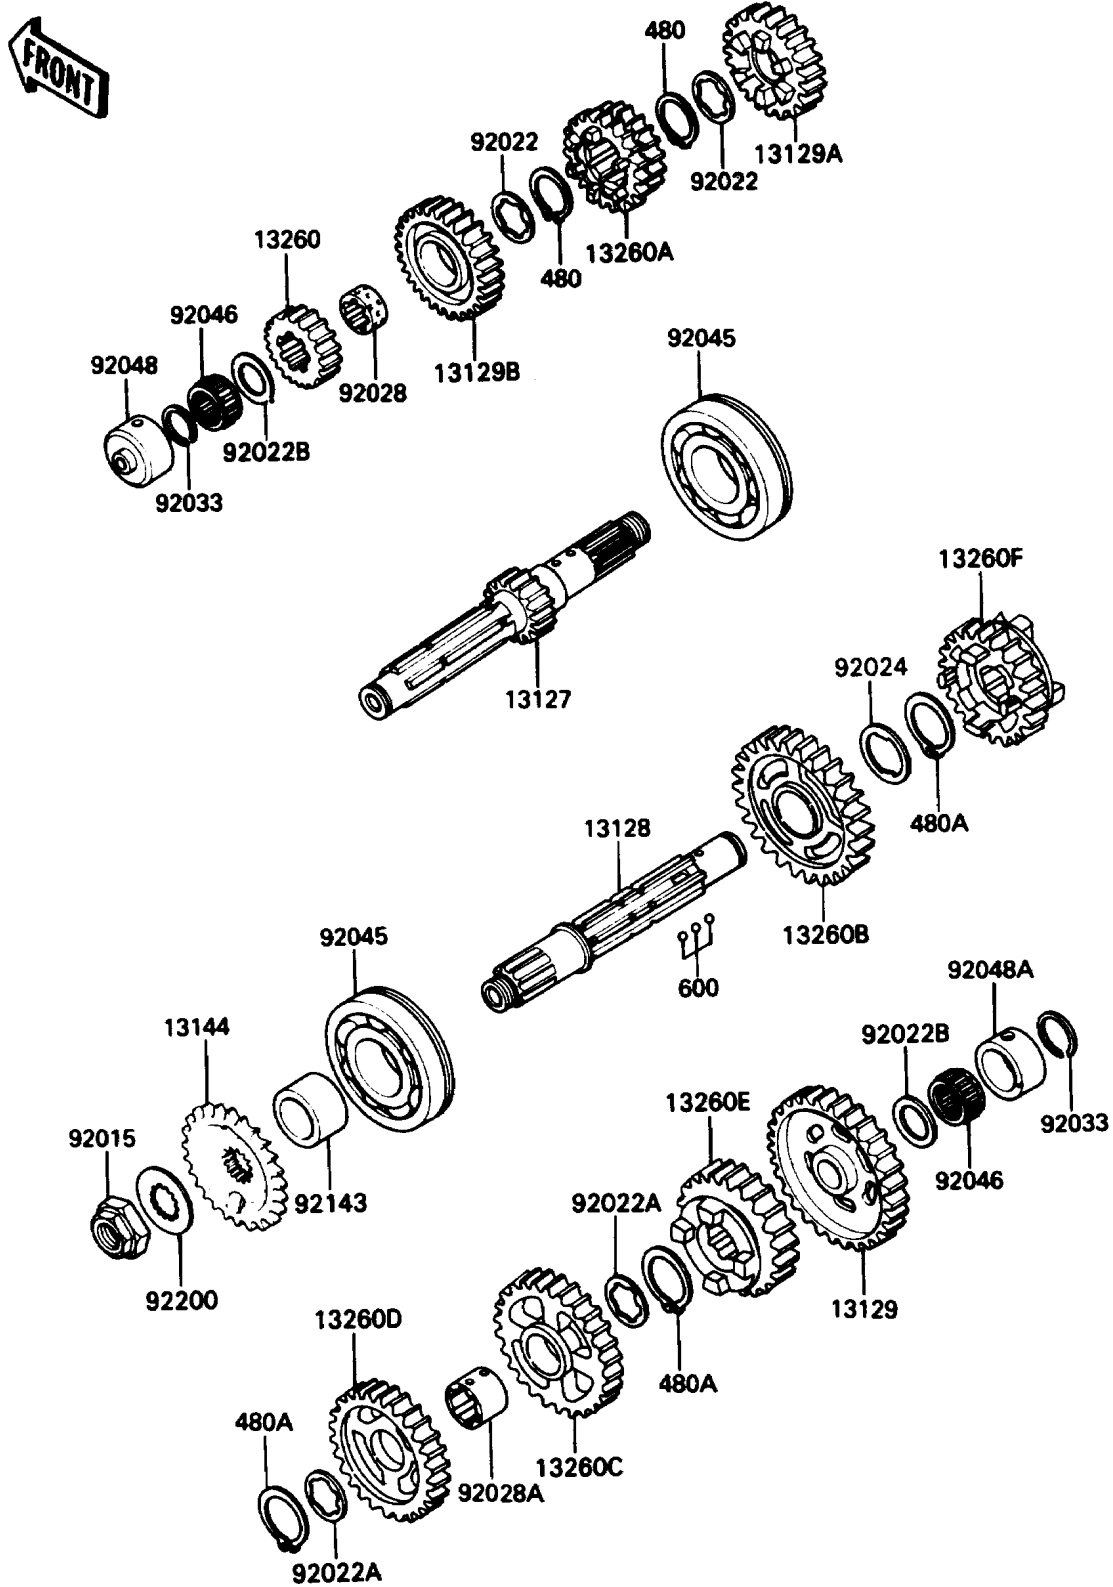

1992 Ninja® ZX™ -11 PARTS DIAGRAM

Transmission

E1361

1992 Ninja® ZX™ -11 PARTS LIST

Transmission

ITEM NAME	PART NUMBER	QUANTITY
-----------	-------------	----------