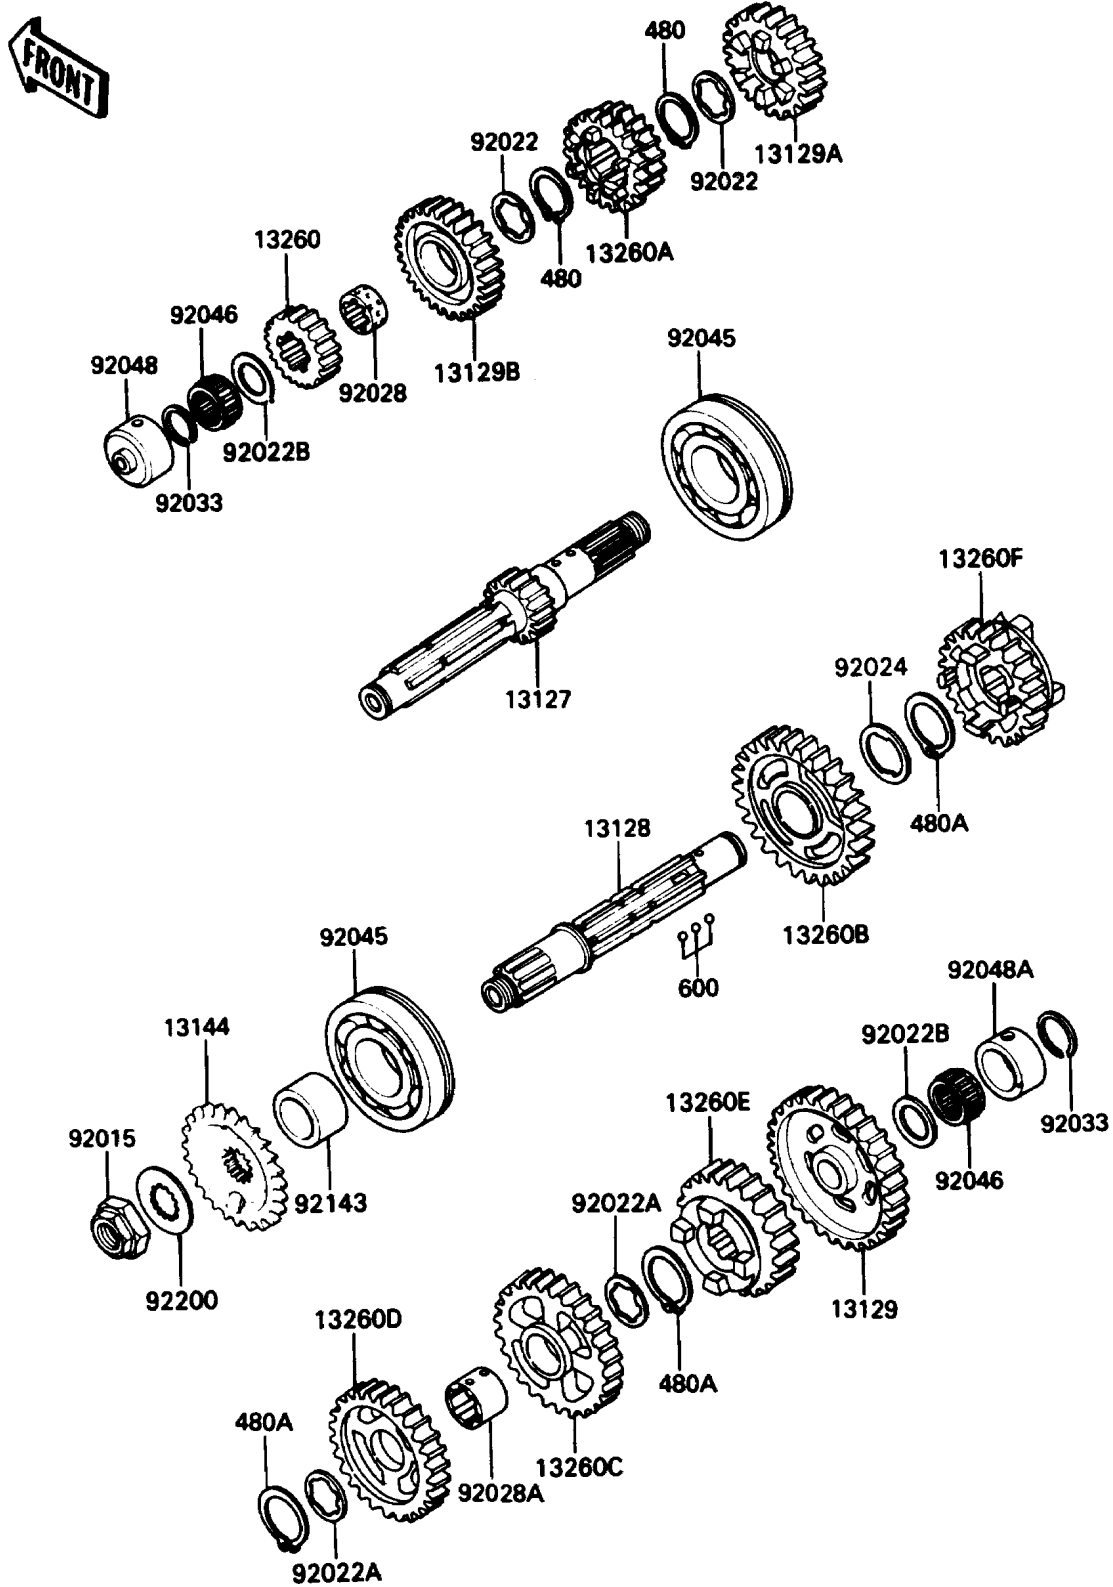

1991 Ninja® ZX™ -11 PARTS DIAGRAM

Transmission

E1361

1991 Ninja® ZX™ -11 PARTS LIST

Transmission

ITEM NAME	PART NUMBER	QUANTITY
-----------	-------------	----------