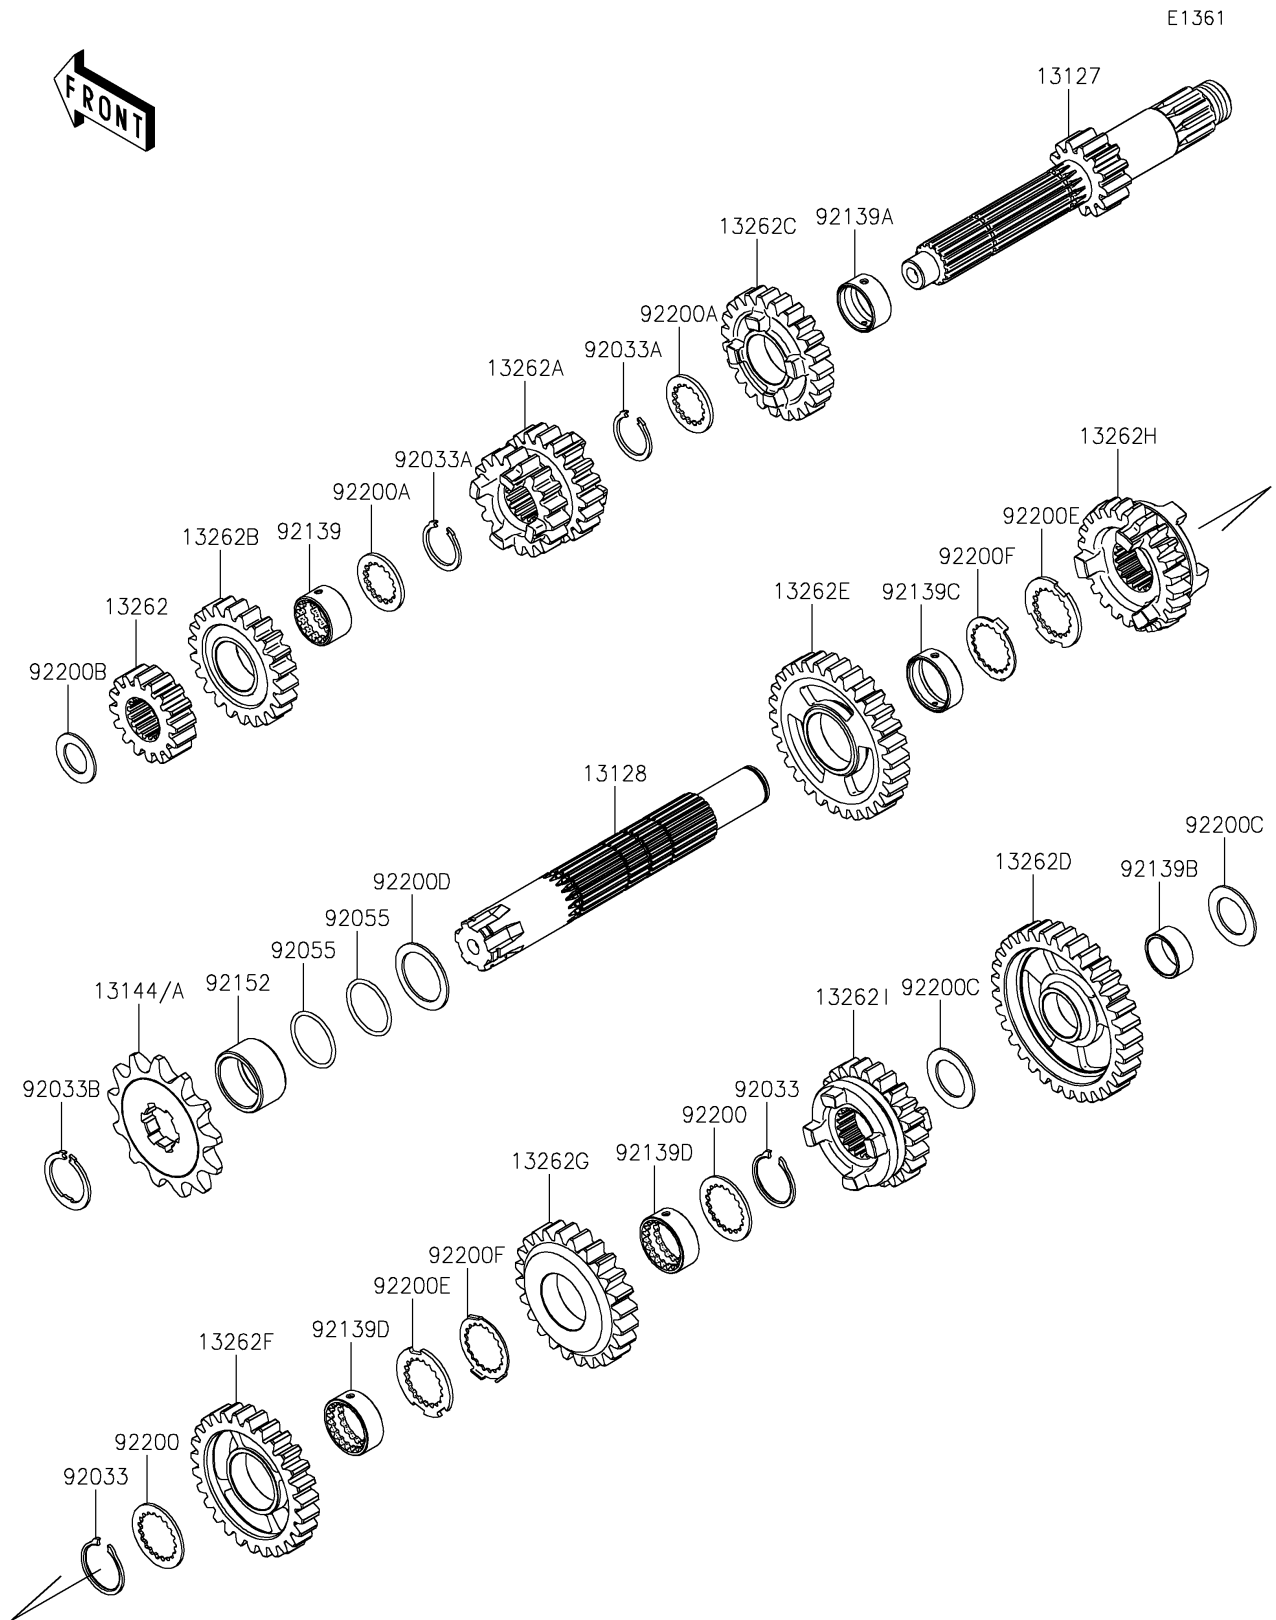

2024 KX™112 PARTS DIAGRAM

Transmission

2024 KX™112 PARTS LIST

Transmission

ITEM NAME	PART NUMBER	QUANTITY
SHAFT-TRANSMISSION INPUT,13T (Ref # 13127)	13127-0715	1
SHAFT-TRANSMISSION OUTPUT (Ref # 13128)	13128-0723	1
SPROCKET-OUTPUT,13T (Ref # 13144)	13144-0564	1
SPROCKET-OUTPUT,14T (Ref # 13144A)	13144-1022	1
GEAR,INPUT 2ND,16T (Ref # 13262)	13262-1581	1
GEAR,INPUT 3RD&4TH,18&20T (Ref # 13262A)	13262-1582	1
GEAR,INPUT 5TH,22T (Ref # 13262B)	13262-1583	1
GEAR,INPUT 6TH,23T (Ref # 13262C)	13262-1584	1
GEAR,OUTPUT LOW,33T (Ref # 13262D)	13262-1585	1
GEAR,OUTPUT 2ND,30T (Ref # 13262E)	13262-1586	1
GEAR,OUTPUT 3RD,27T (Ref # 13262F)	13262-1587	1
GEAR,OUTPUT 4TH,25T (Ref # 13262G)	13262-1588	1
GEAR,OUTPUT 5TH,24T (Ref # 13262H)	13262-1589	1
GEAR,OUTPUT 6TH,22T (Ref # 13262I)	13262-1590	1
RING-SNAP (Ref # 92033)	92033-0798	2
RING-SNAP (Ref # 92033A)	92033-0850	2
RING-SNAP,18MM (Ref # 92033B)	92033-1079	1
RING-O,17.5X1.5 (Ref # 92055)	92055-022	2
BUSHING,INPUT 5TH (Ref # 92139)	92139-1145	1
BUSHING,INPUT 6TH (Ref # 92139A)	92139-1146	1
BUSHING,OUTPUT LOW (Ref # 92139B)	92139-1147	1
BUSHING,OUTPUT 2ND (Ref # 92139C)	92139-1148	1
BUSHING,OUTPUT 3RD/4TH (Ref # 92139D)	92139-1149	2
COLLAR,20X25X12.9 (Ref # 92152)	92152-0195	1
WASHER,20X26X1.2 (Ref # 92200)	92200-2224	2
WASHER,17.3X23X1.6 (Ref # 92200A)	92200-2498	2
WASHER,12.2X20X1 (Ref # 92200B)	92200-2499	1
WASHER,15.1X24X1 (Ref # 92200C)	92200-2500	2
WASHER,20.2X27X1 (Ref # 92200D)	92200-2501	1

2024 KX™112 PARTS LIST

Transmission

ITEM NAME	PART NUMBER	QUANTITY
WASHER,THRUST (Ref # 92200E)	92200-2502	2
WASHER,LOCK (Ref # 92200F)	92200-2503	2