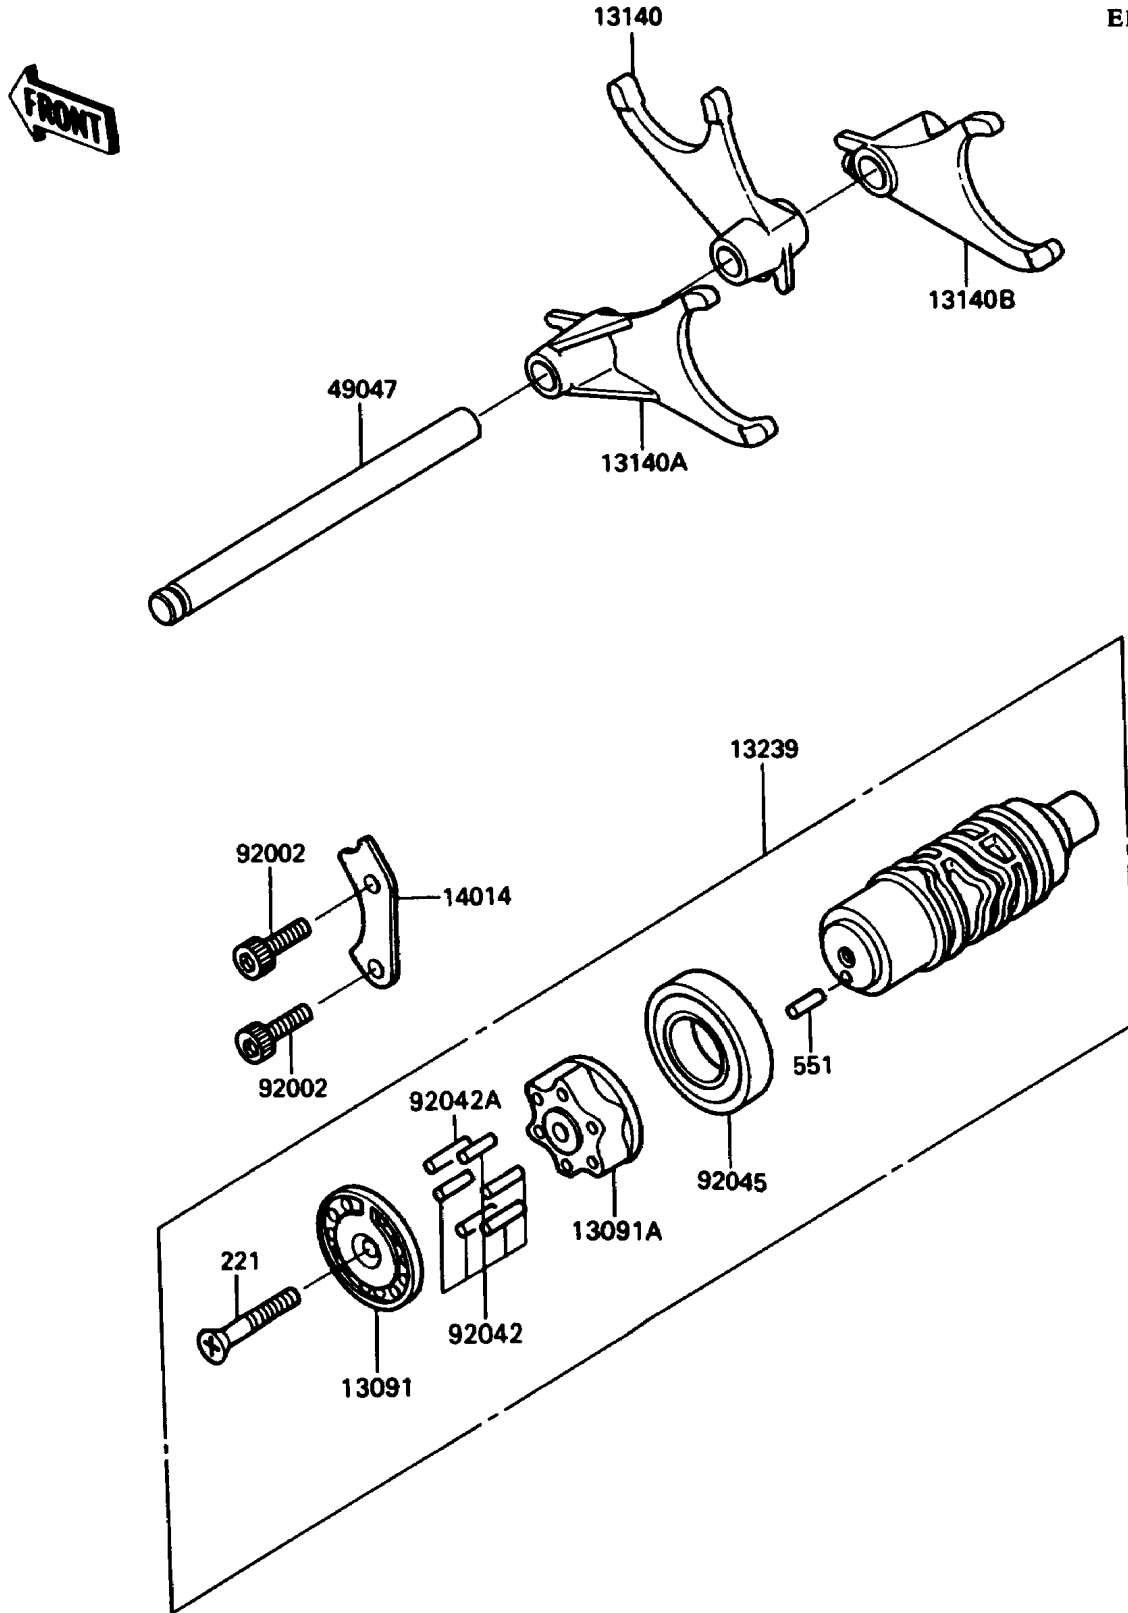

1992 Ninja® ZX™ -11 PARTS DIAGRAM

Change Drum/Shift Fork

E1362

1992 Ninja® ZX™ -11 PARTS LIST

Change Drum/Shift Fork

ITEM NAME	PART NUMBER	QUANTITY
HOLDER,NEUTRAL (Ref # 13091)	13091-1334	1
HOLDER,CHANGE DRUM (Ref # 13091A)	13091-1656	1
FORK-SHIFT (Ref # 13140)	13140-1196	1
FORK-SHIFT (Ref # 13140A)	13140-1197	1
FORK-SHIFT (Ref # 13140B)	13140-1198	1
DRUM-ASSY-CHANGE (Ref # 13239)	13239-1163	1
PLATE-POSITION,CHANGE DRUM (Ref # 14014)	14014-1059	1
ROD-SHIFT (Ref # 49047)	49047-1055	1
BOLT,SOCKET,6X16 (Ref # 92002)	92002-1778	2
PIN,DOWEL,4X15.8 (Ref # 92042)	92042-014	5
PIN,DOWEL,4X17.8 (Ref # 92042A)	92042-020	1
BEARING-BALL,16005(NTN) (Ref # 92045)	92045-1045	1
SCREW-CSK-CROS,6X45 (Ref # 221)	221B0645	1
PIN-DOWEL,4X8 (Ref # 551)	551A0408	1