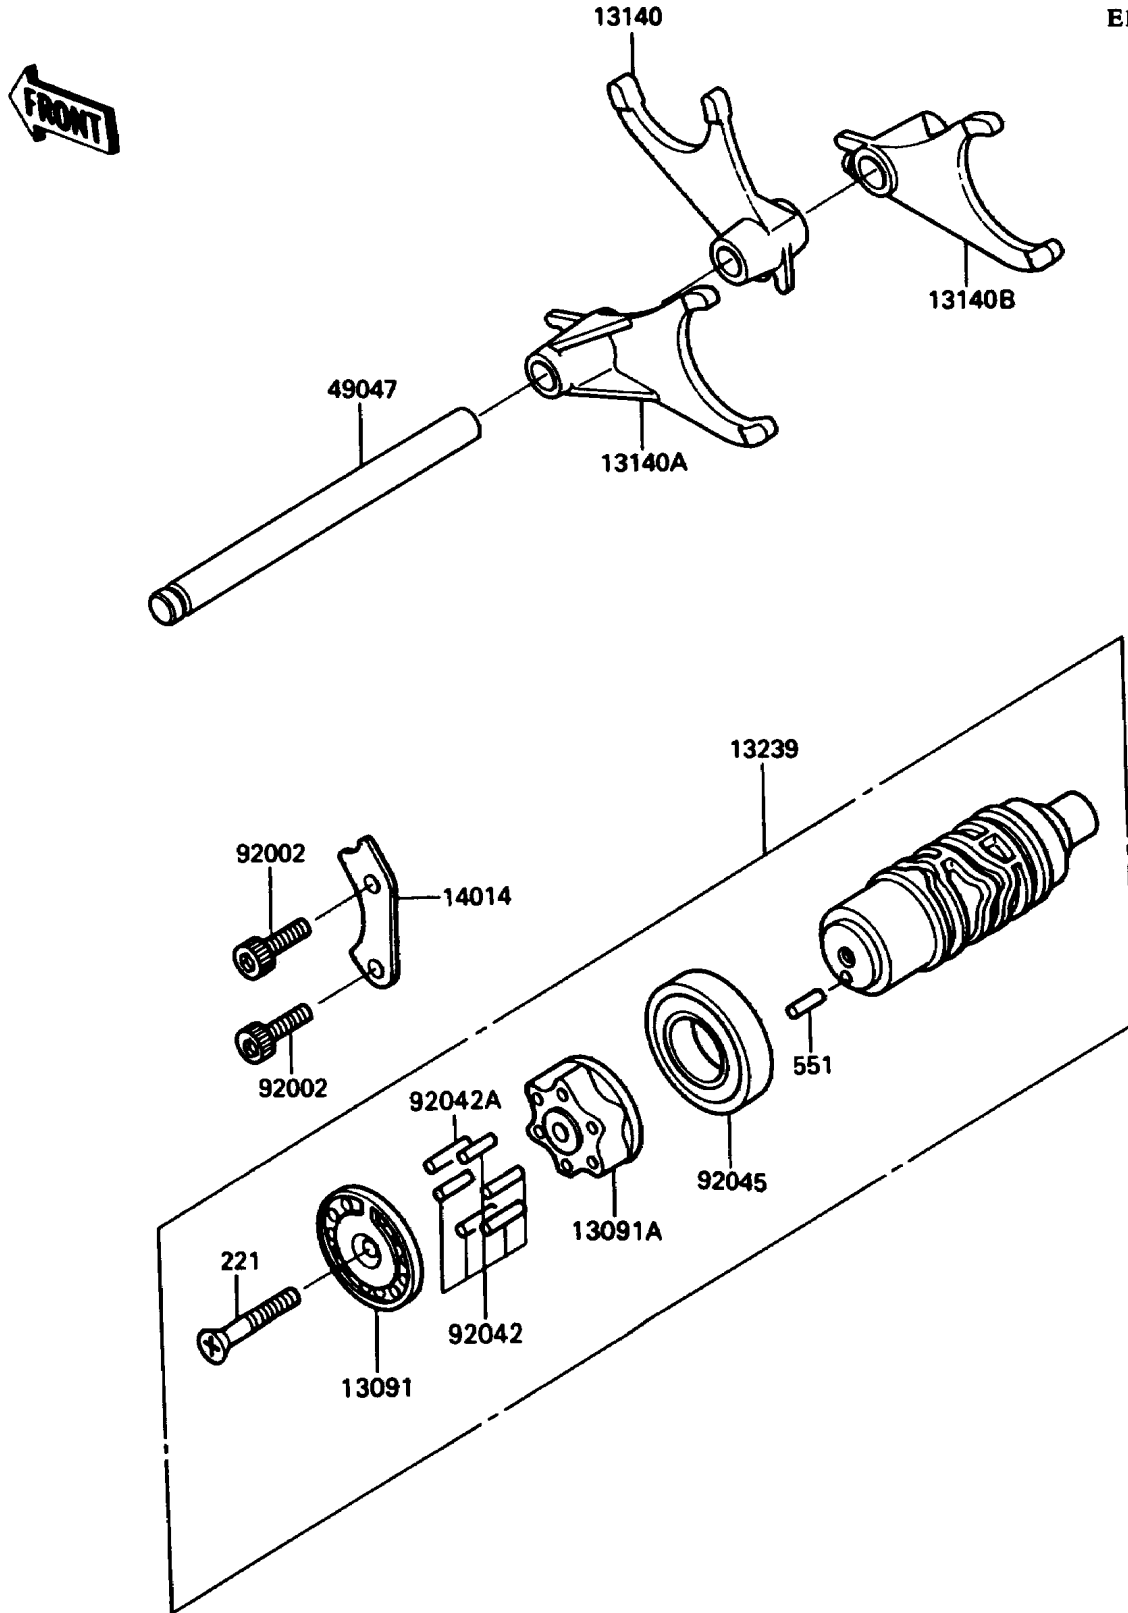

1991 Ninja® ZX™-11 PARTS DIAGRAM

Change Drum/Shift Fork

E1362

1991 Ninja® ZX™ -11 PARTS LIST

Change Drum/Shift Fork

ITEM NAME	PART NUMBER	QUANTITY
-----------	-------------	----------