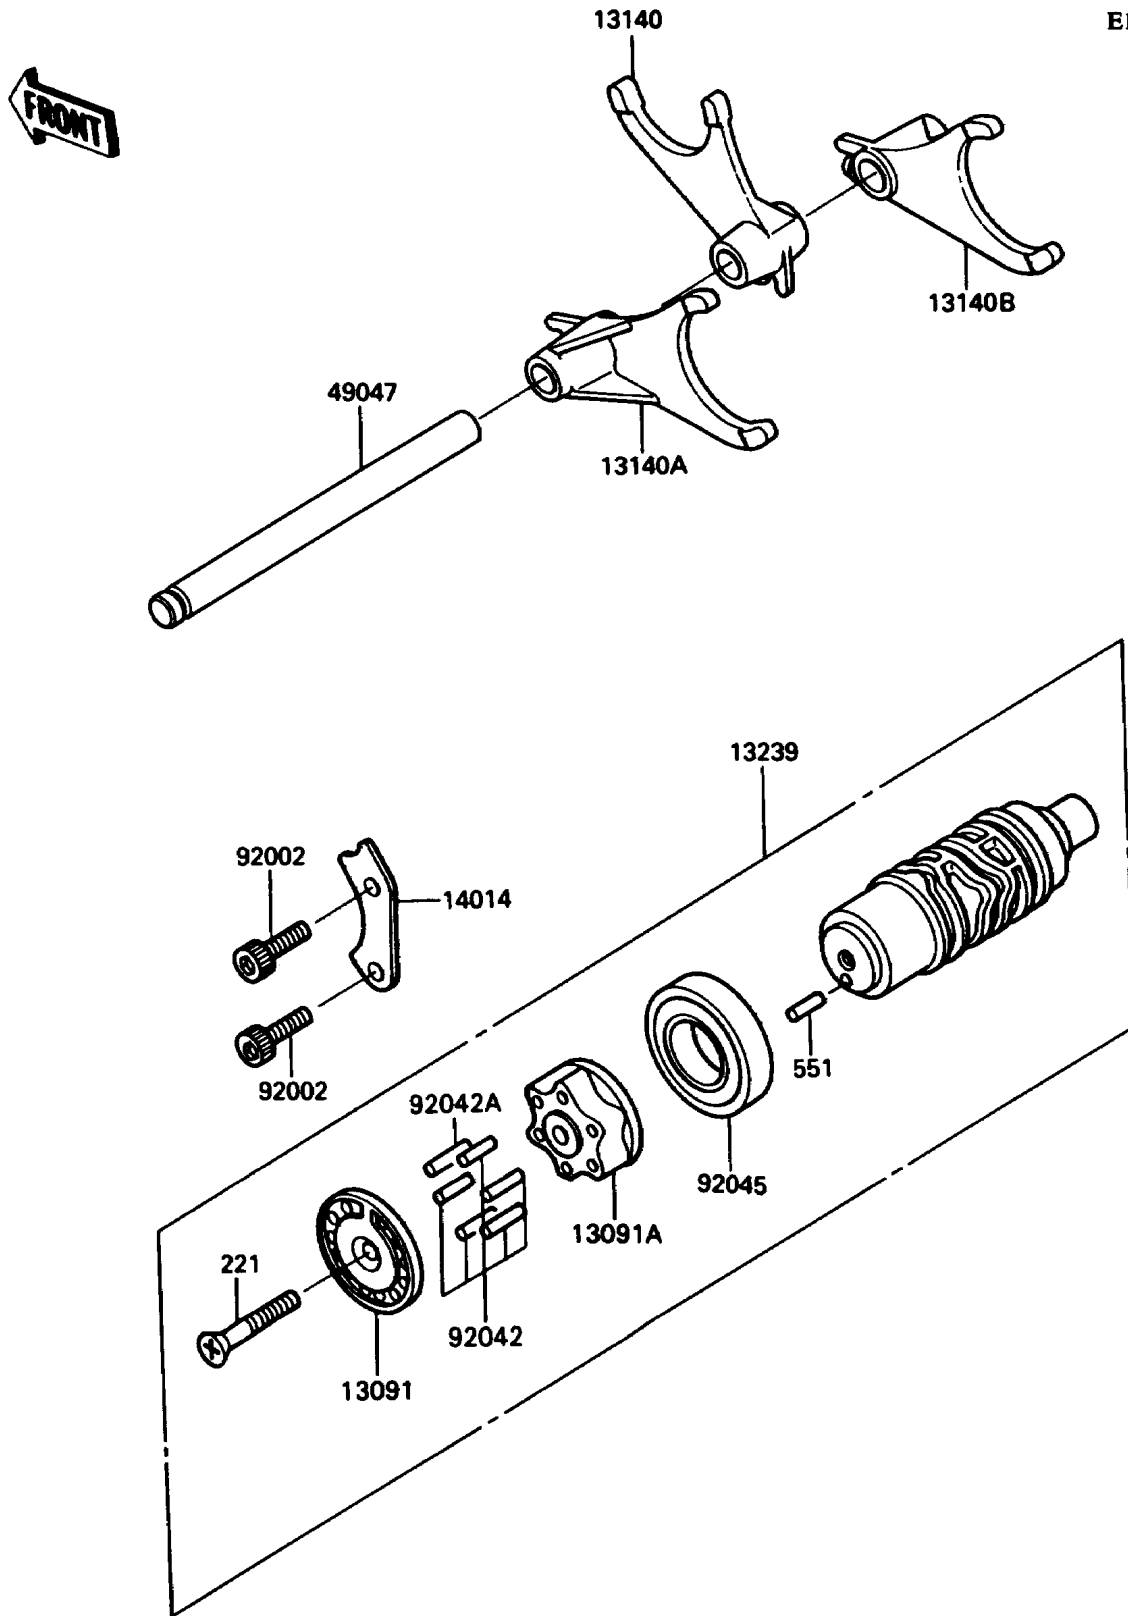

# 1993 Ninja® ZX™ -11 PARTS DIAGRAM

Change Drum/Shift Fork

E1362

# 1993 Ninja® ZX™ -11 PARTS LIST

## Change Drum/Shift Fork

ITEM NAME	PART NUMBER	QUANTITY
HOLDER,NEUTRAL (Ref # 13091)	13091-1334	1
HOLDER,CHANGE DRUM (Ref # 13091A)	13091-1656	1
FORK-SHIFT (Ref # 13140)	13140-1196	1
FORK-SHIFT (Ref # 13140A)	13140-1197	1
FORK-SHIFT (Ref # 13140B)	13140-1198	1
DRUM-ASSY-CHANGE (Ref # 13239)	13239-1163	1
PLATE-POSITION,CHANGE DRUM (Ref # 14014)	14014-1059	1
ROD-SHIFT (Ref # 49047)	49047-1055	1
BOLT,SOCKET,6X16 (Ref # 92002)	92002-1778	2
PIN,DOWEL,4X15.8 (Ref # 92042)	92042-014	5
PIN,DOWEL,4X17.8 (Ref # 92042A)	92042-020	1
BEARING-BALL,16005(NTN) (Ref # 92045)	92045-1045	1
SCREW-CSK-CROS,6X45 (Ref # 221)	221B0645	1
PIN-DOWEL,4X8 (Ref # 551)	551A0408	1