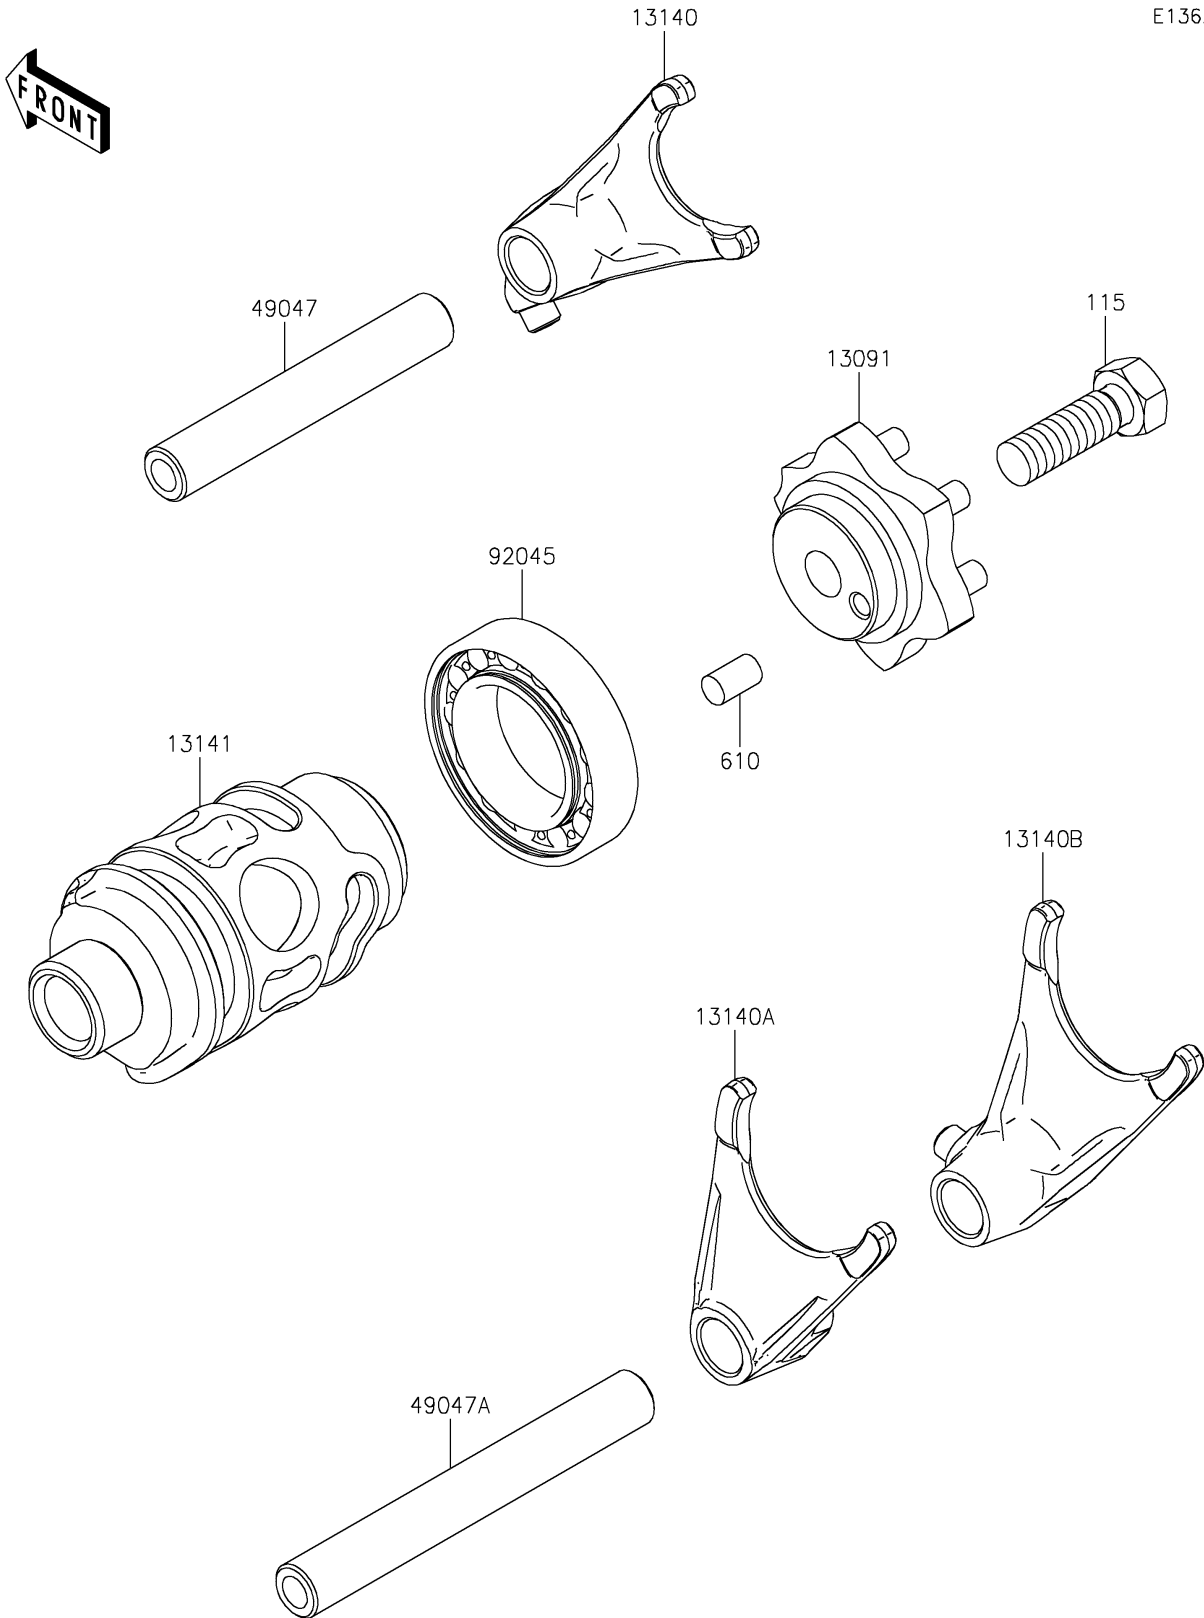

# 2023 KX™112 PARTS DIAGRAM

Gear Change Drum/Shift Fork(s)

E1362

## 2023 KX™112 PARTS LIST

### Gear Change Drum/Shift Fork(s)

ITEM NAME	PART NUMBER	QUANTITY
HOLDER,CHANGE DRUM (Ref # 13091)	13091-1390	1
FORK-SHIFT,5TH&6TH (Ref # 13140)	13140-1302	1
FORK-SHIFT,2ND&3RD (Ref # 13140A)	13140-1303	1
FORK-SHIFT,LOW&4TH (Ref # 13140B)	13140-1304	1
DRUM-CHANGE (Ref # 13141)	13141-1120	1
ROD-SHIFT,5.9X10X64.5 (Ref # 49047)	49047-1063	1
ROD-SHIFT,5.9X10X81 (Ref # 49047A)	49047-1064	1
BEARING-BALL,6905Z (Ref # 92045)	92045-1058	1
BOLT-SMALL-UPSET,8X25 (Ref # 115)	115BA0825	1
ROLLER,4X8 (Ref # 610)	610A0408	1