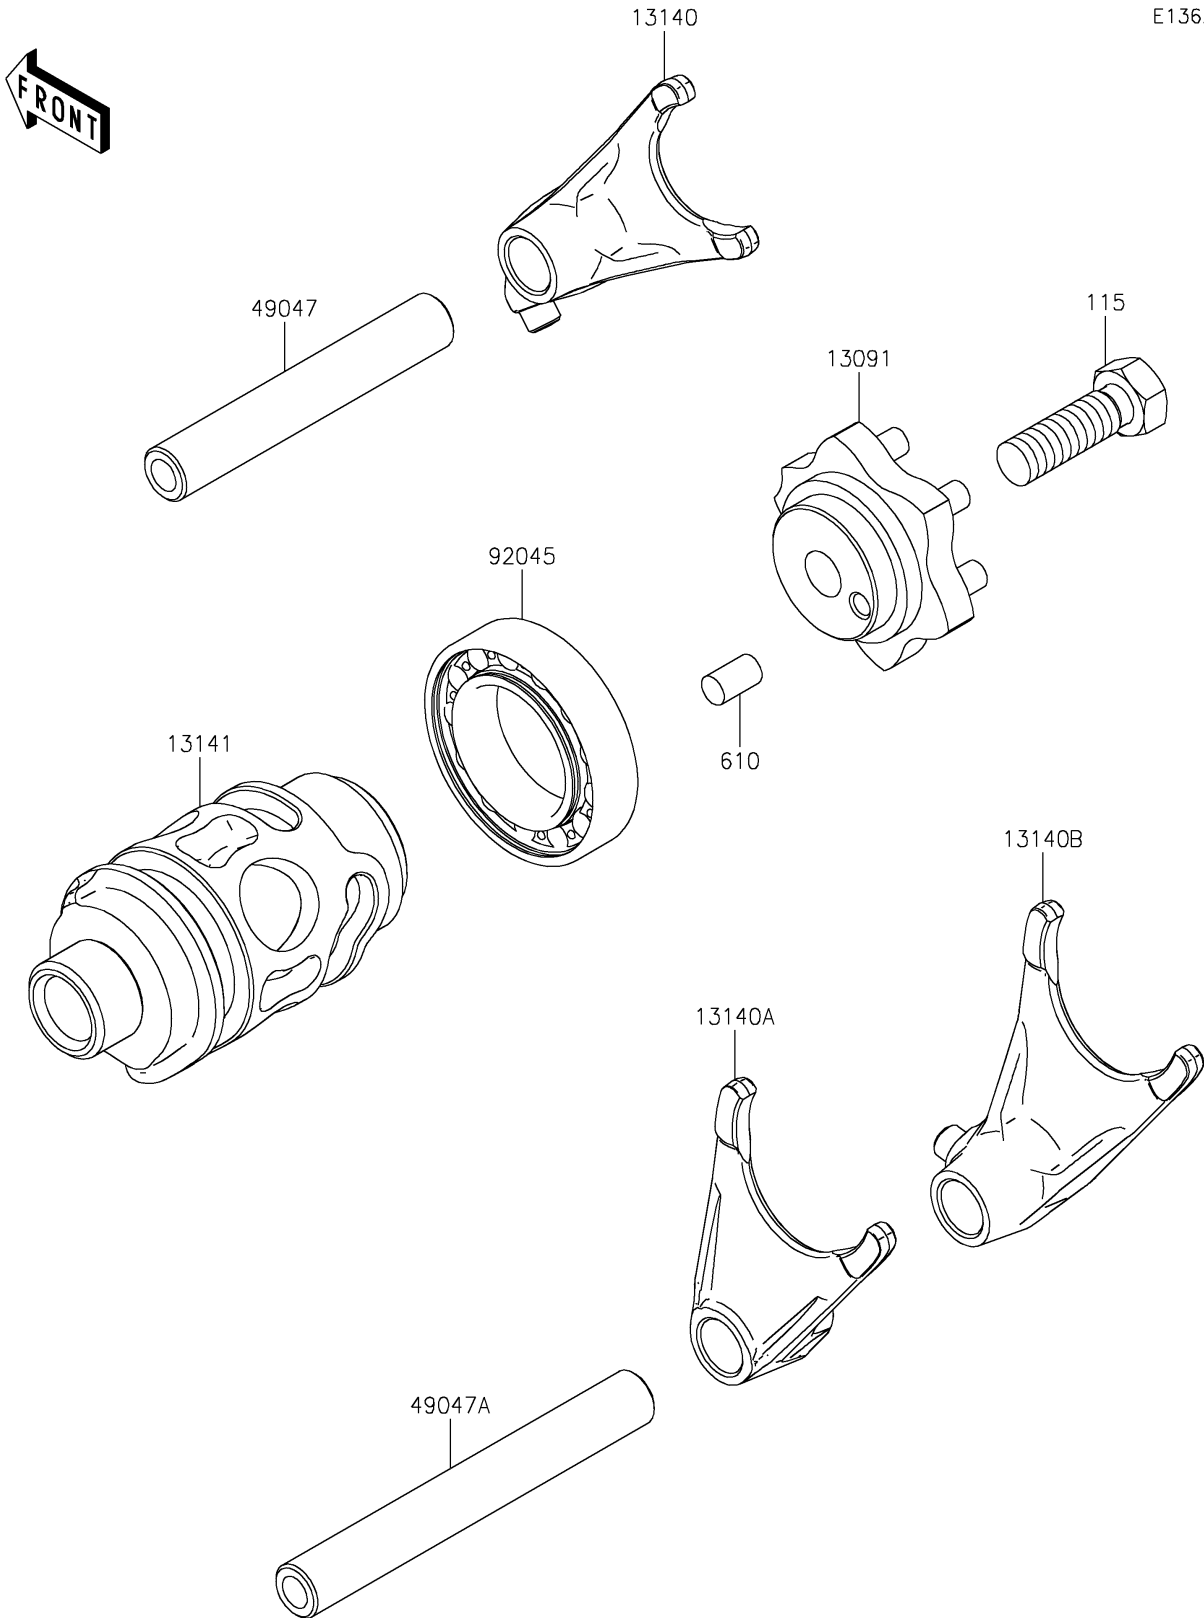

2024 KX™112 PARTS DIAGRAM

Gear Change Drum/Shift Fork(s)

E1362

2024 KX™112 PARTS LIST

Gear Change Drum/Shift Fork(s)

ITEM NAME	PART NUMBER	QUANTITY
HOLDER,CHANGE DRUM (Ref # 13091)	13091-1390	1
FORK-SHIFT,5TH&6TH (Ref # 13140)	13140-1302	1
FORK-SHIFT,2ND&3RD (Ref # 13140A)	13140-1303	1
FORK-SHIFT,LOW&4TH (Ref # 13140B)	13140-1304	1
DRUM-CHANGE (Ref # 13141)	13141-1120	1
ROD-SHIFT,5.9X10X64.5 (Ref # 49047)	49047-1063	1
ROD-SHIFT,5.9X10X81 (Ref # 49047A)	49047-1064	1
BEARING-BALL,6905Z (Ref # 92045)	92045-1058	1
BOLT-SMALL-UPSET,8X25 (Ref # 115)	115BA0825	1
ROLLER,4X8 (Ref # 610)	610A0408	1