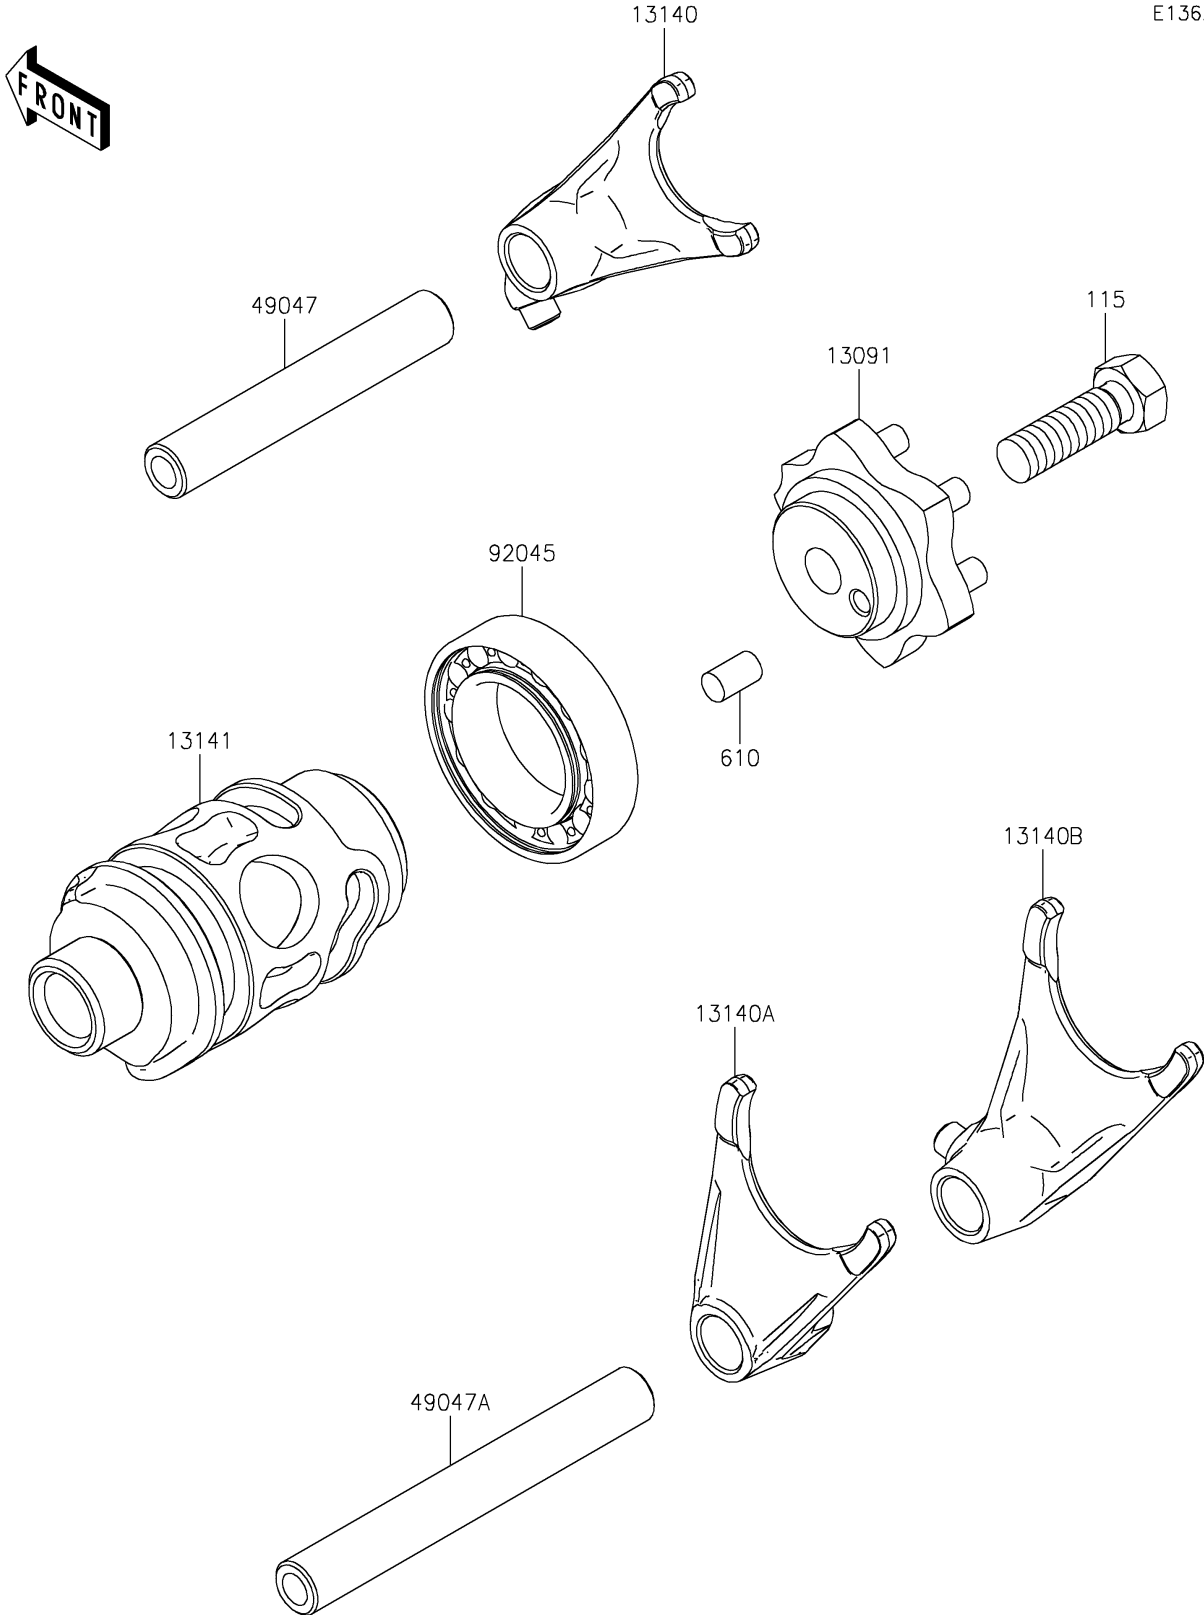

2025 KX112 PARTS DIAGRAM

Gear Change Drum/Shift Fork(s)

E1362

2025 KX112 PARTS LIST

Gear Change Drum/Shift Fork(s)

ITEM NAME	PART NUMBER	QUANTITY
HOLDER,CHANGE DRUM (Ref # 13091)	13091-1390	1
FORK-SHIFT,5TH&6TH (Ref # 13140)	13140-1302	1
FORK-SHIFT,2ND&3RD (Ref # 13140A)	13140-1303	1
FORK-SHIFT,LOW&4TH (Ref # 13140B)	13140-1304	1
DRUM-CHANGE (Ref # 13141)	13141-1120	1
ROD-SHIFT,5.9X10X64.5 (Ref # 49047)	49047-1063	1
ROD-SHIFT,5.9X10X81 (Ref # 49047A)	49047-1064	1
BEARING-BALL,6905Z (Ref # 92045)	92045-1058	1
BOLT-SMALL-UPSET,8X25 (Ref # 115)	115BA0825	1
ROLLER,4X8 (Ref # 610)	610A0408	1