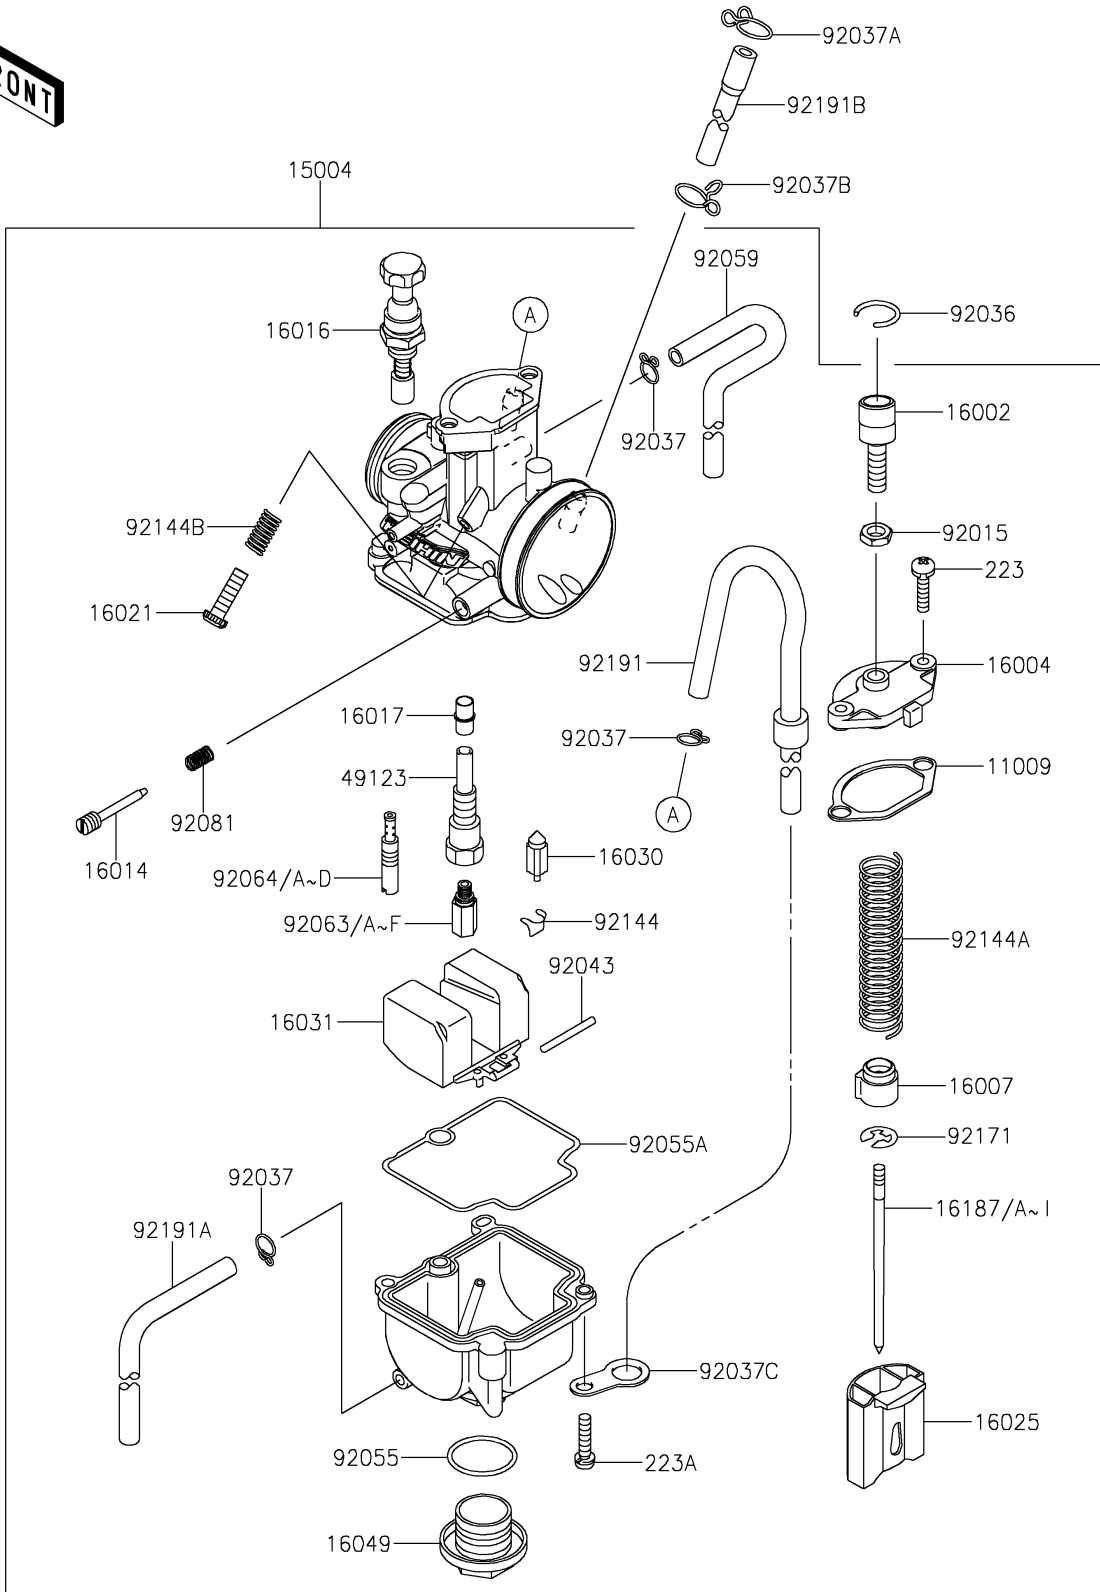

2023 KX™112 PARTS DIAGRAM

Carburetor

E1611