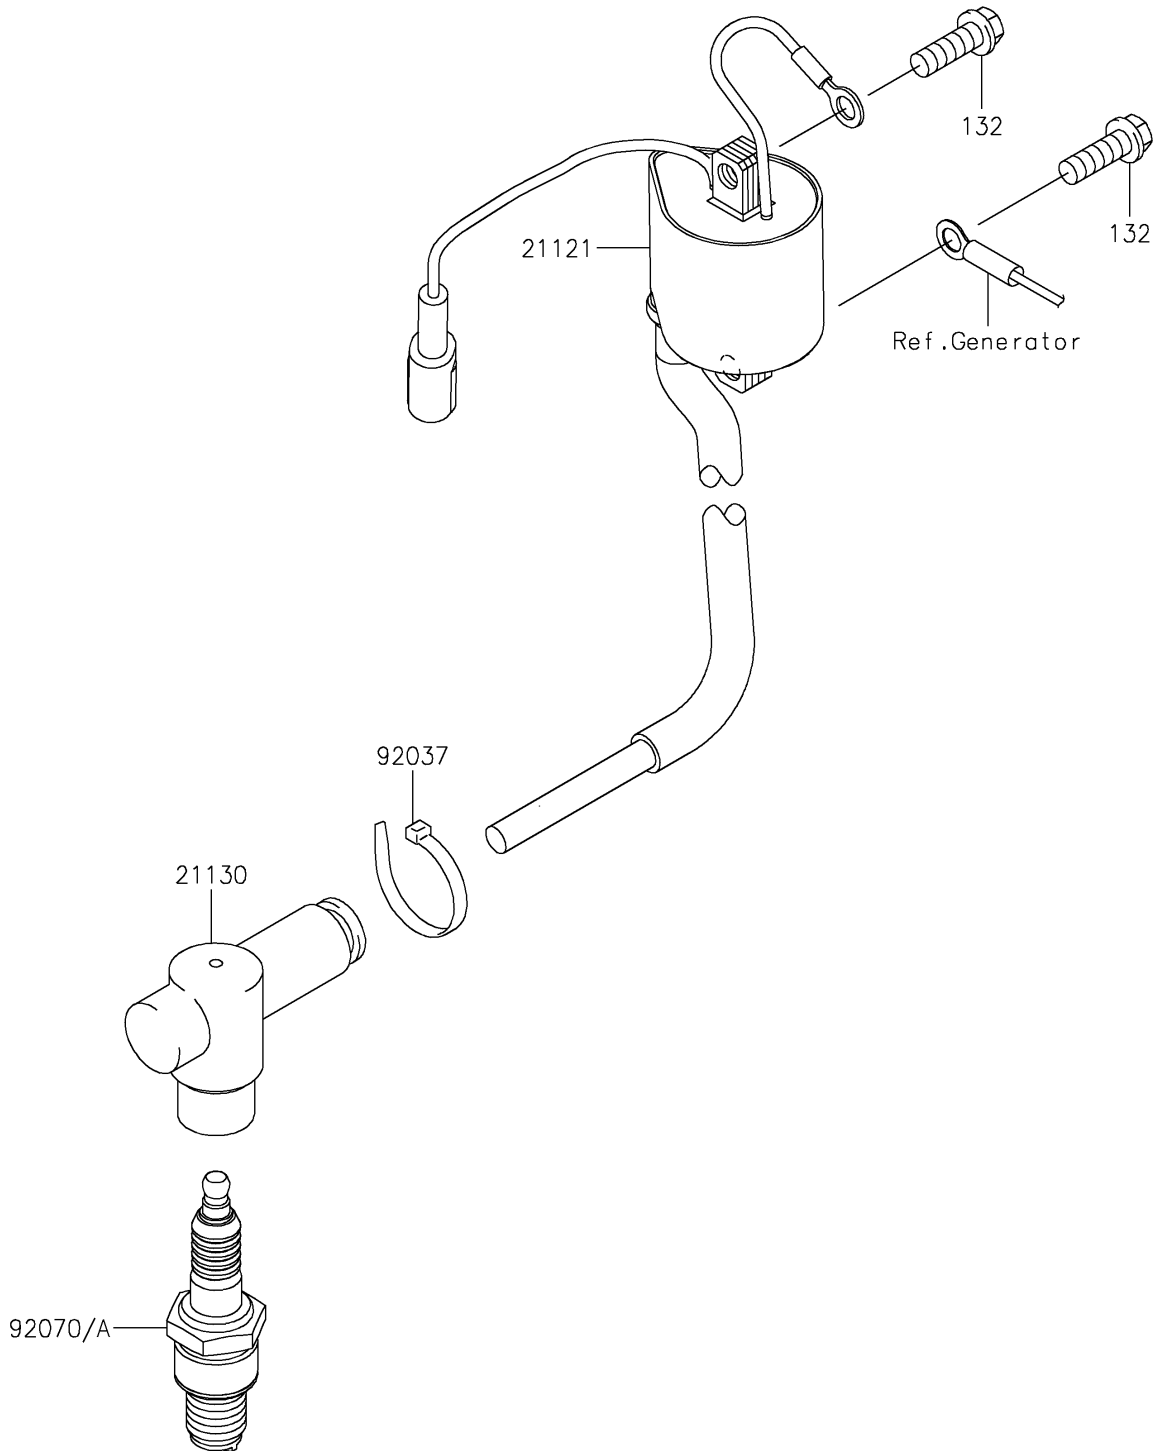

# 2022 KX™112 PARTS DIAGRAM

Ignition System

E1830

## 2022 KX™112 PARTS LIST

### Ignition System

ITEM NAME	PART NUMBER	QUANTITY
COIL-IGNITION (Ref # 21121)	21121-0722	1
CAP-SPARK PLUG (Ref # 21130)	21130-1077	1
CLAMP (Ref # 92037)	92037-1173	1
PLUG-SPARK,BR9EVX(NGK),SOLID (Ref # 92070)	92070-1228	1
PLUG-SPARK,R6252K-105NGK,SOLID (Ref # 92070A)	92070-1241	1
BOLT-FLANGED-SMALL,6X18 (Ref # 132)	132BA0618	2