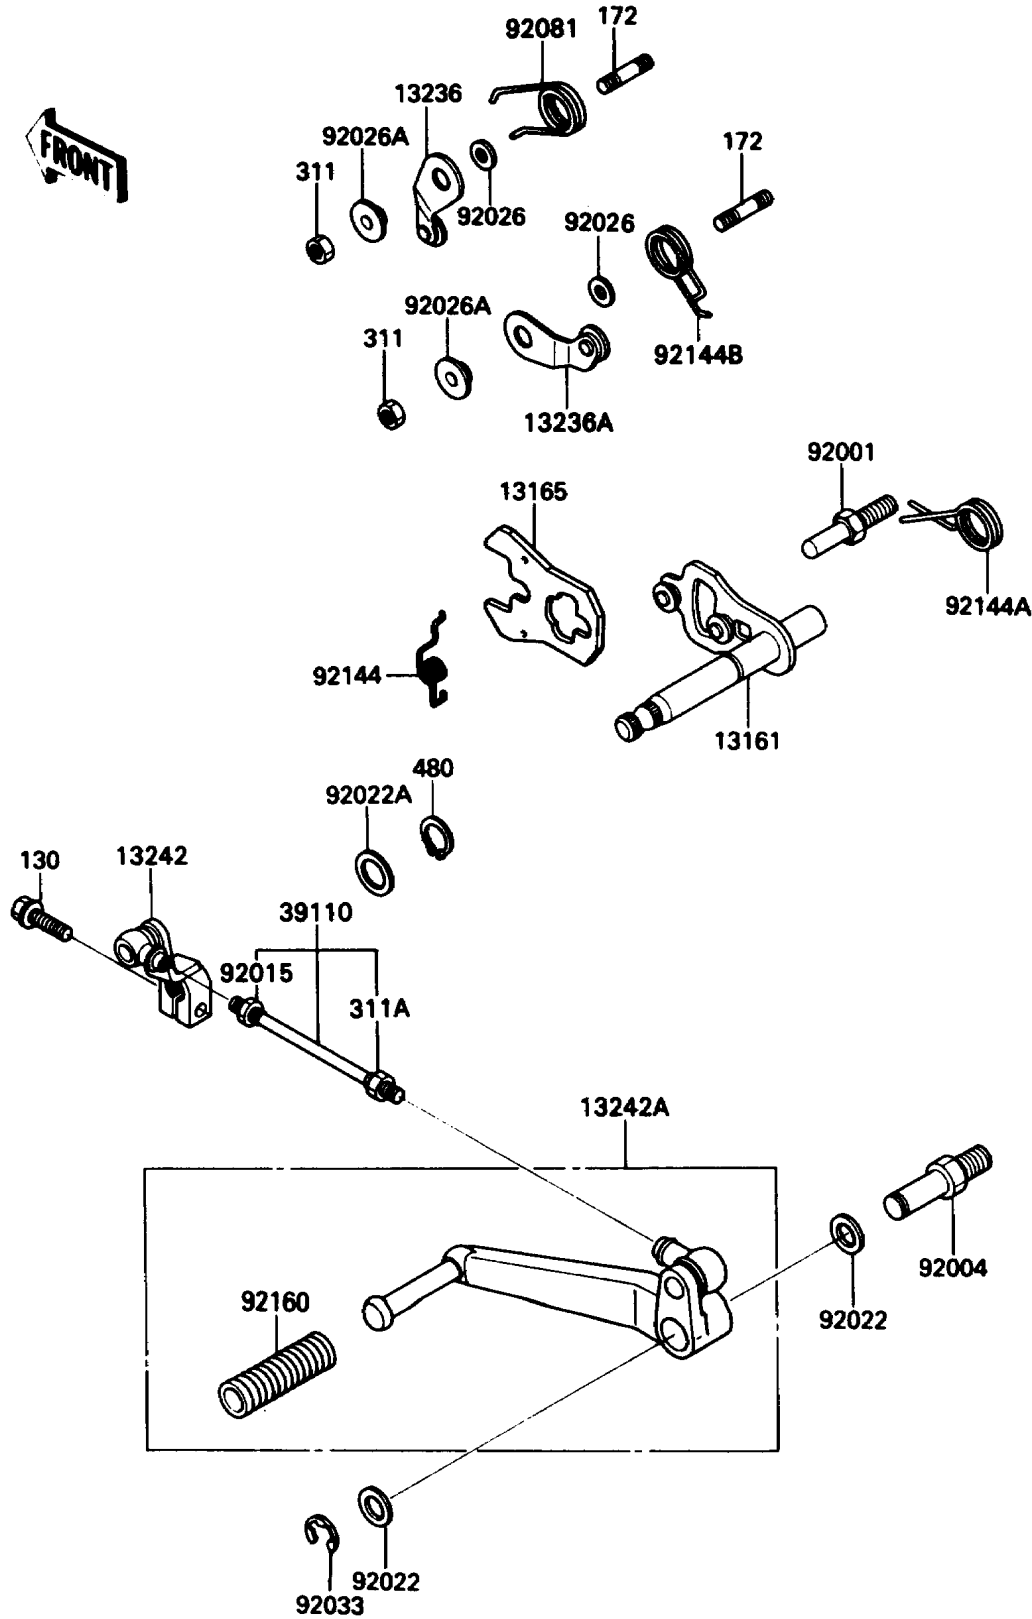

# 1991 Ninja® ZX™-11 PARTS DIAGRAM

Gear Change Mechanism

E1370

# 1991 Ninja® ZX™ -11 PARTS LIST

Gear Change Mechanism

ITEM NAME	PART NUMBER	QUANTITY
-----------	-------------	----------