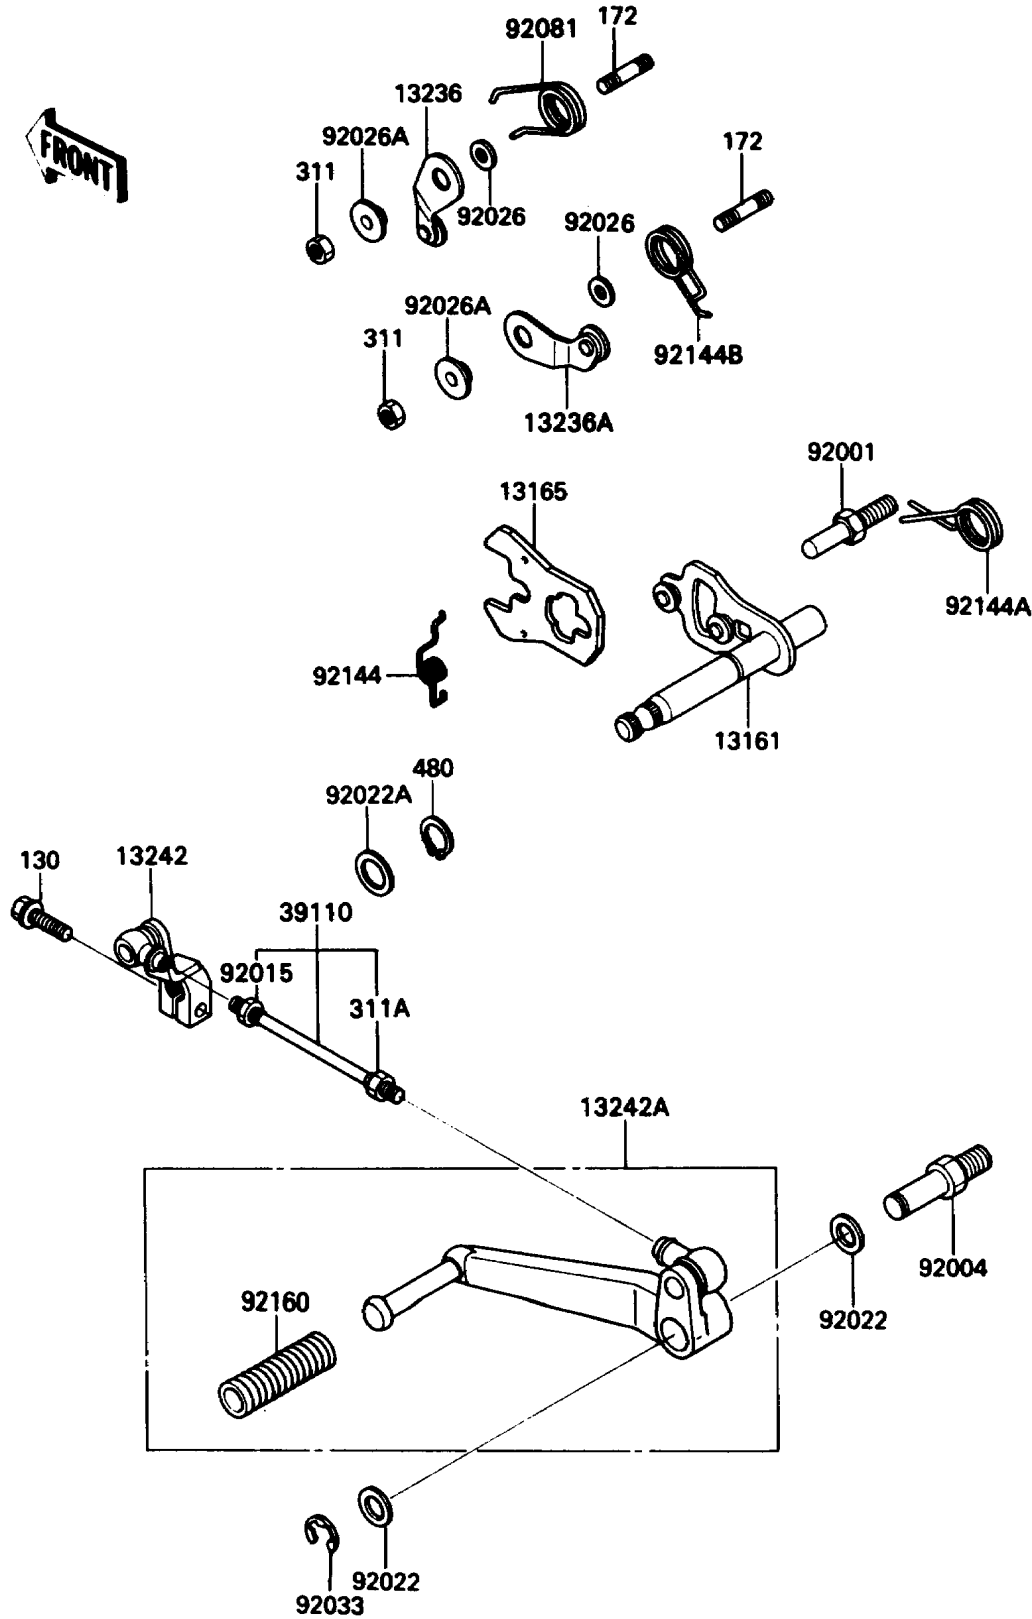

1993 Ninja® ZX™ -11 PARTS DIAGRAM

Gear Change Mechanism

E1370

1993 Ninja® ZX™ -11 PARTS LIST

Gear Change Mechanism

ITEM NAME	PART NUMBER	QUANTITY
-----------	-------------	----------