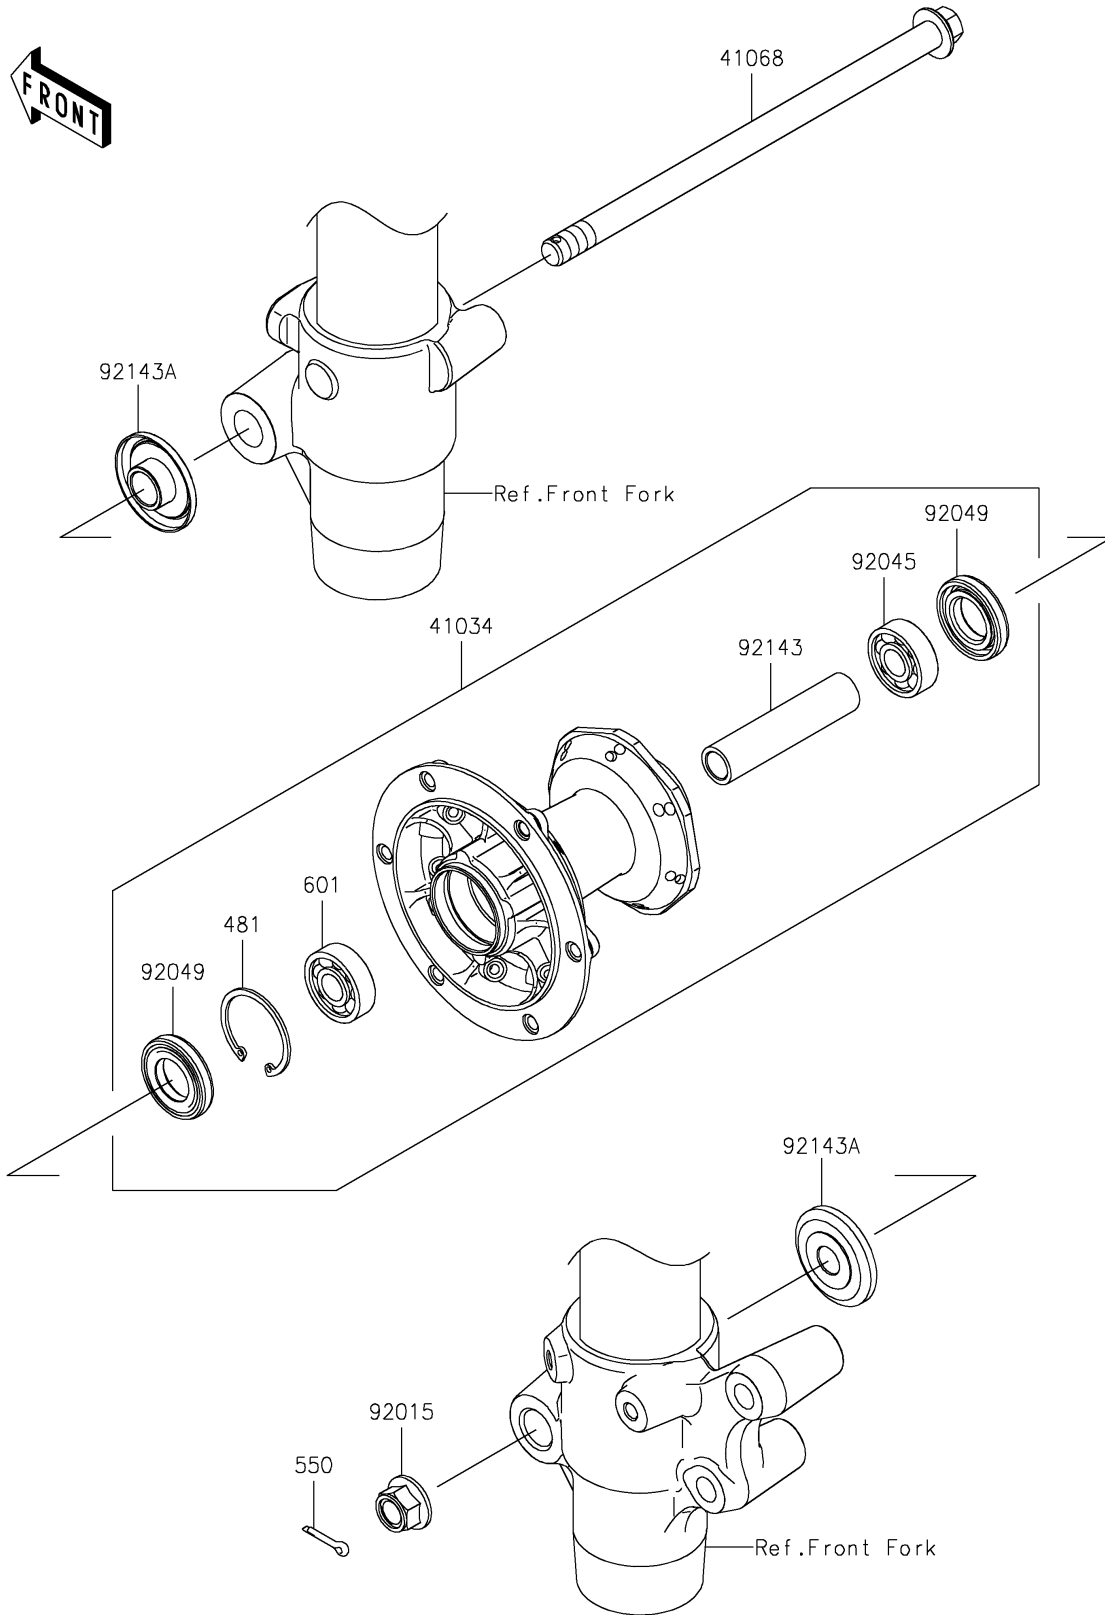

2024 KX™112 PARTS DIAGRAM

Front Hub

F2230

2024 KX™112 PARTS LIST

Front Hub

ITEM NAME	PART NUMBER	QUANTITY
DRUM-ASSY,FRONT BRAKE (Ref # 41034)	41034-1310	1
AXLE,FR (Ref # 41068)	41068-1333	1
NUT,LOCK,FLANGED,12MM (Ref # 92015)	92015-1433	1
BEARING-BALL,TMB201LLUC3/2A (Ref # 92045)	92045-1062	1
SEAL-OIL,TC20376.5 (Ref # 92049)	92049-1257	2
COLLAR,FR BRAKE DRUM,L=76 (Ref # 92143)	92143-1935	1
COLLAR,FR AXLE,L=12 (Ref # 92143A)	92143-1936	2
CIRCLIP-TYPE-C,37MM (Ref # 481)	481J3700	1
PIN-COTTER,2.5X20 (Ref # 550)	550AA2520	1
BEARING-BALL,#6301UUC3 (Ref # 601)	601B6301UU	1